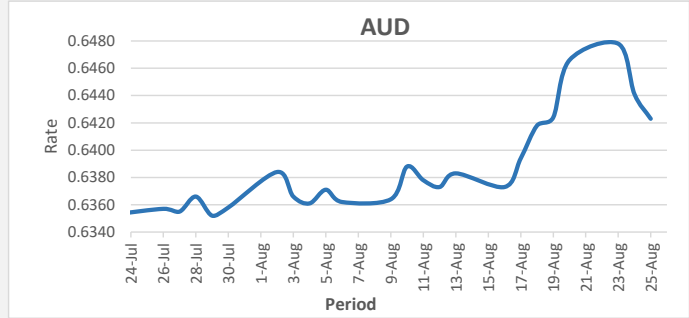

**FJD strengthened against USD by 16 points.** USD monthly average for this month is at 0.4688. The best importer rate for this month was at 0.4720 and the best exporter rate for this month is at 0.4793

**FJD weakened against AUD by 18 points.** AUD monthly average for this month is at 0.6395. The best importer rate for this month was at 0.6478 and the best exporter rate for this month was at 0.6608

**FJD weakened against NZD by 30 points.** NZD monthly average for this month is at 0.6674. The best importer rate for this month is at 0.6735 and the best exporter rate for this month was at 0.6964