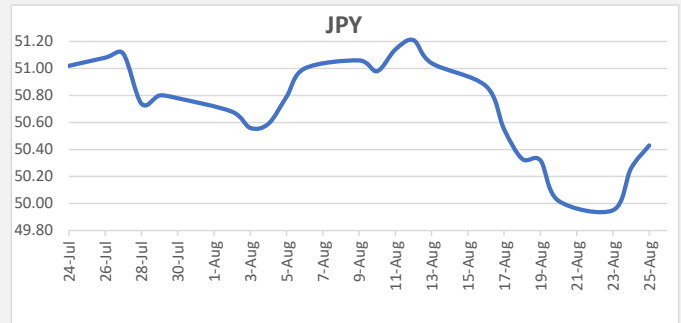

FJD strengthened against JPY by .17 points. JPY monthly average for this month is 50.66. The best importer rate for this month was at 51.21 and the best exporter rate for this month was at 52.95