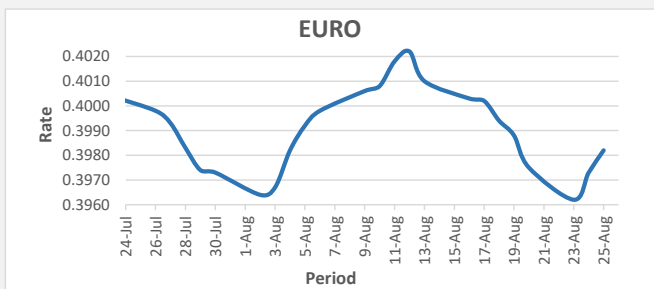

FJD strengthened against EUR by 09 points. EUR monthly average for this month is at 0.3990. The best importer rate for this month is at 0.4022 and the best exporter rate for this month was at 0.4082