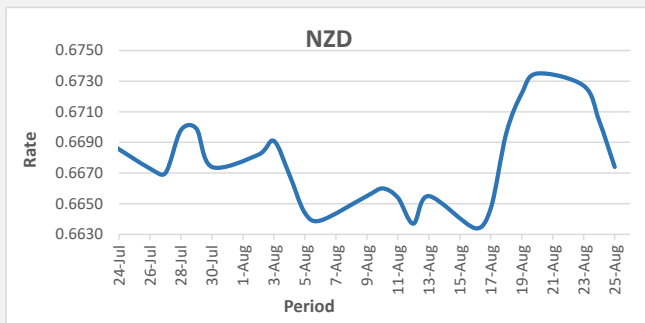

FJD weakened against NZD by 30 points. NZD monthly average for this month is at 0.6674. The best importer rate for this month is at 0.6735 and the best exporter rate for this month was at 0.6964