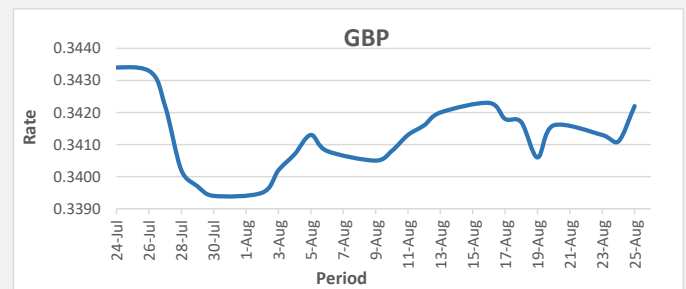

FJD strengthened against GBP by 11 points. GBP monthly average for this month is at 0.3411. The best importer rate for this month was at 0.3423 and the best exporter rate for this month was at 0.3474

Major Market-Daily movers

- *25/08/2021 - USD : Durable Goods Orders (Jul)
- *25/08/2021 - NZD : Trade Balance NZD (YoY)(Jul)
- *25/08/2021 - NZD : Trade Balance NZD (MoM)(Jul)

For more information please contact Treasury Department:

Umesh Prasad	umeshp@hfc.com.fj	3239 139	999 4971
Shoran Devi	shorand@hfc.com.fj	3239 122	999 3329
Sandhya Kiran	sandhyak@hfc.com.fj	3239 149	999 4117
Sinifa Lakalaka	sinifal@hfc.com.fj	3239 191	999 4117
Prasan Narayan	prasann@hfc.com.fj	3239 190	999 1332
James Krishna	jamesk@hfc.com.fj	6663 366	999 1455
Rajesh Roshan	rajeshr@hfc.com.fj	6663 366	932 2876
Mohammed Sadiq	mohammeds1@hfc.com.fj	6721 257	998 9258
Bhavnes Mani	bhavnesm@hfc.com.fj	3239 173	999 4117