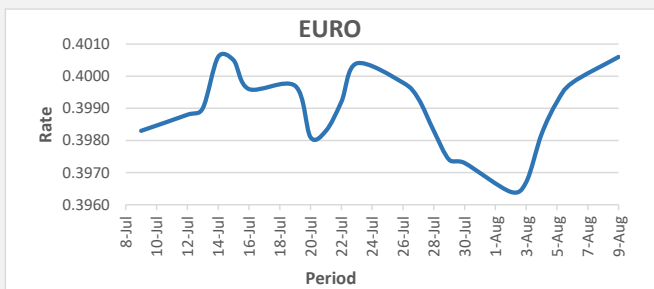

FJD strengthened against EUR by 08 points. EUR monthly average for this month is at 0.3983. The best importer rate for this month is at 0.4006 and the best exporter rate for this month was at 0.4084