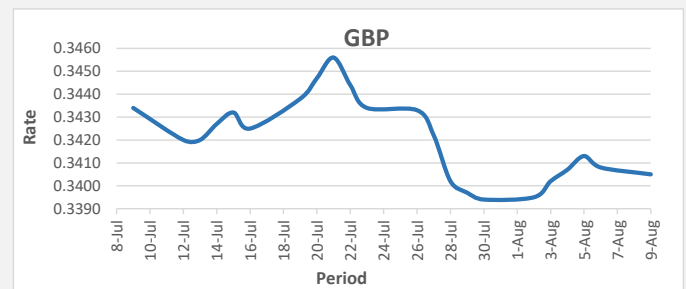

FJD weakened against GBP by 03 points. GBP monthly average for this month is at 0.3403. The best importer rate for this month was at 0.3413 and the best exporter rate for this month was at 0.3474

Major Market-Daily movers

*09/08/2021 - AUD : RBA Meeting Minutes

For more information please contact Treasury Department:

Umesh Prasad	umeshp@hfc.com.fj	3239 139	999 4971
Shoran Devi	shorand@hfc.com.fj	3239 122	999 3329
Sandhya Kiran	sandhyak@hfc.com.fj	3239 149	999 4117
Sinifa Lakalaka	sinifal@hfc.com.fj	3239 191	999 4117
Prasan Narayan	prasann@hfc.com.fj	3239 190	999 1332
James Krishna	jamesk@hfc.com.fj	6663 366	999 1455
Rajesh Roshan	rajeshr@hfc.com.fj	6663 366	932 2876
Mohammed Sadiq	mohammeds1@hfc.com.fj	6721 257	998 9258
Bhavnes Mani	bhavnesm@hfc.com.fj	3239 173	999 4117