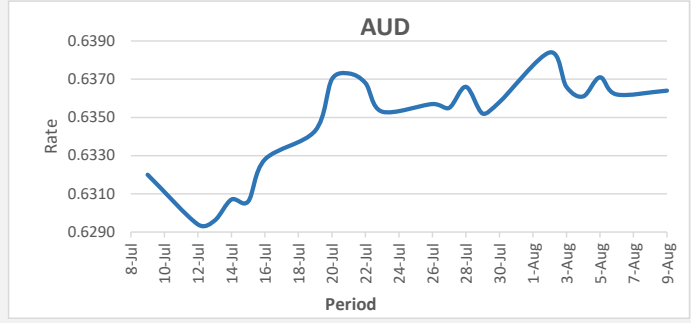

**FJD weakened against USD by 19 points.** USD monthly average for this month is at 0.4708. The best importer rate for this month was at 0.4720 and the best exporter rate for this month is at 0.4864

**FJD strengthened against AUD by 02 points.** AUD monthly average for this month is at 0.6367. The best importer rate for this month was at 0.6384 and the best exporter rate for this month was at 0.6608

**FJD strengthened against NZD by 16 points.** NZD monthly average for this month is at 0.6665. The best importer rate for this month is at 0.6691 and the best exporter rate for this month was at 0.6969