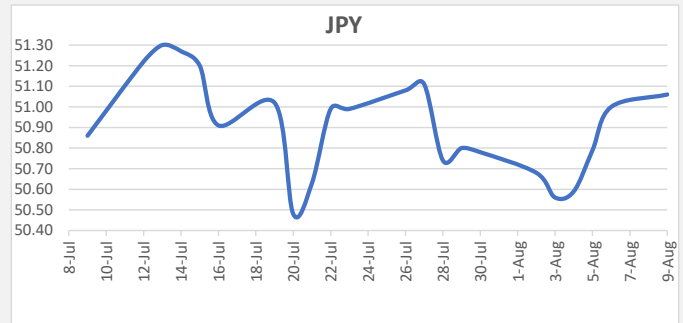

FJD strengthened against JPY by .06 points. JPY monthly average for this month is 50.78. The best importer rate for this month was at 51.06 and the best exporter rate for this month was at 53.56