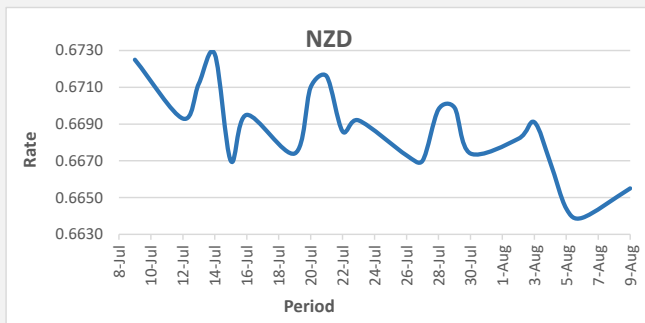

**FJD weakened against USD by 19 points.** USD monthly average for this month is at 0.4708. The best importer rate for this month was at 0.4720 and the best exporter rate for this month is at 0.4864

**FJD strengthened against AUD by 02 points.** AUD monthly average for this month is at 0.6367. The best importer rate for this month was at 0.6384 and the best exporter rate for this month was at 0.6608