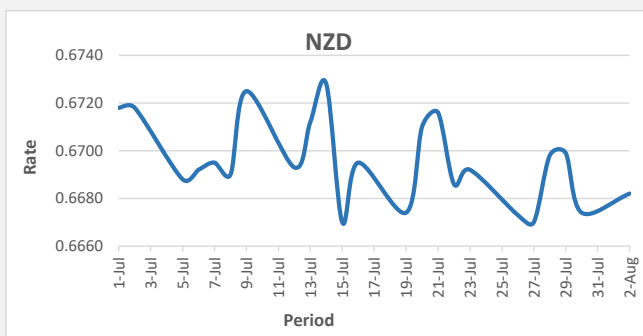

FJD weakened against USD by 19 points. USD monthly average for this month is at 0.4704. The best importer rate for this month was at 0.4694 and the best exporter rate for this month is at 0.4864

FJD strengthened against AUD by 26 points. AUD monthly average for this month is at 0.6371. The best importer rate for this month was at 0.6384 and the best exporter rate for this month was at 0.6634

FJD strengthened against NZD by 08 points. NZD monthly average for this month is at 0.6678. The best importer rate for this month is at 0.6682 and the best exporter rate for this month was at 0.7012

FJD weakened against JPY by 10 points. JPY monthly average for this month is 50.73. The best importer rate for this month was at 50.68 and the best exporter rate for this month was at 53.68