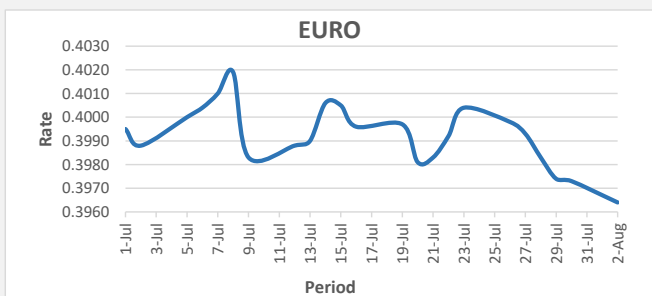

FJD weakened against EUR by 09 points. EUR monthly average for this month is at 0.3969. The best importer rate for this month is at 0.3964 and the best exporter rate for this month was at 0.4084