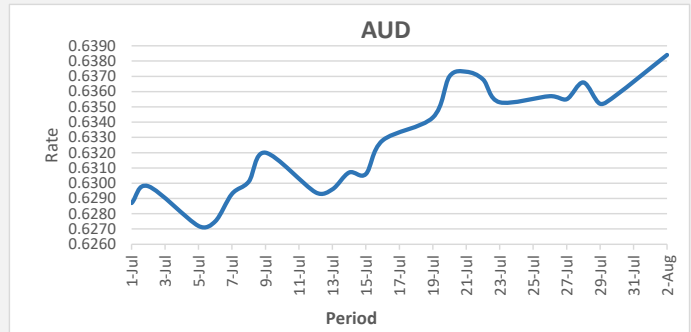

FJD weakened against USD by 19 points. USD monthly average for this month is at 0.4704. The best importer rate for this month was at 0.4694 and the best exporter rate for this month is at 0.4864

FJD strengthened against AUD by 26 points. AUD monthly average for this month is at 0.6371. The best importer rate for this month was at 0.6384 and the best exporter rate for this month was at 0.6634