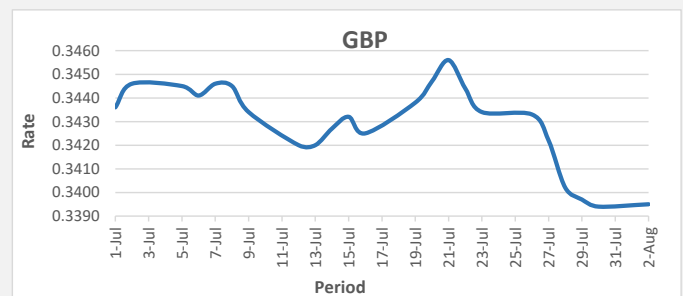

FJD strengthened against GBP by 01 points. GBP monthly average for this month is at 0.3395. The best importer rate for this month was at 0.3395 and the best exporter rate for this month was at 0.3475

Major Market-Daily movers

- *02/08/2021 - AUD : Ai Group Manufacturing Index (JUL)
- *02/08/2021 - AUD : Markit Manufacturing PMI Final (JUL)
- *02/08/2021 - JPY : Consumer Confidence (JUL)
- *02/08/2021 - USD : Markit Manufacturing PMI Final (JUL)
- *02/08/2021 - USD : ISM Manufacturing PMI (JUL)

For more information please contact Treasury Department:

Umesh Prasad	umeshp@hfc.com.fj	3239 139	999 4971
Shoran Devi	shorand@hfc.com.fj	3239 122	999 3329
Sandhya Kiran	sandhyak@hfc.com.fj	3239 149	999 4117
Sinifa Lakalaka	sinifal@hfc.com.fj	3239 191	999 4117
Prasan Narayan	prasann@hfc.com.fj	3239 190	999 1332
James Krishna	jamesk@hfc.com.fj	6663 366	999 1455
Rajesh Roshan	raieshr@hfc.com.fj	6663 366	932 2876
Mohammed Sadiq	mohammeds1@hfc.com.fj	6721 257	998 9258
Bhavnes Mani	bhavnesm@hfc.com.fj	3239 173	999 4117