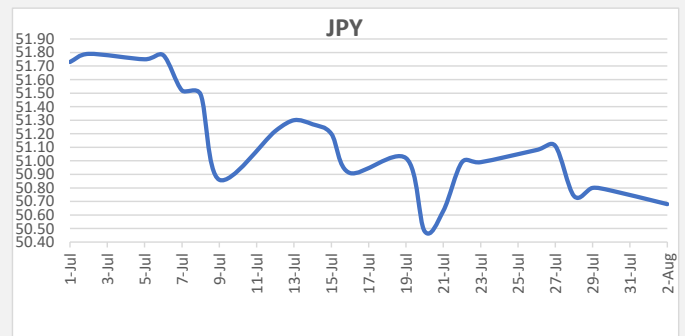

FJD weakened against JPY by 10 points. JPY monthly average for this month is 50.73. The best importer rate for this month was at 50.68 and the best exporter rate for this month was at 53.68