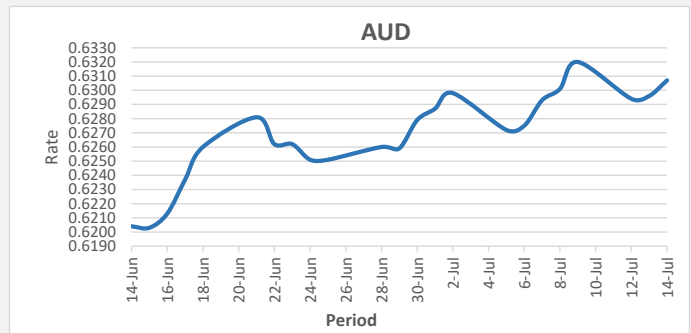

FJD weakened against USD by 15 points. USD monthly average for this month is at 0.4724. The best importer rate for this month was at 0.4739 and the best exporter rate for this month is at 0.4877

FJD strengthened against AUD by 11 points. AUD monthly average for this month is at 0.6293. The best importer rate for this month was at 0.6320 and the best exporter rate for this month was at 0.6522