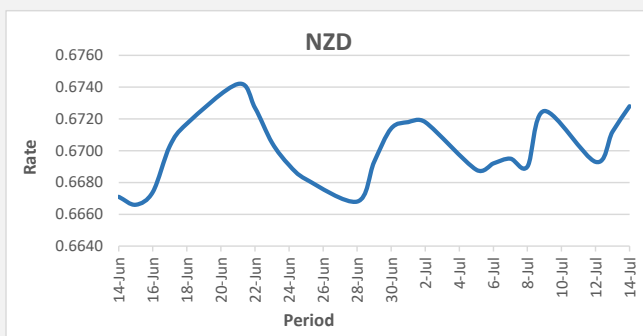

FJD weakened against USD by 15 points. USD monthly average for this month is at 0.4724. The best importer rate for this month was at 0.4739 and the best exporter rate for this month is at 0.4877

FJD strengthened against AUD by 11 points. AUD monthly average for this month is at 0.6293. The best importer rate for this month was at 0.6320 and the best exporter rate for this month was at 0.6522

FJD strengthened against NZD by 16 points. NZD monthly average for this month is at 0.6707. The best importer rate for this month is at 0.6728 and the best exporter rate for this month was at 0.7018

FJD weakened against JPY by 03 points. JPY monthly average for this month is 51.47. The best importer rate for this month was at 51.79 and the best exporter rate for this month was at 53.86