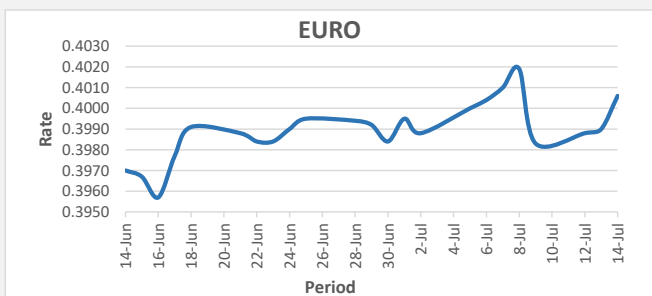

FJD strengthened against EUR by 16 points. EUR monthly average for this month is at 0.3997. The best importer rate for this month is at 0.4019 and the best exporter rate for this month was at 0.4103