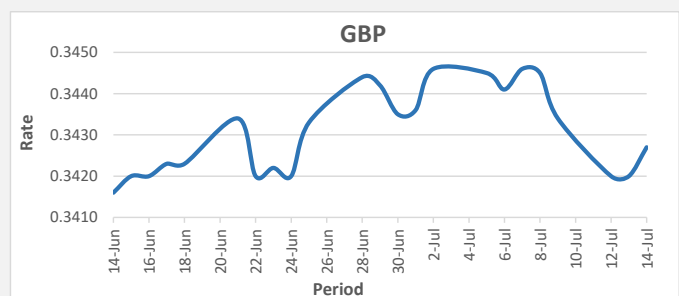

FJD strengthened against GBP by 07 points. GBP monthly average for this month is at 0.3436. The best importer rate for this month was at 0.3446 and the best exporter rate for this month was at 0.3500

Major Market-Daily movers

- *14/07/2021 - AUD : Consumer Confidence (Jul)
- *14/07/2021 - NZD : RBNZ Interest Rate Decision
- *14/07/2021 - JPY : Industrial Production (YoY)(May)
- *14/07/2021 - USD : Fed's Chair Powell testifies

For more information please contact Treasury Department:

Umesh Prasad	umeshp@hfc.com.fj	3239 139	999 4971
Shoran Devi	shorand@hfc.com.fj	3239 122	999 3329
Sandhya Kiran	sandhyak@hfc.com.fj	3239 149	999 4117
Sinifa Lakalaka	sinifal@hfc.com.fj	3239 191	999 4117
Prasan Narayan	prasann@hfc.com.fj	3239 190	999 1332
James Krishna	jamesk@hfc.com.fj	6663 366	999 1455
Rajesh Roshan	rajeshr@hfc.com.fj	6663 366	932 2876
Mohammed Sadiq	mohammeds1@hfc.com.fj	6721 257	998 9258
Bhavnes Mani	bhavnesm@hfc.com.fj	3239 173	999 4117