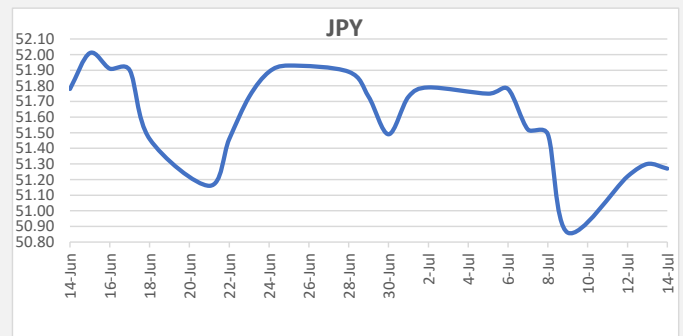

FJD weakened against JPY by 03 points. JPY monthly average for this month is 51.47. The best importer rate for this month was at 51.79 and the best exporter rate for this month was at 53.86