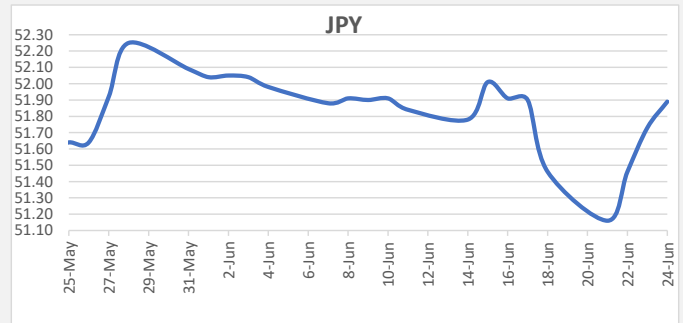

FJD strengthened against JPY by .16 points. JPY monthly average for this month is 51.8389. The best importer rate for this month was at 52.09 and the best exporter rate for this month was at 54.16