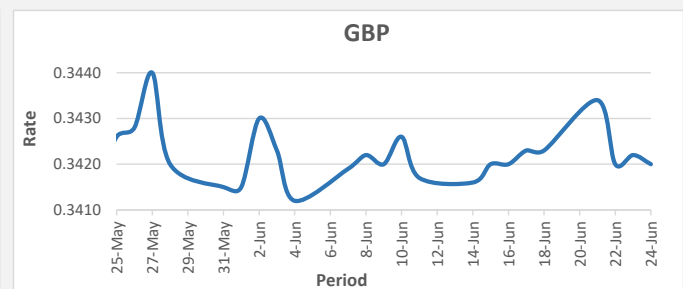

FJD weakened against GBP by 0.02 points. GBP monthly average for this month is at 0.3421. The best importer rate for this month was at 0.3434 and the best exporter rate for this month was at 0.3492.

Major Market-Daily movers

- *24/06/2021 - JPY BoJ's Governor Kuroda speech
- *24/06/2021 - GBP Interest Rate Decision
- *24/06/2021 - USD Annualized GDP (Q1)
- *24/06/2021 - USD Initial Jobless Claims (Jun18)
- *24/06/2021 - USD Durable Goods Orders (May)

For more information please contact Treasury Department:

Umesh Prasad	umeshp@hfc.com.fj	3239 139	999 4971
Shoran Devi	shorand@hfc.com.fj	3239 122	999 3329
Sandhya Kiran	sandhyak@hfc.com.fj	3239 149	999 4117
Sinifa Lakalaka	sinifal@hfc.com.fj	3239 191	999 4117
Prasan Narayan	prasann@hfc.com.fj	3239 190	999 1332
James Krishna	jamesk@hfc.com.fj	6663 366	999 1455
Rajesh Roshan	rajeshr@hfc.com.fj	6663 366	932 2876
Mohammed Sadiq	mohammeds1@hfc.com.fj	6721 257	998 9258
Bhavnes Mani	bhavnesm@hfc.com.fj	3239 173	999 4117