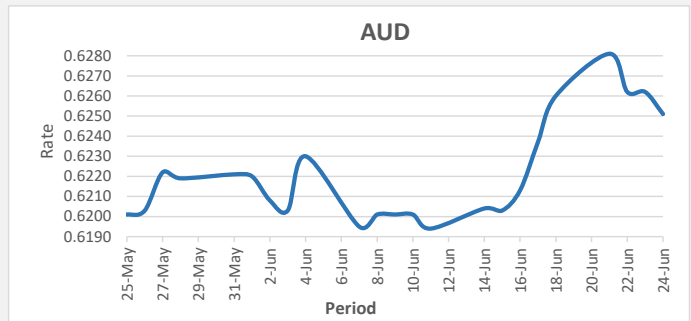

FJD strengthened against USD by .02 points. USD monthly average for this month is at 0.4790. The best importer rate for this month was at 0.4828 and the best exporter rate for this month is at 0.4888

FJD weakened against AUD by 0.11 points. AUD monthly average for this month is at 0.6224. The best importer rate for this month was at 0.6281 and the best exporter rate for this month was at 0.6444.

FJD weakened against NZD by .14 points. NZD monthly average for this month is at 0.6659. The best importer rate for this month is at 0.6742 and the best exporter rate for this month was at 0.6909

FJD strengthened against JPY by .16 points. JPY monthly average for this month is 51.8389. The best importer rate for this month was at 52.09 and the best exporter rate for this month was at 54.16