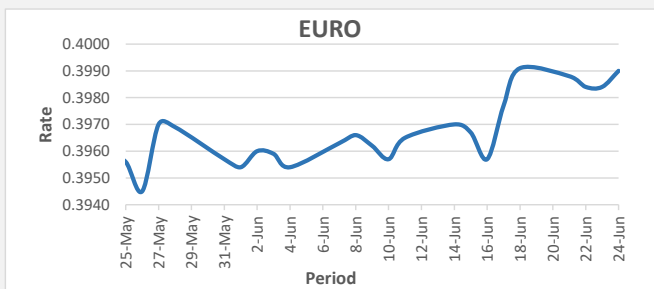

FJD strengthened against EUR by .06 points. EUR monthly average for this month is at 0.3969. The best importer rate for this month is at 0.3991 and the best exporter rate for this month was at 0.4074