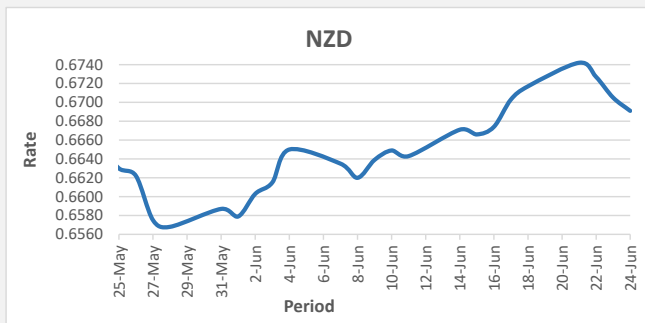

FJD strengthened against USD by .02 points. USD monthly average for this month is at 0.4790. The best importer rate for this month was at 0.4828 and the best exporter rate for this month is at 0.4888

FJD weakened against AUD by 0.11 points. AUD monthly average for this month is at 0.6224. The best importer rate for this month was at 0.6281 and the best exporter rate for this month was at 0.6444.

FJD weakened against NZD by .14 points. NZD monthly average for this month is at 0.6659. The best importer rate for this month is at 0.6742 and the best exporter rate for this month was at 0.6909

FJD strengthened against JPY by .16 points. JPY monthly average for this month is 51.8389. The best importer rate for this month was at 52.09 and the best exporter rate for this month was at 54.16