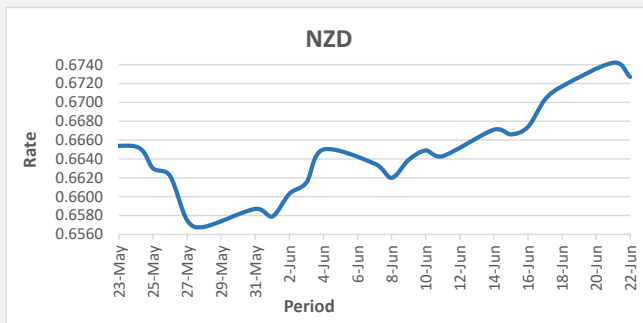

**FJD strengthened against USD by .19 points.** USD monthly average for this month is at 0.4795. The best importer rate for this month was at 0.4828 and the best exporter rate for this month is at 0.4888

**FJD weakened against AUD by .19 points.** AUD monthly average for this month is at 0.6220. The best importer rate for this month was at 0.6281 and the best exporter rate for this month was at 0.6444.