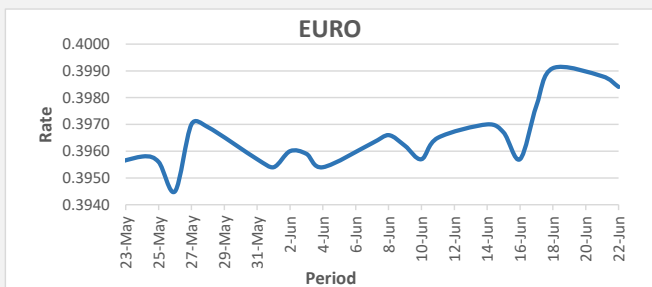

FJD weakened against EUR by .04 points. EUR monthly average for this month is at 0.3967. The best importer rate for this month is at 0.3991 and the best exporter rate for this month was at 0.4074