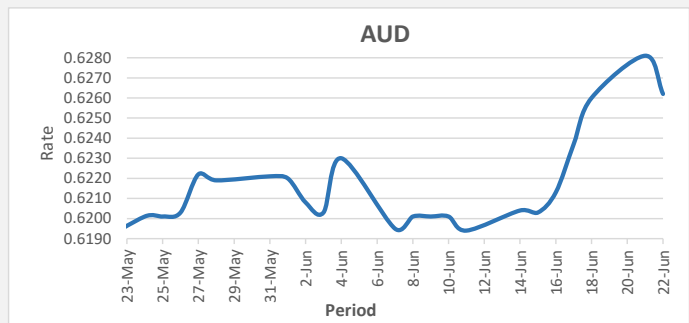

**FJD strengthened against USD by .19 points.** USD monthly average for this month is at 0.4795. The best importer rate for this month was at 0.4828 and the best exporter rate for this month is at 0.4888

**FJD weakened against AUD by .19 points.** AUD monthly average for this month is at 0.6220. The best importer rate for this month was at 0.6281 and the best exporter rate for this month was at 0.6444.