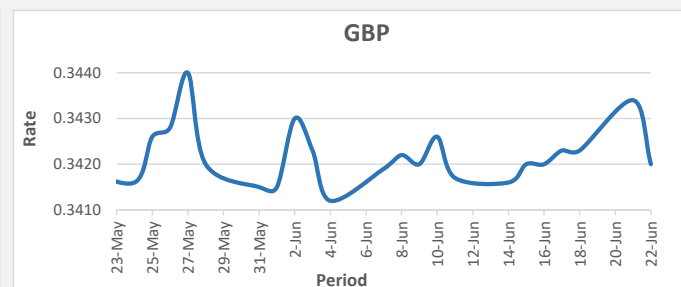

FJD weakened against GBP by 0.14 points. GBP monthly average for this month is at 0.3421. The best importer rate for this month was at 0.3434 and the best exporter rate for this month was at 0.3492.

Major Market-Daily movers

- *22/06/2021 - USD Existing Home Sales (May)
- *22/06/2021 - USD Fed Chair Powell Testifies
- *22/06/2021 - JPY Monetary Policy Meeting Minutes
- *22/06/2021 - JPY Services PMI (Jun)

For more information please contact Treasury Department:

Umesh Prasad	umeshp@hfc.com.fj	3239 139	999 4971
Shoran Devi	shorand@hfc.com.fj	3239 122	999 3329
Sandhya Kiran	sandhyak@hfc.com.fj	3239 149	999 4117
Sinifa Lakalaka	sinifal@hfc.com.fj	3239 191	999 4117
Prasan Narayan	prasann@hfc.com.fj	3239 190	999 1332
James Krishna	jamesk@hfc.com.fj	6663 366	999 1455
Rajesh Roshan	rajeshr@hfc.com.fj	6663 366	932 2876
Mohammed Sadiq	mohammeds1@hfc.com.fj	6721 257	998 9258
Bhavnes Mani	bhavnesm@hfc.com.fj	3239 173	999 4117