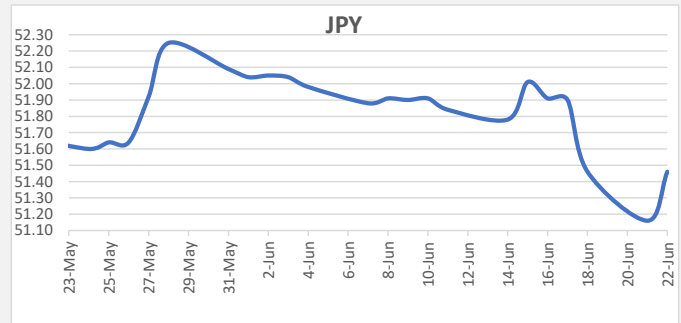

FJD strengthened against JPY by .30 points. JPY monthly average for this month is 51.8424. The best importer rate for this month was at 52.09 and the best exporter rate for this month was at 54.16