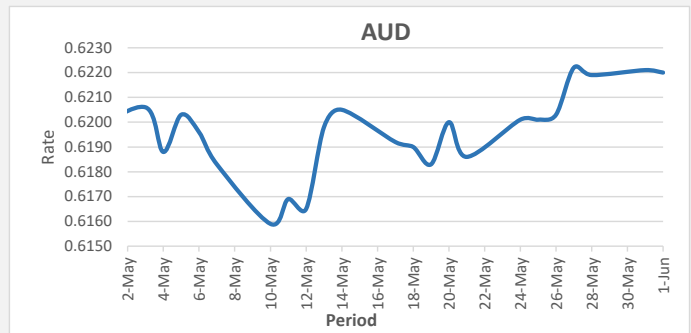

**FJD strengthened against USD by 08 points.** USD monthly average for this month is at 0.4822. The best importer rate for this month was at 0.4826 and the best exporter rate for this month is at 0.4996

**FJD weakened against AUD by 01 points.** AUD monthly average for this month is at 0.6221. The best importer rate for this month was at 0.6220 and the best exporter rate for this month was at 0.6470.