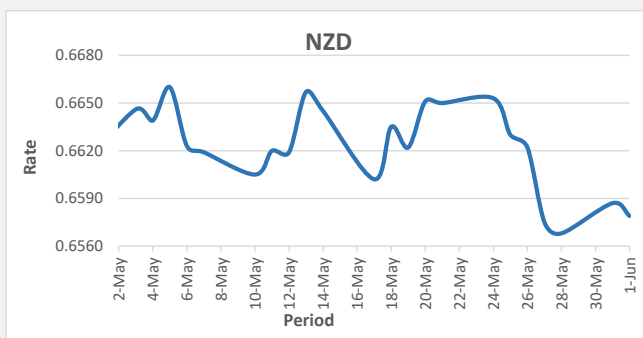

**FJD strengthened against USD by 08 points.** USD monthly average for this month is at 0.4822. The best importer rate for this month was at 0.4826 and the best exporter rate for this month is at 0.4996

**FJD weakened against AUD by 01 points.** AUD monthly average for this month is at 0.6221. The best importer rate for this month was at 0.6220 and the best exporter rate for this month was at 0.6470.