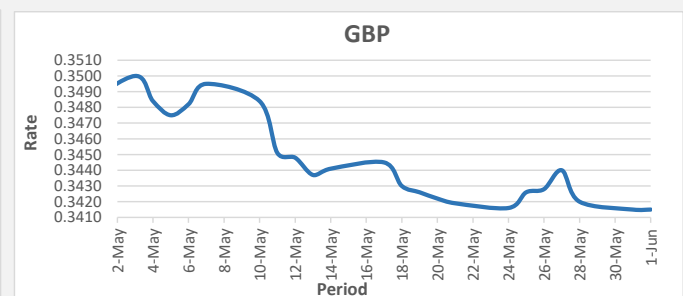

FJD had no movement against GBP. GBP monthly average for this month is at 0.3415. The best importer rate for this month was at 0.3415 and the best exporter rate for this month was at 0.3495.

Major Market-Daily movers

*01/06/2021 - NZD - Building Permits s.a. (MoM)(Apr)

*01/06/2021 - AUD - RBA Interest Rate Decision

*01/06/2021 - USD - ISM Manufacturing PMI(May)

For more information please contact Treasury Department:

Umesh Prasad	umeshp@hfc.com.fj	3239 139	999 4971
Shoran Devi	shorand@hfc.com.fj	3239 122	999 3329
Sandhya Kiran	sandhyak@hfc.com.fj	3239 149	999 4117
Sinifa Lakalaka	sinifal@hfc.com.fj	3239 191	999 4117
Prasan Narayan	prasann@hfc.com.fj	3239 190	999 1332
James Krishna	jamesk@hfc.com.fj	6663 366	999 1455
Rajesh Roshan	rajeshr@hfc.com.fj	6663 366	932 2876
Mohammed Sadiq	mohammeds1@hfc.com.fj	6721 257	998 9258
Bhavnes Mani	bhavnesm@hfc.com.fj	3239 173	999 4117