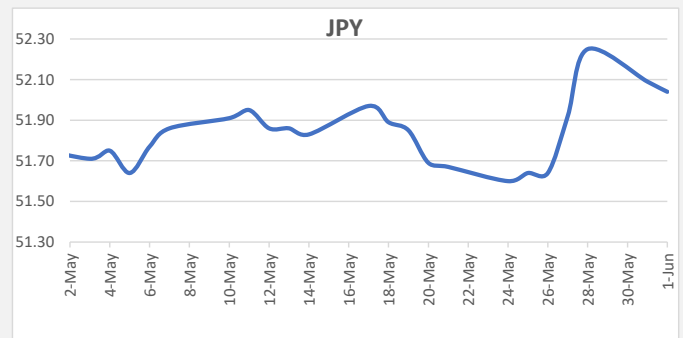

FJD weakened against JPY by 05 points. JPY monthly average for this month is 52.06. The best importer rate for this month was at 52.04 and the best exporter rate for this month was at 55.04