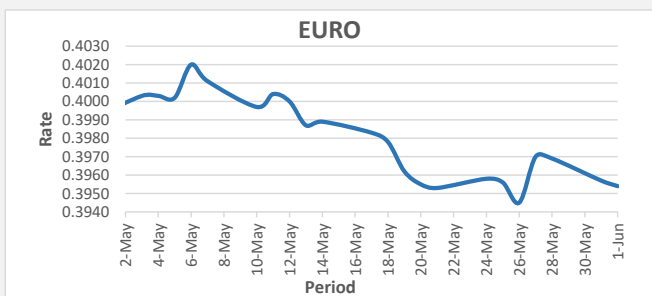

FJD weakened against EUR by 03 points. EUR monthly average for this month is at 0.3956. The best importer rate for this month is at 0.3954 and the best exporter rate for this month was at 0.4074