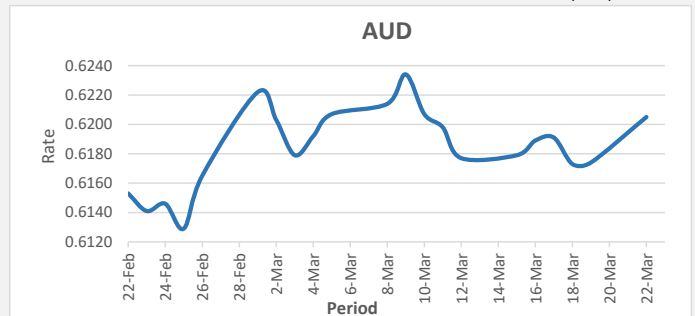

**FJD weakened against USD by 11 points.** USD monthly average for this month is at 0.4820. The best importer rate for this month was at 0.4876 and the best exporter rate for this month was at 0.4952.

**FJD strengthened against AUD by 31 points.** AUD monthly average for this month is at 0.6195. The best importer rate for this month was at 0.6234 and the best exporter rate for this month was at 0.6423.