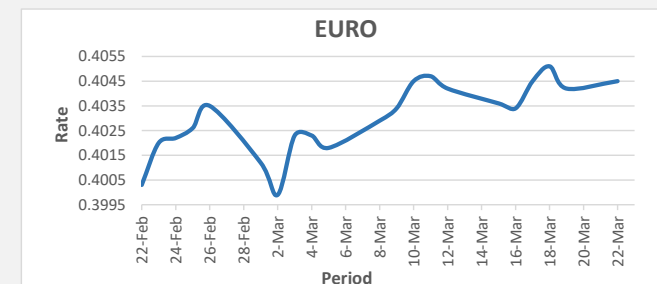

FJD strengthened against EUR at 0.05 points. EUR monthly average for this month is at 0.4034. The best importer rate for this month is at 0.4051 and the best exporter rate for this month was at 0.4119.