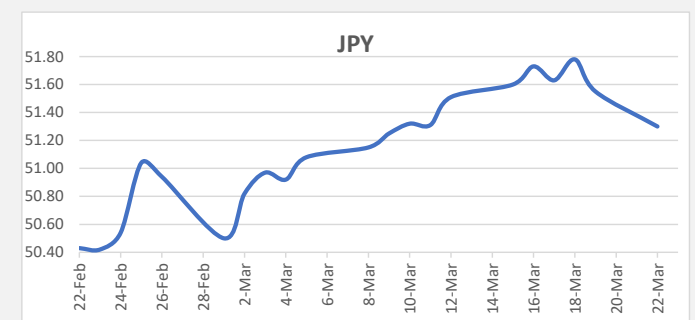

FJD weakened against JPY by 0.25 points. JPY monthly average for this month is 51.26. The best importer rate for this month was at 51.78 and the best exporter rate for this month was at 53.50.