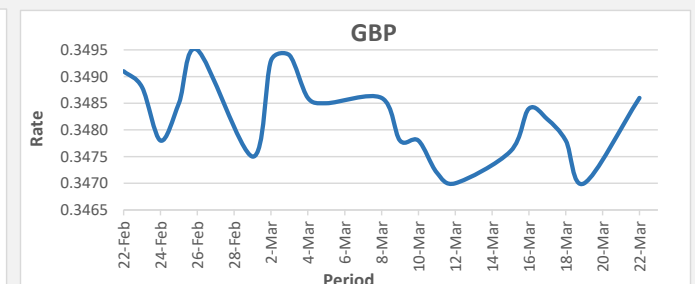

FJD strengthened against GBP by 0.16 points. GBP monthly average for this month is at 0.3482. The best importer rate for this month was at 0.3495 and the best exporter rate for this month was at 0.3550.

Major Market-Daily movers

- *22/03/2021 - CNY - PBoC Interest Rate Decision
- *22/03/2021 - USD - Fed's Chair Powell Speech
- *22/03/2021 - NZD - Westpac Consumer Survey (Q1)
- *22/03/2021 - GBP - ILO Unemployment Rate (3M)(Jan)

For more information please contact Treasury Department:

Umesh Prasad	umeshp@hfc.com.fj	3239139	9994971
Shoran Devi	shorand@hfc.com.fj	3239122	9993329
Sandhya Kiran	sandhyak@hfc.com.fj	3239149	9994117
Sinifa Lakalaka	sinifal@hfc.com.fj	3239191	9994117
Prasan Narayan	prasann@hfc.com.fj	3239190	9991332
James Krishna	jamesk@hfc.com.fj	666 3366	9991455
Rajesh Roshan	rajeshr@hfc.com.fj	666 3366	932 2876
Mohammed Sadiq	mohammeds1@hfc.com.fj	672 1257	998 9258