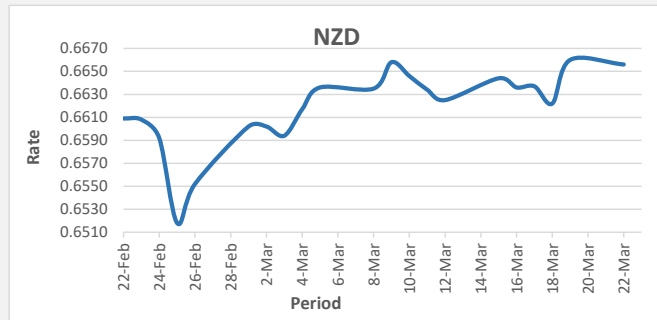

**FJD weakened against USD by 11 points.** USD monthly average for this month is at 0.4820. The best importer rate for this month was at 0.4876 and the best exporter rate for this month was at 0.4952.

**FJD strengthened against AUD by 31 points.** AUD monthly average for this month is at 0.6195. The best importer rate for this month was at 0.6234 and the best exporter rate for this month was at 0.6423.