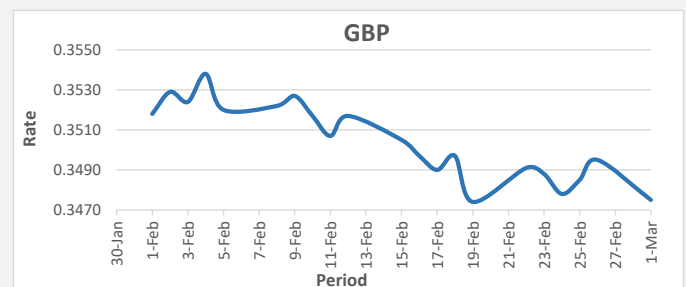

FJD weakened against GBP by 20 points. GBP monthly average for this month is at 0.3485. The best importer rate for this month was at 0.3495 and the best exporter rate is at 0.3555 (GBP importer rate strengthened on a 3 day moving average).

Major Market-Daily movers

- *01/03/2021 - USD ISM Manufacturing PMI (Feb)
- *01/03/2021 - EUR ECB's President Lagarde Speech
- *01/03/2021 - AUD RBA Interest Rate Decision

For more information please contact Treasury Department:

Umesh Prasad	umeshp@hfc.com.fj	3239139	9994971
Shoran Devi	shorand@hfc.com.fj	3239122	9993329
Sandhya Kiran	sandhyak@hfc.com.fj	3239149	9994117
Sinifa Lakalaka	sinifal@hfc.com.fj	3239191	9994117
Prasan Narayan	prasann@hfc.com.fj	3239190	9991332
James Krishna	jamesk@hfc.com.fj	666 3366	9991455
Rajesh Roshan	rajeshr@hfc.com.fj	666 3366	932 2876
Mohammed Sadiq	mohammeds1@hfc.com.fj	672 1257	998 9258