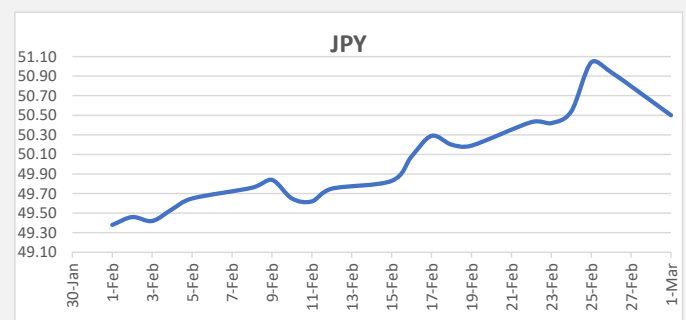

FJD weakened against JPY by 0.44 points. JPY monthly average for this month is 50.72. The best importer rate for this month is today at 50.94 and the best exporter rate is 53.50 (JPY importer rate weakened on a 3 day moving average).