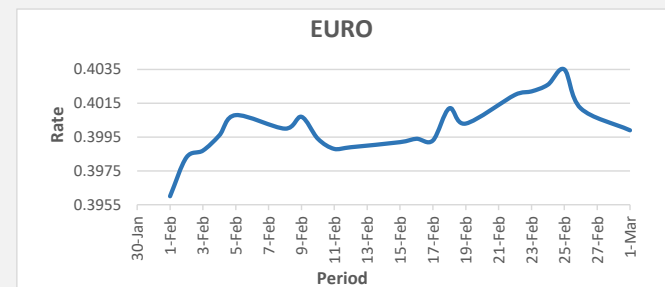

FJD weakened against EUR by 13 points. EUR monthly average for this month is at 0.4006. The best importer rate for this month was at 0.4012 and the best exporter rate was at 0.4119 (EUR Importer rate strengthened on a 3 day moving average).