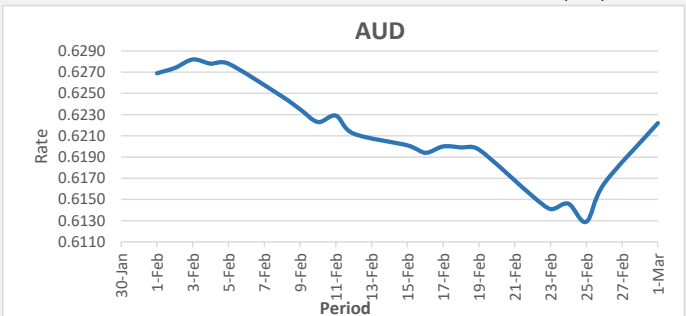

**FJD weakened against USD by 58 points.** USD monthly average for this month was at 0.4847. The best importer rate for this month was at 0.4876 and the best exporter rate for this month was at 0.4988 (USD Importer rate has weakened on a 3 day moving average).

**FJD strengthened against AUD by 57 points.** AUD monthly average for this month was at 0.6194. The best importer rate for this month was at 0.6222 and the best exporter rate for this month was at 0.6472 (AUD importer rate has strengthened on a 3 day moving average).