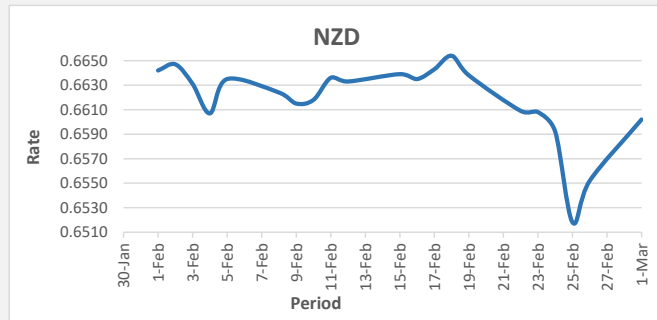

FJD strengthened against NZD by 50 points. NZD monthly average for this month is at 0.6577. The best importer rate for this month was at 0.6602 and the best exporter rate was at 0.6932 (NZD importer rate has strengthened on a 3 day moving average).