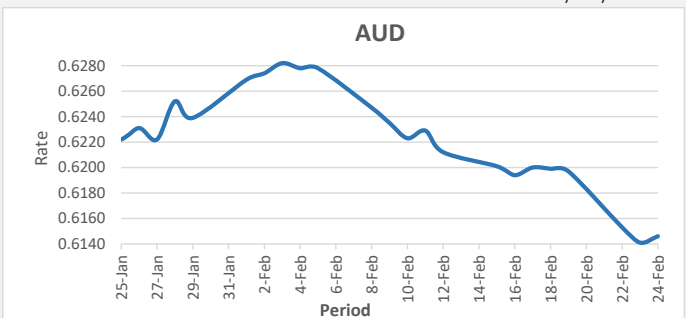

**FJD strengthened against USD by 02 points.** USD monthly average for this month was at 0.4824. The best importer rate for this month is today at 0.4882 and the best exporter for this month was at 0.4955 (USD Importer rate has weakened on a 3 day moving average).

**FJD strengthened against AUD by 05 points.** AUD monthly average for this month was at 0.6221. The best importer rate for this month was at 0.6282 and the best exporter rate for this month was at 0.6391 (AUD importer rate has strengthened on a 3 day moving average).