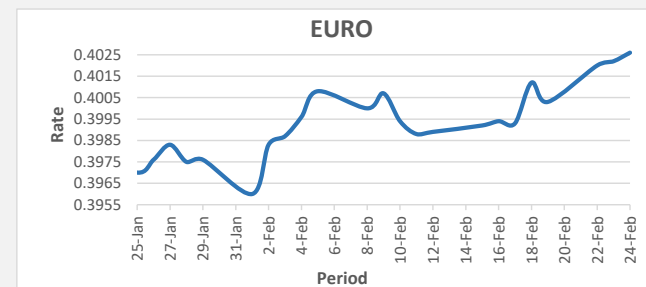

FJD strengthened against EUR by 04 points. EUR monthly average for this month is at 0.3997. The best importer rate for this month was at 0.4026 and the best exporter rate was at 0.4080 (EUR Importer rate strengthened on a 3 day moving average).