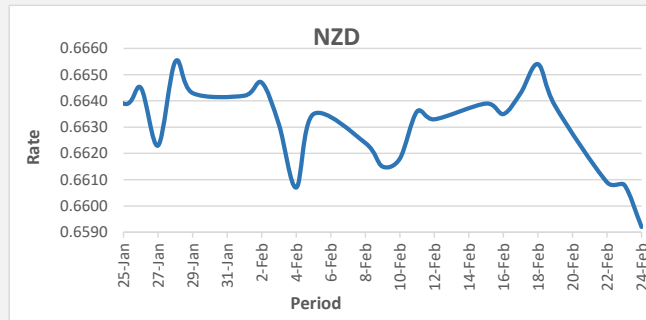

FJD weakened against NZD by 16 points. NZD monthly average for this month is at 0.6629. The best importer rate for this month was at 0.6654 and the best exporter rate was at 0.6922 (NZD importer rate has strengthened on a 3 day moving average).