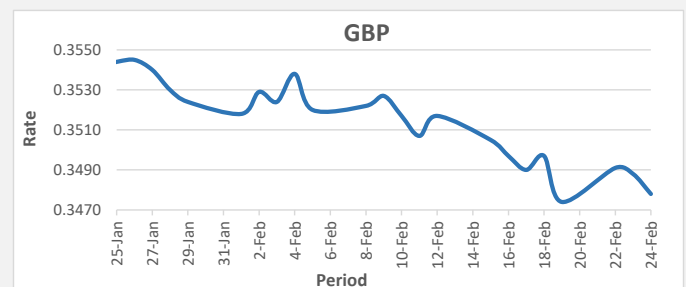

FJD weakened against GBP by 10 points. GBP monthly average for this month is at 0.3509. The best importer rate for this month was at 0.3538 and the best exporter rate is at 0.3554 (GBP importer rate strengthened on a 3 day moving average).

Major Market-Daily movers

- *24/02/2021 - USD- Fed's Chair Powell Testifies
- *24/02/2021 - GBP- BoE Monetary Policy Report hearings
- *24/02/2021 - EUR- EU Leaders Summit

For more information please contact Treasury Department:

Umesh Prasad	umeshp@hfc.com.fj	3239139	9994971
Shoran Devi	shorand@hfc.com.fj	3239122	9993329
Sandhya Kiran	sandhyak@hfc.com.fj	3239149	9994117
Sinifa Lakalaka	sinifal@hfc.com.fj	3239191	9994117
Prasan Narayan	prasann@hfc.com.fj	3239190	9991332
James Krishna	jamesk@hfc.com.fj	666 3366	9991455
Rajesh Roshan	rajeshr@hfc.com.fj	666 3366	932 2876
Mohammed Sadiq	mohammeds1@hfc.com.fj	672 1257	998 9258