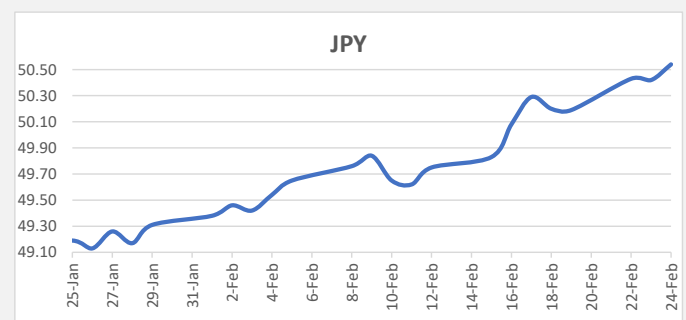

FJD strengthened against JPY by 0.12 points. JPY monthly average for this month is 49.86. The best importer rate for this month is today at 50.54 and the best exporter rate is 52.38 (JPY importer rate weakened on a 3 day moving average).