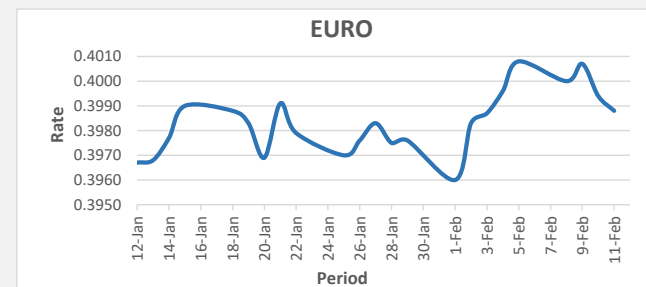

FJD weakened against EUR by 06 points. EUR monthly average for this month is at 0.3990. The best importer rate for this month was at 0.4008 and the best exporter rate was at 0.4080 (EUR Importer rate strengthened on a 3 day moving average).