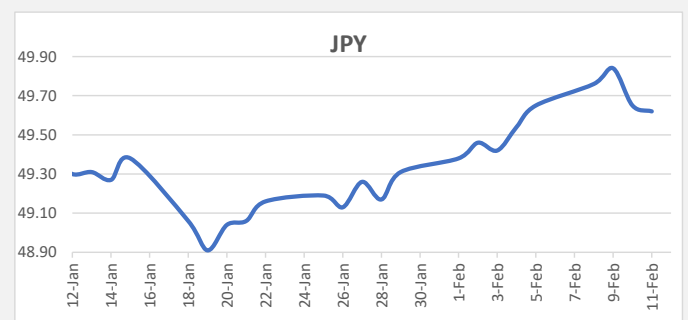

FJD weakened against JPY by 0.03 points. JPY monthly average for this month is 49.563. The best importer rate for this month is today at 49.84 and the best exporter rate is 52.38 (JPY importer rate weakened on a 3 day moving average).