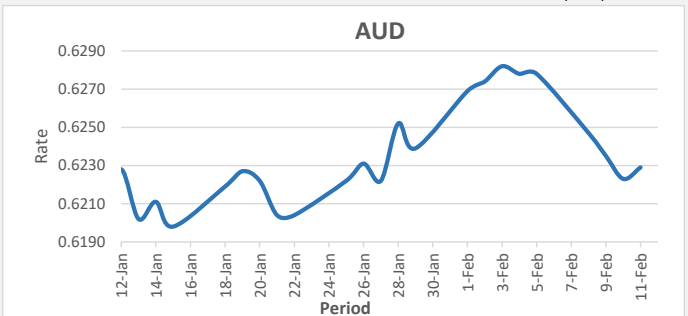

**FJD weakened against USD by 06 points.** USD monthly average for this month was at 0.4805. The best importer rate for this month was at 0.4830 and the best exporter for this month was at 0.4955 (USD Importer rate has weakened on a 3 day moving average).