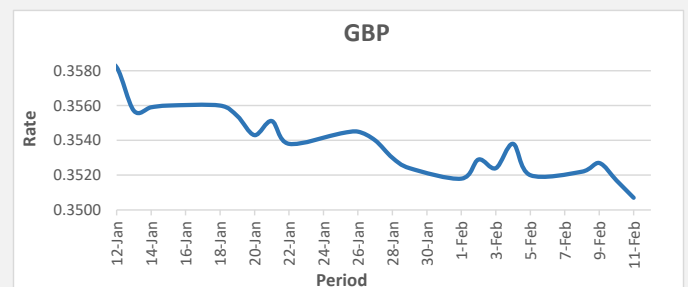

FJD weakened against GBP by 10 points. GBP monthly average for this month is at 0.3523. The best importer rate for this month was at 0.3538 and the best exporter rate is at 0.3587 (GBP Importer rate strengthened on a 3 day moving average).

Major Market-Daily movers

- *11/02/2021 - USD- Continuing Jobless Claims (Jan 29)
- *11/02/2021 - USD- Initial Jobless Claims (Feb 5)
- *11/02/2021 - NZD- Business NZ PMI (Jan)

For more information please contact Treasury Department:

Umesh Prasad	umeshp@hfc.com.fj	3239139	9994971
Shoran Devi	shorand@hfc.com.fj	3239122	9993329
Sandhya Kiran	sandhyak@hfc.com.fj	3239149	9994117
Sinifa Lakalaka	sinifal@hfc.com.fj	3239191	9994117
Prasan Narayan	prasann@hfc.com.fj	3239190	9991332
James Krishna	jamesk@hfc.com.fj	666 3366	9991455
Rajesh Roshan	rajeshr@hfc.com.fj	666 3366	932 2876
Mohammed Sadiq	mohammeds1@hfc.com.fj	672 1257	998 9258