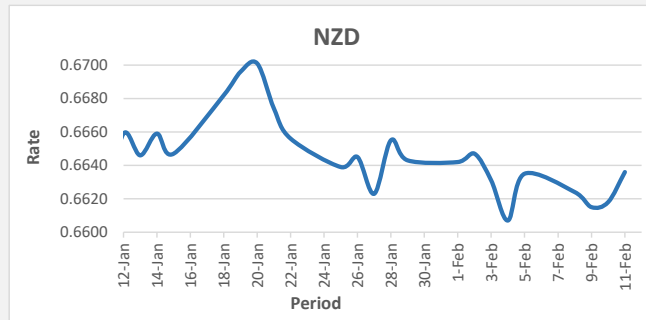

FJD strengthened against NZD by 18 points. NZD monthly average for this month is at 0.6630. The best importer rate for this month was at 0.6647 and the best exporter rate was at 0.6937 (NZD importer rate has strengthened on a 3 day moving average).