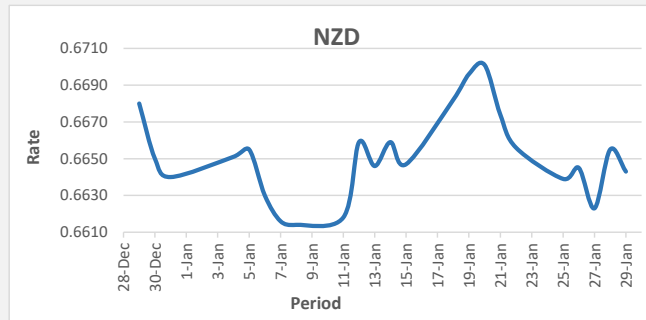

FJD weakened against NZD by 12 points. NZD monthly average for this month is at 0.6650. The best importer rate for this month was at 0.6701 and the best exporter rate was at 0.6944 (NZD importer rate has strengthened on a 3 day moving average).