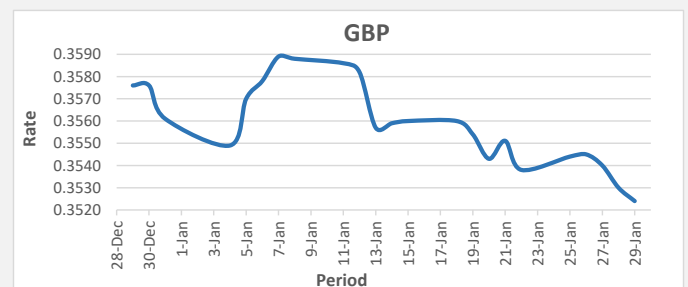

FJD weakened against GBP by 06 points. GBP monthly average for this month is at 0.3557. The best importer rate for this month was at 0.3589 and the best exporter rate is at 0.3604 (GBP Importer rate strengthened on a 3 day moving average).

Major Market-Daily movers

- *29/01/2021 - CNY - Non-Manufacturing PMI (Jan)
- *29/01/2021 - USD - Pending Home Sales (MoM)(Dec)

For more information please contact Treasury Department:

Umesh Prasad	umeshp@hfc.com.fj	3239139	9994971
Shoran Devi	shorand@hfc.com.fj	3239122	9993329
Sandhya Kiran	sandhyak@hfc.com.fj	3239149	9994117
Sinifa Lakalaka	sinifal@hfc.com.fj	3239191	9994117
Prasan Narayan	prasann@hfc.com.fj	3239190	9991332
James Krishna	jamesk@hfc.com.fj	666 3366	9991455
Rajesh Roshan	rajeshr@hfc.com.fj	666 3366	932 2876
Mohammed Sadiq	mohammeds1@hfc.com.fj	672 1257	998 9258