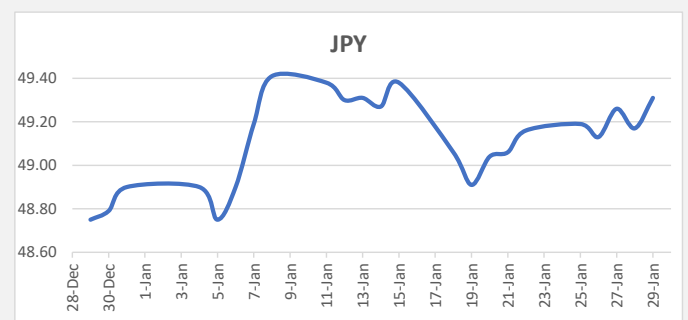

FJD strengthened against JPY by 0.14 points. JPY monthly average for this month is 49.15. The best importer rate for this month is today at 49.41 and the best exporter rate is 51.75 (JPY importer rate weakened on a 3 day moving average).