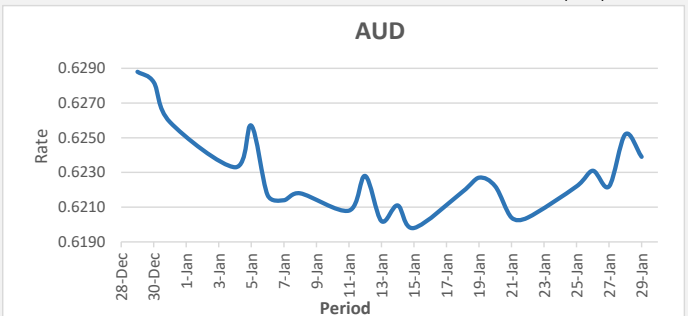

**FJD strengthened against USD by 12 points.** USD monthly average for this month was at 0.4825. The best importer rate for this month was at 0.4855 and the best exporter for this month was at 0.4971 (USD Importer rate has weakened on a 3 day moving average).

**FJD weakened against AUD by 13 points.** AUD monthly average for this month was at 0.6221. The best importer rate for this month was at 0.6257 and the best exporter rate for this month was at 0.6448 (AUD importer rate has strengthened on a 3 day moving average).