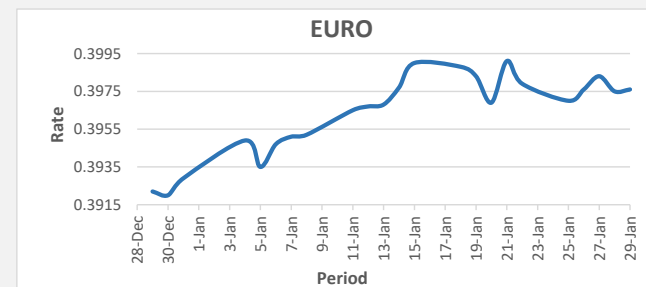

FJD strengthened against EUR by 01 point. EUR monthly average for this month is at 0.3970. The best importer rate for this month was at 0.3991 and the best exporter rate was at 0.4055 (EUR Importer rate strengthened on a 3 day moving average).