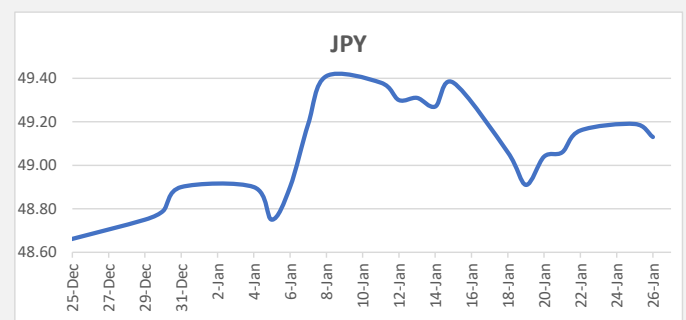

FJD weakened against JPY by 0.06 points. JPY monthly average for this month is 49.14. The best importer rate for this month is today at 49.41 and the best exporter rate is 51.75 (JPY importer rate weakened on a 3 day moving average).