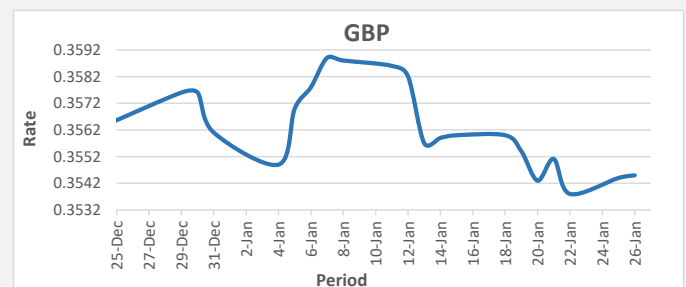

FJD strengthened against GBP by 01 point. GBP monthly average for this month is at 0.3562. The best importer rate for this month was at 0.3589 and the best exporter rate is at 0.3618 (GBP Importer rate strengthened on a 3 day moving average).

Major Market-Daily movers

- *26/01/2021 - USD - Housing Price Index (MoM)(Nov)
- *26/01/2021 - USD - S&P/Case-Shiller Home Price Indices (YoY)(Nov)
- *26/01/2021 - JPY - Consumer Confidence (Jan)

For more information please contact Treasury Department:

Umesh Prasad	umeshp@hfc.com.fj	3239139	9994971
Shoran Devi	shorand@hfc.com.fj	3239122	9993329
Sandhya Kiran	sandhyak@hfc.com.fj	3239149	9994117
Sinifa Lakalaka	sinifal@hfc.com.fj	3239191	9994117
Prasan Narayan	prasann@hfc.com.fj	3239190	9991332
James Krishna	jamesk@hfc.com.fj	666 3366	9991455
Rajesh Roshan	rajeshr@hfc.com.fj	666 3366	932 2876
Mohammed Sadiq	mohammeds1@hfc.com.fj	672 1257	998 9258