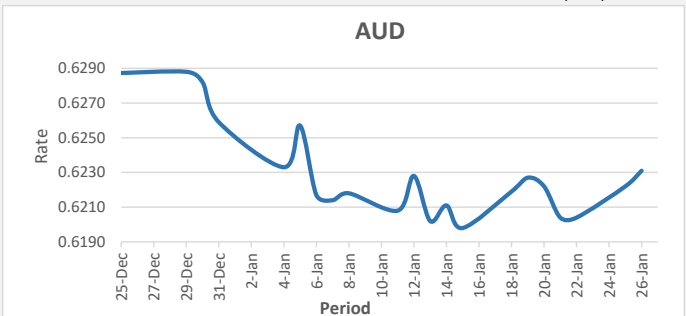

**FJD weakened against USD by 05 points.** USD monthly average for this month was at 0.4826. The best importer rate for this month was at 0.4855 and the best exporter for this month was at 0.4971 (USD Importer rate has weakened on a 3 day moving average).