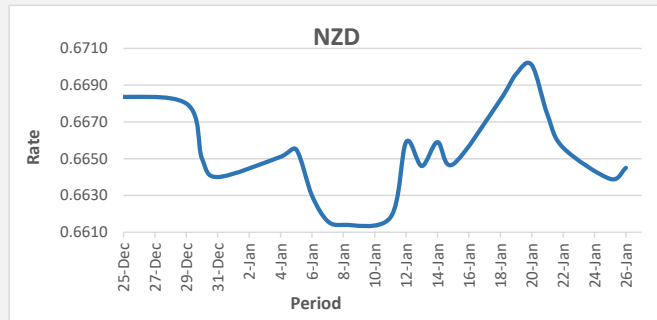

FJD strengthened against NZD by 06 points. NZD monthly average for this month is at 0.6652. The best importer rate for this month was at 0.6701 and the best exporter rate was at 0.6944 (NZD importer rate has strengthened on a 3 day moving average).