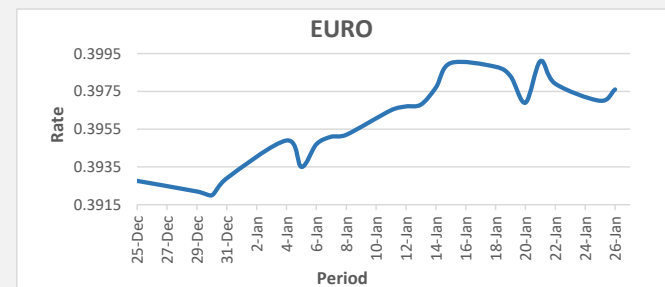

FJD strengthened against EUR by 06 points. EUR monthly average for this month is at 0.3968. The best importer rate for this month was at 0.3991 and the best exporter rate was at 0.4055 (EUR Importer rate strengthened on a 3 day moving average).