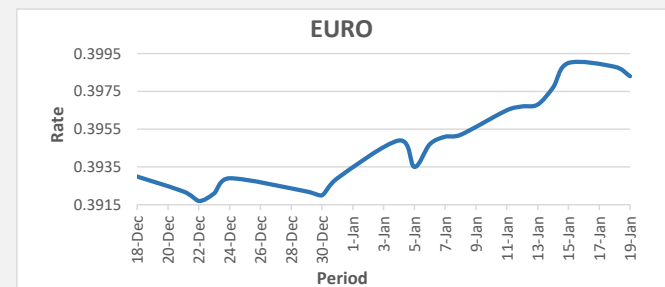

FJD weakened against EUR by 05 points. EUR monthly average for this month is at 0.3964. The best importer rate for this month was at 0.3990 and the best exporter rate was at 0.4055 (EUR Importer rate strengthened on a 3 day moving average).