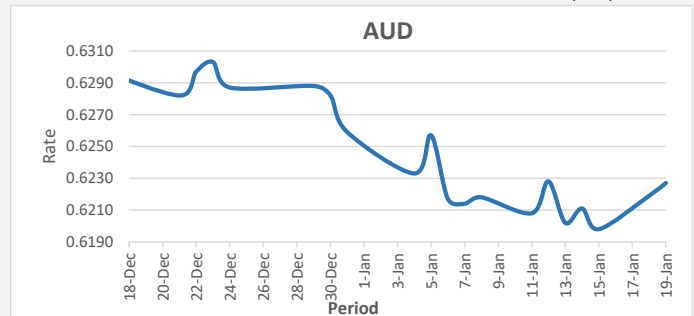

**FJD weakened against USD by 10 points.** USD monthly average for this month was at 0.4829. The best importer rate for this month was at 0.4855 and the best exporter for this month was at 0.4971 (USD Importer rate has weakened on a 3 day moving average).