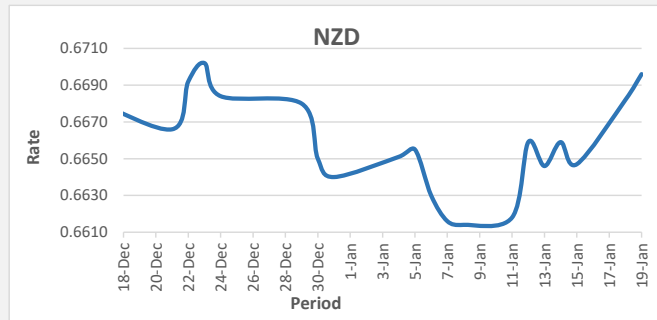

FJD strengthened against NZD by 14 points. NZD monthly average for this month is at 0.6648. The best importer rate for this month was at 0.6696 and the best exporter rate was at 0.6944 (NZD importer rate has strengthened on a 3 day moving average).