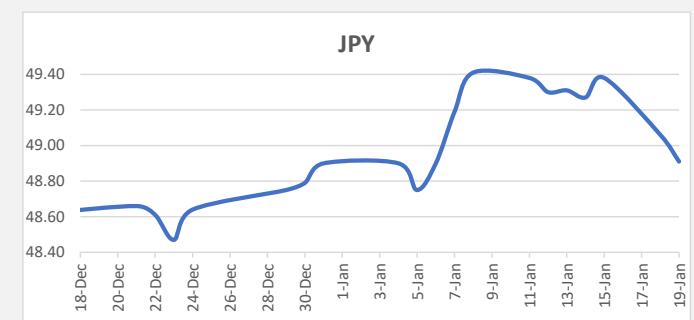

FJD weakened against JPY by 0.15 points. JPY monthly average for this month is 49.15. The best importer rate for this month is today at 49.41 and the best exporter rate is 51.75 (JPY importer rate weakened on a 3 day moving average).