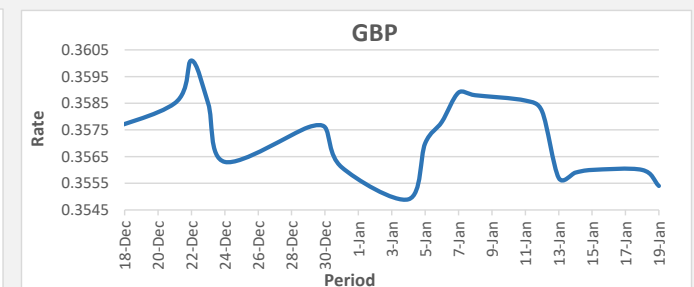

FJD weakened against GBP by 0.06 points. GBP monthly average for this month is at 0.3569. The best importer rate for this month was at 0.3589 and the best exporter rate is at 0.3634 (GBP Importer rate strengthened on a 3 day moving average).

Major Market-Daily movers

*19/01/2021 - CNY - PBoC Interest Rate Decision

*19/01/2021 - GBP - CPI (YoY)(Dec)

For more information please contact Treasury Department:

Umesh Prasad	umeshp@hfc.com.fj	3239139	9994971
Shoran Devi	shorand@hfc.com.fj	3239122	9993329
Sandhya Kiran	sandhyak@hfc.com.fj	3239149	9994117
Sinifa Lakalaka	sinifal@hfc.com.fj	3239191	9994117
Prasan Narayan	prasann@hfc.com.fj	3239190	9991332
James Krishna	jamesk@hfc.com.fj	666 3366	9991455
Rajesh Roshan	rajeshr@hfc.com.fj	666 3366	932 2876
Mohammed Sadiq	mohammeds1@hfc.com.fj	672 1257	998 9258