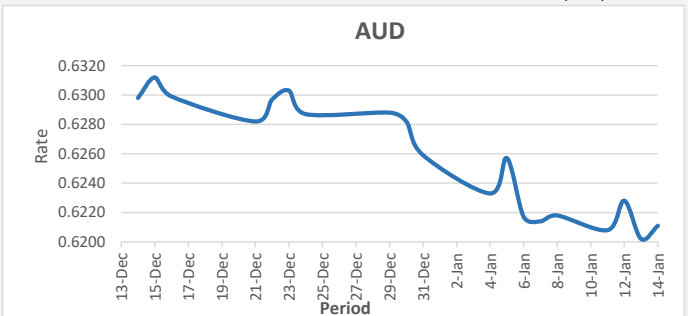

**FJD weakened against USD by 07 points.** USD monthly average for this month was at 0.4833. The best importer rate for this month was at 0.4855 and the best exporter for this month was at 0.4982 (USD Importer rate has weakened on a 3 day moving average).