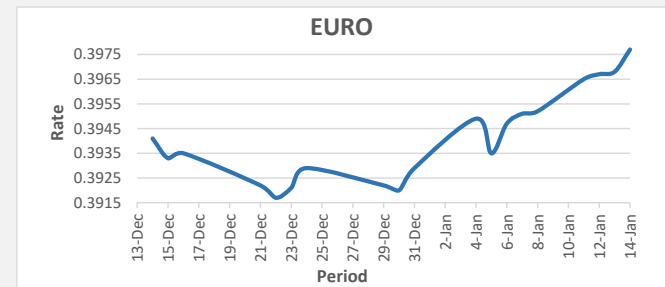

FJD strengthened against EUR by 09 points. EUR monthly average for this month is at 0.3957. The best importer rate for this month was at 0.3977 and the best exporter rate was at 0.4055 (EUR Importer rate strengthened on a 3 day moving average).