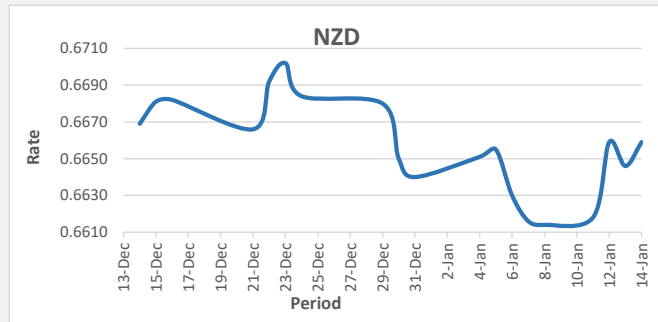

FJD strengthened against NZD by 13 points. NZD monthly average for this month is at 0.6639. The best importer rate for this month was at 0.6659 and the best exporter rate was at 0.6944 (NZD importer rate has strengthened on a 3 day moving average).