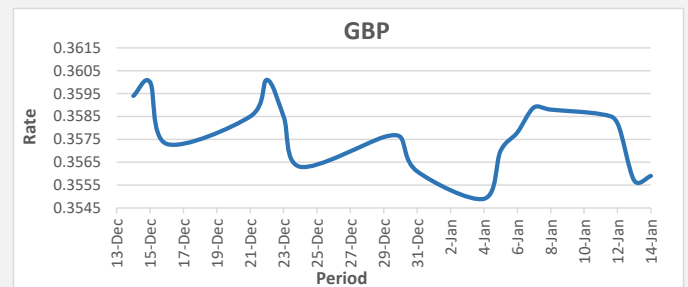

FJD strengthened against GBP by 0.02 points. GBP monthly average for this month is at 0.3573. The best importer rate for this month was at 0.3589 and the best exporter rate is at 0.3637 (GBP Importer rate strengthened on a 3 day moving average).

Major Market-Daily movers

- *14/01/2021 - USD - Initial Jobless Claims (Jan 8)
- *14/01/2021 - USD - US Fed's Chair Powell Speech

For more information please contact Treasury Department:

Umesh Prasad	umeshp@hfc.com.fj	3239139	9994971
Shoran Devi	shorand@hfc.com.fj	3239122	9993329
Sandhya Kiran	sandhyak@hfc.com.fj	3239149	9994117
Sinifa Lakalaka	sinifal@hfc.com.fj	3239191	9994117
Prasan Narayan	prasann@hfc.com.fj	3239190	9991332
James Krishna	jamesk@hfc.com.fj	666 3366	9991455
Rajesh Roshan	rajeshr@hfc.com.fj	666 3366	932 2876
Mohammed Sadiq	mohammeds1@hfc.com.fj	672 1257	998 9258