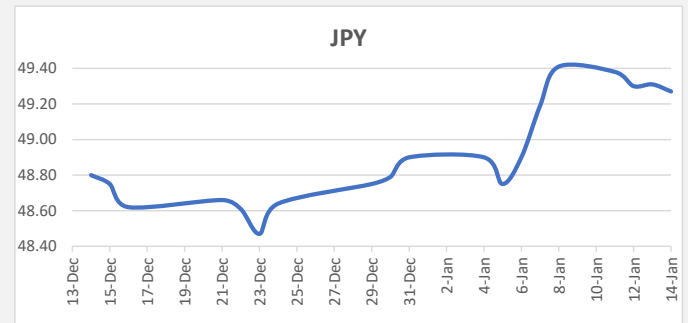

FJD weakened against JPY by 0.04 points. JPY monthly average for this month is 49.16. The best importer rate for this month is today at 49.41 and the best exporter rate is 51.75 (JPY importer rate weakened on a 3 day moving average).