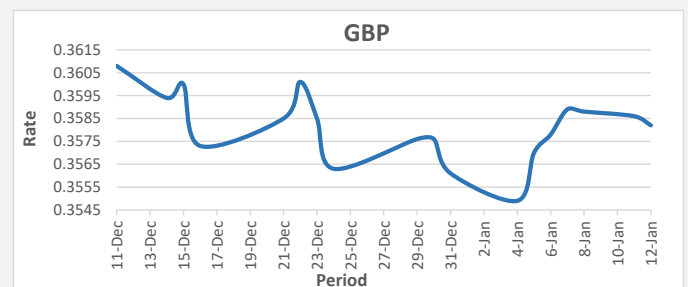

FJD weakened against GBP by 0.04 points. GBP monthly average for this month is at 0.3577. The best importer rate for this month was at 0.3589 and the best exporter rate is at 0.3650 (GBP Importer rate strengthened on a 3 day moving average).

Major Market-Daily movers

*12/01/2021 - USD - Fed Speeches

For more information please contact Treasury Department:

Umesh Prasad	umeshp@hfc.com.fj	3239139	9994971
Shoran Devi	shorand@hfc.com.fj	3239122	9993329
Sandhya Kiran	sandhyak@hfc.com.fj	3239149	9994117
Sinifa Lakalaka	sinifal@hfc.com.fj	3239191	9994117
Prasan Narayan	prasann@hfc.com.fj	3239190	9991332
James Krishna	jamesk@hfc.com.fj	666 3366	9991455
Rajesh Roshan	rajeshr@hfc.com.fj	666 3366	932 2876
Mohammed Sadiq	mohammeds1@hfc.com.fj	672 1257	998 9258