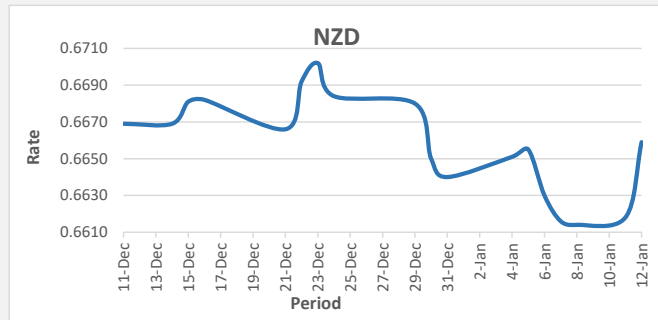

FJD strengthened against NZD by 41 points. NZD monthly average for this month is at 0.6635. The best importer rate for this month was at 0.6659 and the best exporter rate was at 0.6944 (NZD importer rate has strengthened on a 3 day moving average).