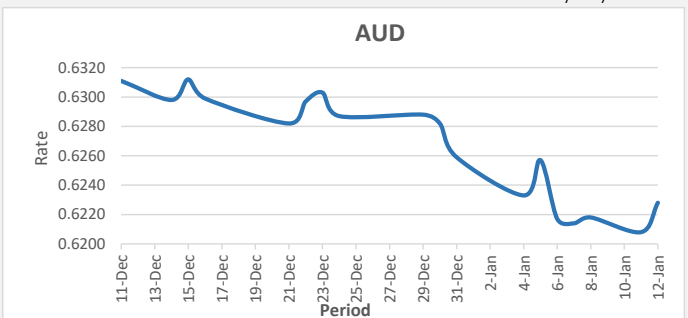

**FJD weakened against USD by 21 points.** USD monthly average for this month was at 0.4836. The best importer rate for this month was at 0.4855 and the best exporter for this month was at 0.4982 (USD Importer rate has weakened on a 3 day moving average).