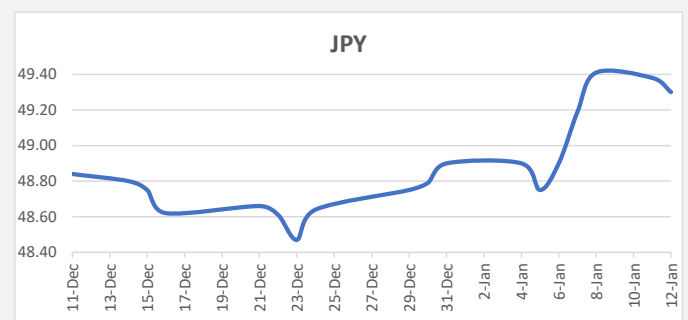

FJD weakened against JPY by 0.08 points. JPY monthly average for this month is 49.12 The best importer rate for this month is today at 49.41 and the best exporter rate is 51.75 (JPY importer rate weakened on a 3 day moving average).