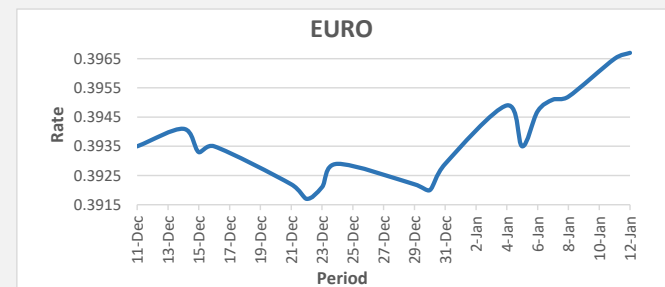

FJD strengthened against EUR by 02 points. EUR monthly average for this month is at 0.3952. The best importer rate for this month was at 0.3967 and the best exporter rate was at 0.4055 (EUR Importer rate strengthened on a 3 day moving average).