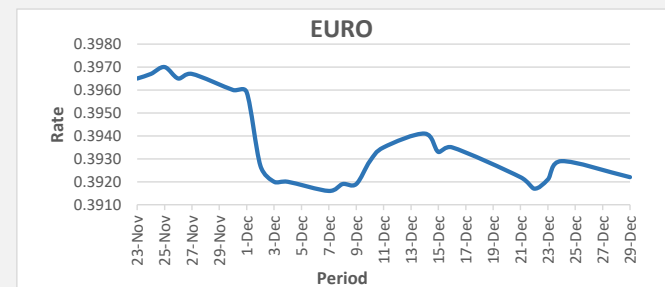

FJD weakened against EUR by 07 points. EUR monthly average for this month is at 0.3929. The best importer rate for this month was at 0.3960 and the best exporter rate was at 0.4036 (EUR Importer rate strengthened on a 3 day moving average).