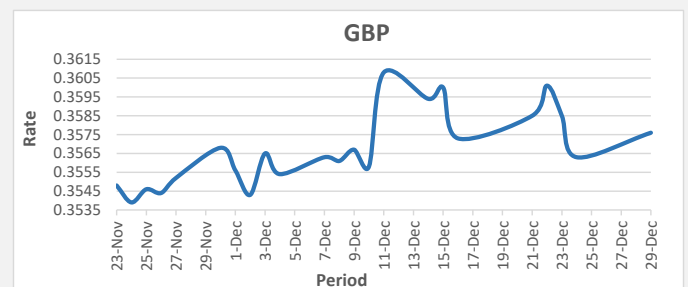

FJD strengthened against GBP by 13 points. GBP monthly average for this month is at 0.3573. The best importer rate for this month was at 0.3608 and the best exporter rate is at 0.3623 (GBP Importer rate strengthened on a 3 day moving average).

Major Market-Daily movers

- *29/12 - USD - Consumer Confidence (Dec)
- *29/12 - USD - API Weekly Crude Oil Stock

For more information please contact Treasury Department:

Umesh Prasad	umeshp@hfc.com.fj	3239139	9994971
Shoran Devi	shorand@hfc.com.fj	3239122	9993329
Sandhya Kiran	sandhyak@hfc.com.fj	3239149	9994117
Sinifa Lakalaka	sinifal@hfc.com.fj	3239191	9994117
Prasan Narayan	prasann@hfc.com.fj	3239190	9991332
James Krishna	jamesk@hfc.com.fj	666 3366	9991455
Rajesh Roshan	rajeshr@hfc.com.fj	666 3366	932 2876
Mohammed Sadiq	mohammeds1@hfc.com.fj	672 1257	998 9258