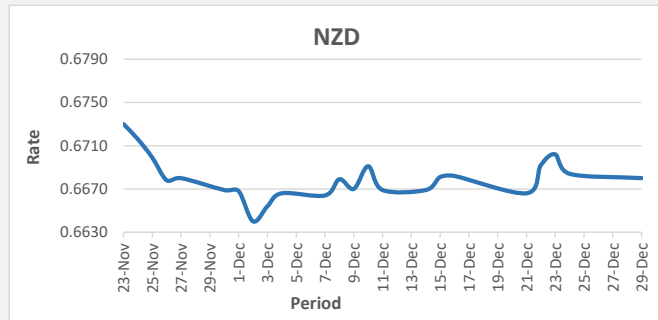

FJD weakened against NZD by 04 points. NZD monthly average for this month is at 0.6674. The best importer rate for this month was at 0.6702 and the best exporter rate was at 0.6970 (NZD importer rate has strengthened on a 3 day moving average).