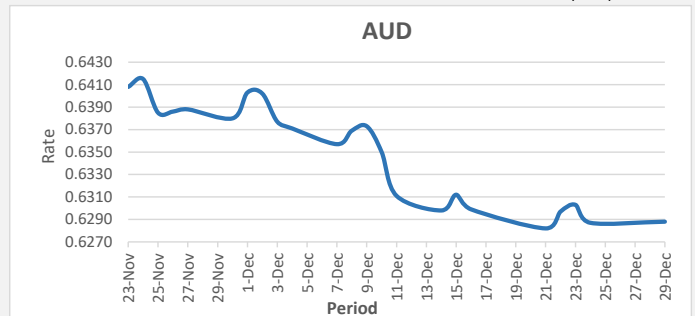

**FJD had no movement against USD.** USD monthly average for this month was at 0.4754. The best importer rate for this month is today at 0.4786 and the best exporter for this month was at 0.4884 (USD Importer rate has weakened on a 3 day moving average).