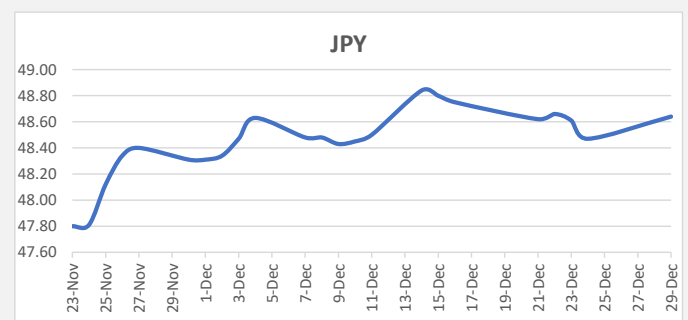

FJD strengthened against JPY by 11 points. JPY monthly average for this month is 48.56 The best importer rate for this month is today at 48.84 and the best exporter rate is 51.34 (JPY importer rate weakened on a 3 day moving average).