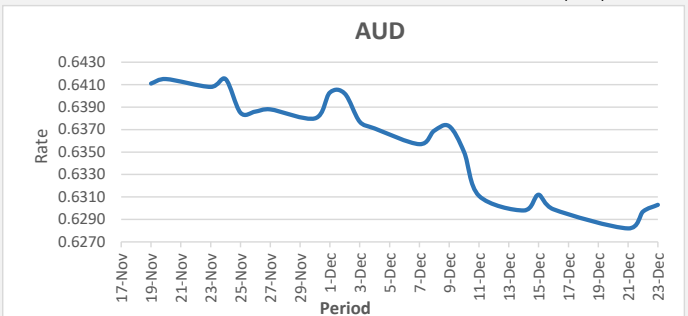

**FJD weakened against USD by 28 points.** USD monthly average for this month was at 0.4751. The best importer rate for this month is today at 0.4786 and the best exporter for this month was at 0.4884 (USD Importer rate has weakened on a 3 day moving average).