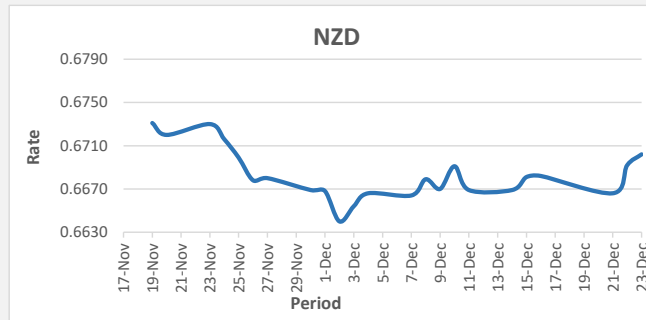

FJD strengthened against NZD by 10 points. NZD monthly average for this month is at 0.6673. The best importer rate for this month was at 0.6702 and the best exporter rate was at 0.6970 (NZD importer rate has strengthened on a 3 day moving average).