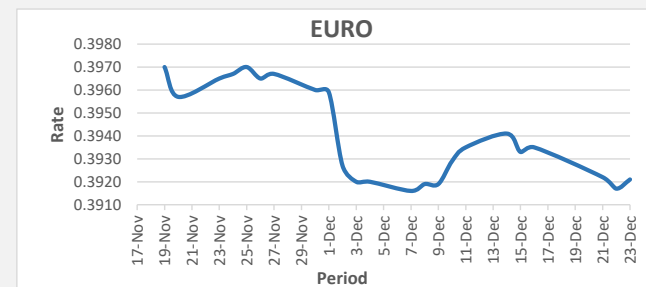

FJD strengthened against EUR by 04 points. EUR monthly average for this month is at 0.3930. The best importer rate for this month was at 0.3960 and the best exporter rate was at 0.4036 (EUR Importer rate strengthened on a 3 day moving average).