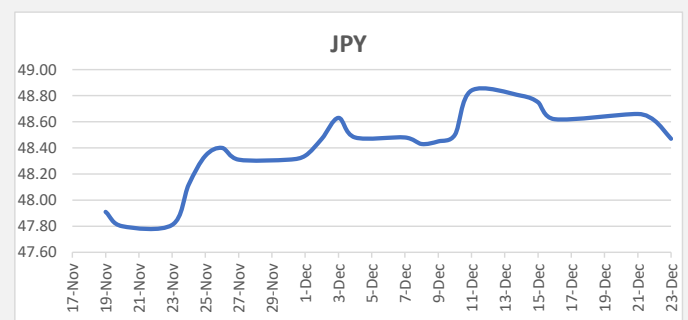

FJD weakened against JPY by 14 points. JPY monthly average for this month is 48.55. The best importer rate for this month is today at 48.84 and the best exporter rate is 51.34 (JPY importer rate weakened on a 3 day moving average).