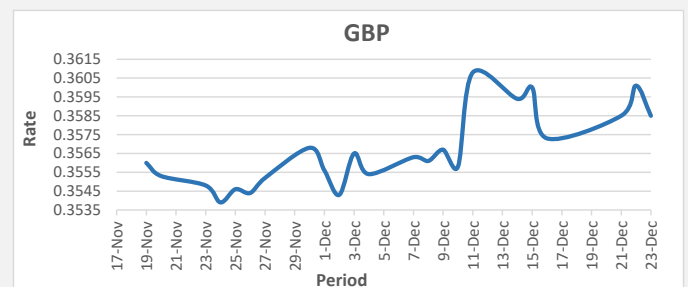

FJD weakened against GBP by 16 points. GBP monthly average for this month is at 0.3574. The best importer rate for this month was at 0.3608 and the best exporter rate is at 0.3623 (GBP Importer rate strengthened on a 3 day moving average).

Major Market-Daily movers

- *23/12 - AUD - Trade Balance (MoM) (Nov)
- *23/12 - JPY - BoJ Monetary Policy Meeting Minutes
- *23/12 - USD - Initial Jobless Claims

For more information please contact Treasury Department:

Umesh Prasad	umeshp@hfc.com.fj	3239139	9994971
Shoran Devi	shorand@hfc.com.fj	3239122	9993329
Sandhya Kiran	sandhyak@hfc.com.fj	3239149	9994117
Sinifa Lakalaka	sinifal@hfc.com.fj	3239191	9994117
Prasan Narayan	prasann@hfc.com.fj	3239190	9991332
James Krishna	jamesk@hfc.com.fj	666 3366	9991455
Rajesh Roshan	rajeshr@hfc.com.fj	666 3366	932 2876
Mohammed Sadiq	mohammeds1@hfc.com.fj	672 1257	998 9258