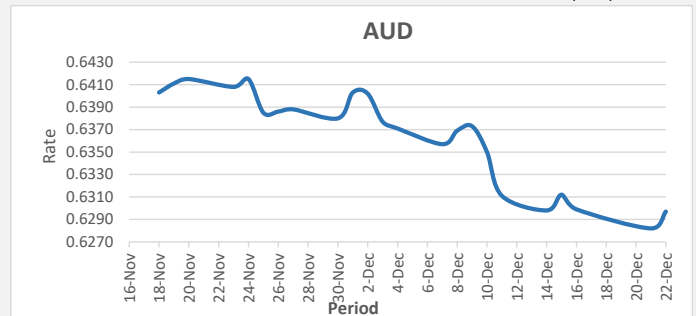

**FJD had no movement against USD.** USD monthly average for this month was at 0.4751. The best importer rate for this month is today at 0.4786 and the best exporter for this month was at 0.4884 (USD Importer rate has weakened on a 3 day moving average).