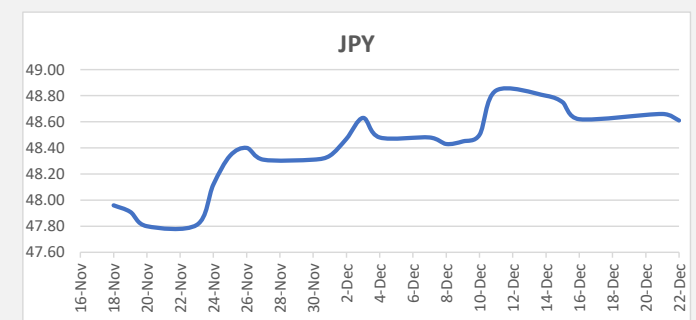

FJD weakened against JPY by 05 points. JPY monthly average for this month is 48.55 The best importer rate for this month is today at 48.84 and the best exporter rate is 51.34 (JPY importer rate weakened on a 3 day moving average).