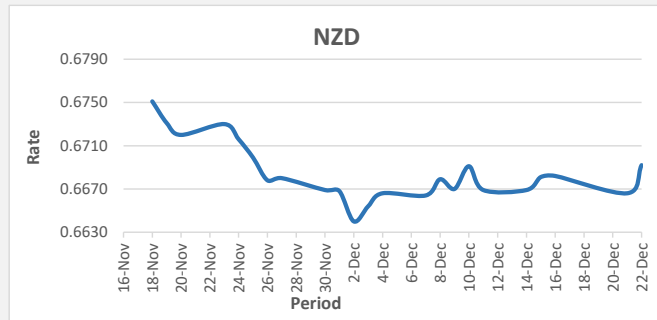

FJD strengthened against NZD by 26 points. NZD monthly average for this month is at 0.6671. The best importer rate for this month was at 0.6692 and the best exporter rate was at 0.6970 (NZD importer rate has strengthened on a 3 day moving average).