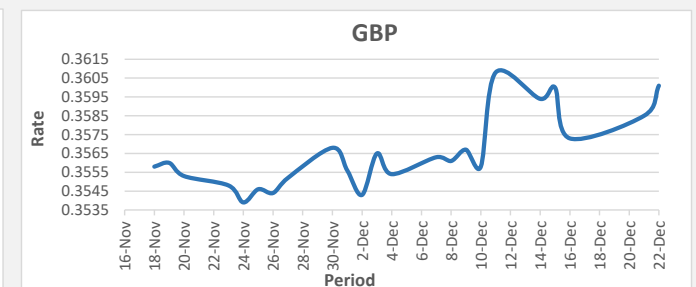

FJD strengthened against GBP by 16 points. GBP monthly average for this month is at 0.3573. The best importer rate for this month was at 0.3608 and the best exporter rate is at 0.3623 (GBP Importer rate strengthened on a 3 day moving average).

Major Market-Daily movers

- *22/12 - USD - Retail Sales s.a (MoM) (Nov)
- *22/12 - GBP - Gross Domestic Product (QoQ) (Q3)
- *22/12 - USD - Gross Domestic Product Annualized (Q3)

For more information please contact Treasury Department:

Umesh Prasad	umeshp@hfc.com.fj	3239139	9994971
Shoran Devi	shorand@hfc.com.fj	3239122	9993329
Sandhya Kiran	sandhyak@hfc.com.fj	3239149	9994117
Sinifa Lakalaka	sinifal@hfc.com.fj	3239191	9994117
Prasan Narayan	prasann@hfc.com.fj	3239190	9991332
James Krishna	jamesk@hfc.com.fj	666 3366	9991455
Rajesh Roshan	raieshr@hfc.com.fj	666 3366	932 2876
Mohammed Sadiq	mohammeds1@hfc.com.fj	672 1257	998 9258