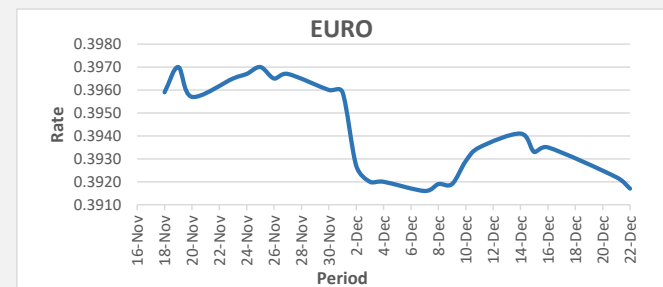

FJD weakened against EUR by 05 points. EUR monthly average for this month is at 0.3930. The best importer rate for this month was at 0.3960 and the best exporter rate was at 0.4036 (EUR Importer rate strengthened on a 3 day moving average).