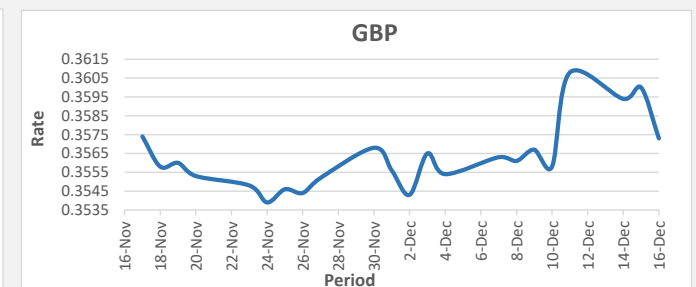

FJD weakened against GBP by 27 points. GBP monthly average for this month is at 0.3570. The best importer rate for this month was at 0.3608 and the best exporter rate is at 0.3623 (GBP Importer rate strengthened on a 3 day moving average).

Major Market-Daily movers

- *16/12 AUD - Markit Manufacturing PMI Flash (DEC)
- *16/12 JPY - Balance of Trade (NOV)
- *16/12 USD - Retail Sales (MoM)(Nov)
- *16/12 USD - Fed Interest Rate Decision
- *16/12 USD - Fed's Monetary Policy Statement

For more information please contact Treasury Department:

Umesh Prasad	umeshp@hfc.com.fj	3239139	9994971
Shoran Devi	shorand@hfc.com.fj	3239122	9993329
Sandhya Kiran	sandhyak@hfc.com.fj	3239149	9994117
Sinifa Lakalaka	sinifal@hfc.com.fj	3239191	9994117
Prasan Narayan	prasann@hfc.com.fj	3239190	9991332
James Krishna	jamesk@hfc.com.fj	666 3366	9991455
Rajesh Roshan	rajeshr@hfc.com.fj	666 3366	932 2876
Mohammed Sadiq	mohammeds1@hfc.com.fj	672 1257	998 9258