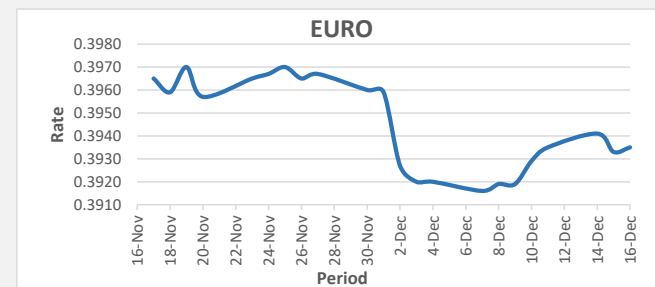

FJD strengthened against EUR by 02 points. EUR monthly average for this month is at 0.3932. The best importer rate for this month was at 0.3960 and the best exporter rate was at 0.4036 (EUR Importer rate strengthened on a 3 day moving average).