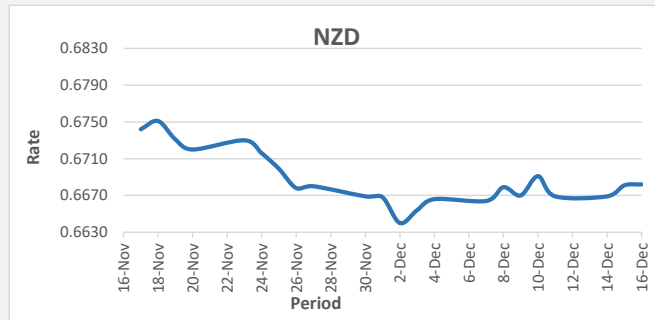

**FJD strengthened against USD by 07 points.** USD monthly average for this month was at 0.4745. The best importer rate for this month is today at 0.4775 and the best exporter for this month was at 0.4884 (USD Importer rate has weakened on a 3 day moving average).

**FJD weakened against AUD by 13 points.** AUD monthly average for this month was at 0.6354. The best importer rate for this month was at 0.6403 and the best exporter rate for this month was at 0.6548 (AUD importer rate has strengthened on a 3 day moving average).