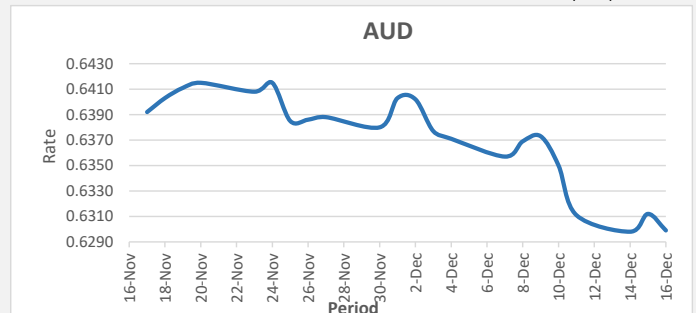

**FJD strengthened against USD by 07 points.** USD monthly average for this month was at 0.4745. The best importer rate for this month is today at 0.4775 and the best exporter for this month was at 0.4884 (USD Importer rate has weakened on a 3 day moving average).

**FJD weakened against AUD by 13 points.** AUD monthly average for this month was at 0.6354. The best importer rate for this month was at 0.6403 and the best exporter rate for this month was at 0.6548 (AUD importer rate has strengthened on a 3 day moving average).