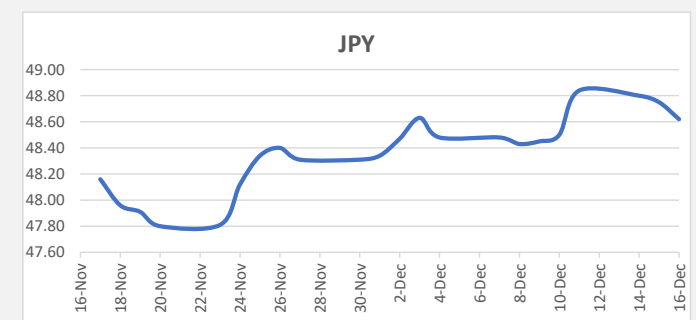

FJD weakened against JPY by 13 points. JPY monthly average for this month is 48.54 The best importer rate for this month is today at 48.84 and the best exporter rate is 51.34 (JPY importer rate weakened on a 3 day moving average).