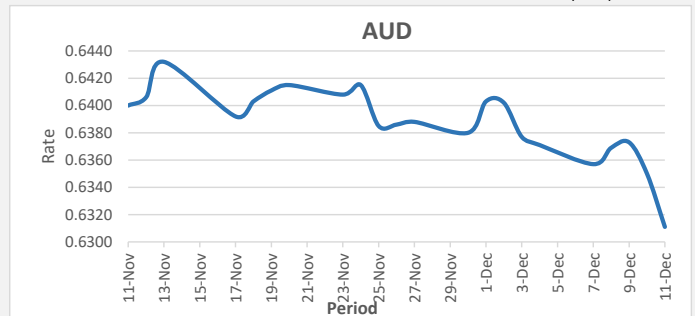

**FJD strengthened against USD by 32 points.** USD monthly average for this month was at 0.4737. The best importer rate for this month is today at 0.4769 and the best exporter for this month was at 0.4884 (USD Importer rate has weakened on a 3 day moving average).

**FJD weakened against AUD by 39 points.** AUD monthly average for this month was at 0.6369. The best importer rate for this month was at 0.6403 and the best exporter rate for this month was at 0.6561 (AUD importer rate has strengthened on a 3 day moving average).