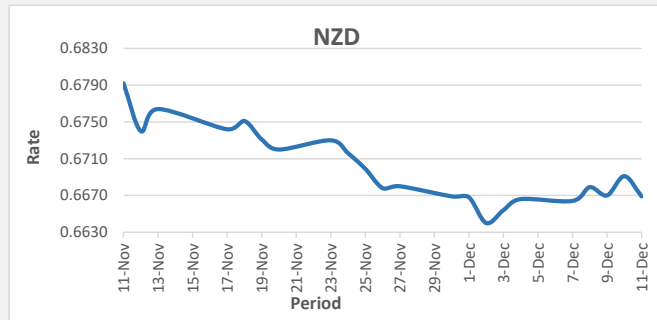

**FJD strengthened against USD by 32 points.** USD monthly average for this month was at 0.4737. The best importer rate for this month is today at 0.4769 and the best exporter for this month was at 0.4884 (USD Importer rate has weakened on a 3 day moving average).

**FJD weakened against AUD by 39 points.** AUD monthly average for this month was at 0.6369. The best importer rate for this month was at 0.6403 and the best exporter rate for this month was at 0.6561 (AUD importer rate has strengthened on a 3 day moving average).