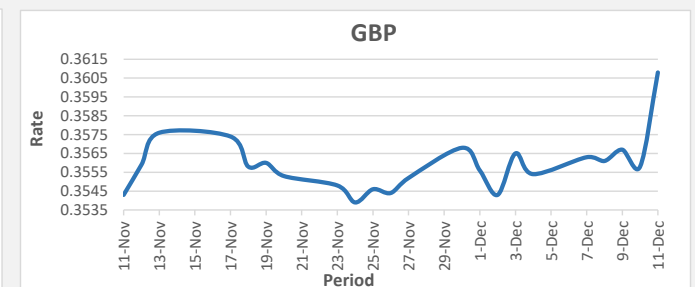

FJD strengthened against GBP by 50 points. GBP monthly average for this month is at 0.3564. The best importer rate for this month was at 0.3608 and the best exporter rate is at 0.3623 (GBP Importer rate strengthened on a 3 day moving average).

Major Market-Daily movers

- *11/12 USD - Core CPI (MoM) (Nov) : Result-0.2%
- *11/12 USD - Initial Jobless Claims : Result 853K
- *12/12 USD - Product Price Index

For more information please contact Treasury Department:

Umesh Prasad	umeshp@hfc.com.fj	3239139	9994971
Shoran Devi	shorand@hfc.com.fj	3239122	9993329
Sandhya Kiran	sandhyak@hfc.com.fj	3239149	9994117
Sinifa Lakalaka	sinifal@hfc.com.fj	3239191	9994117
Prasan Narayan	prasann@hfc.com.fj	3239190	9991332
James Krishna	jamesk@hfc.com.fj	666 3366	9991455
Rajesh Roshan	rajeshr@hfc.com.fj	666 3366	932 2876
Mohammed Sadiq	mohammeds1@hfc.com.fj	672 1257	998 9258