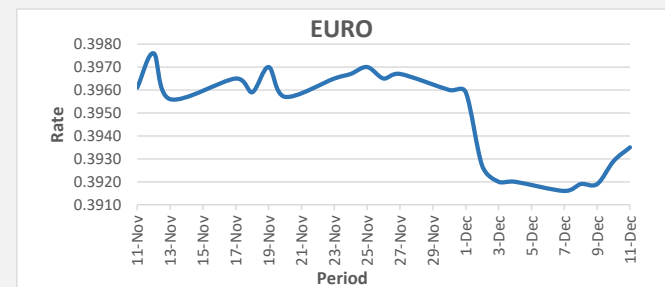

FJD strengthened against EUR by 6 points. EUR monthly average for this month is at 0.3930. The best importer rate for this month was at 0.3960 and the best exporter rate was at 0.4036 (EUR Importer rate strengthened on a 3 day moving average).