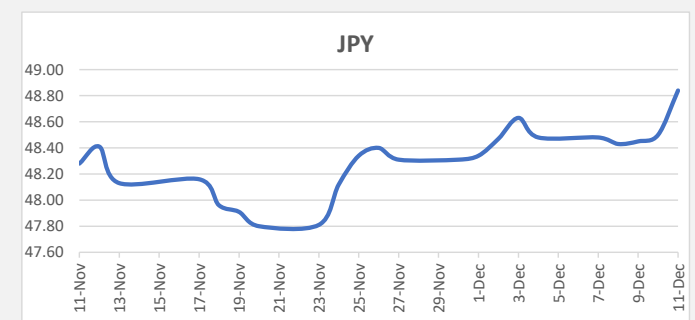

FJD strengthened against JPY by 34 points. JPY monthly average for this month is 48.49. The best importer rate for this month is today at 48.84 and the best exporter rate is 51.34 (JPY importer rate weakened on a 3 day moving average).