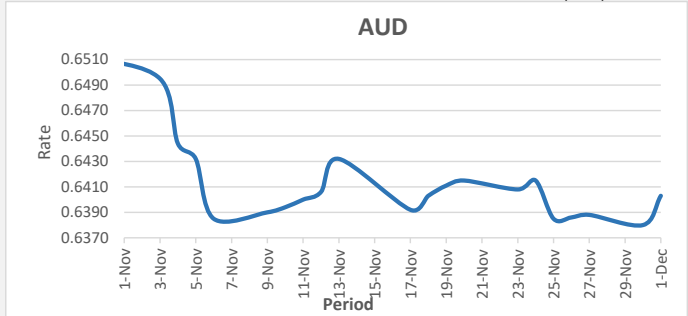

**FJD weakened against USD by 12 points.** USD monthly average for this month was at 0.4720. The best importer rate for this month is today at 0.4726 and the best exporter for this month was at 0.4884 (USD Importer rate has weakened on a 3 day moving average).

**FJD strengthened against AUD by 23 points.** AUD monthly average for this month was at 0.6392. The best importer rate for this month was at 0.6403 and the best exporter rate for this month was at 0.6653 (AUD importer rate has strengthened on a 3 day moving average).