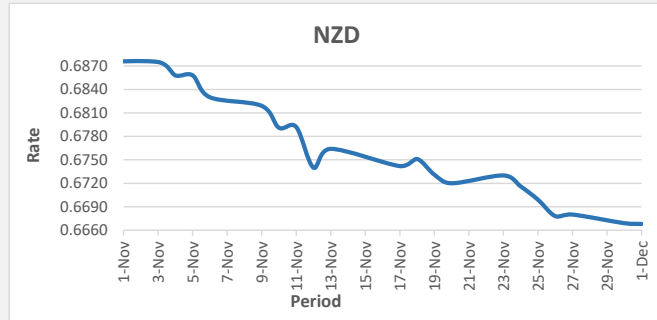

FJD weakened against NZD by 01 point. NZD monthly average for this month is at 0.6669. The best importer rate for this month was at 0.6669 and the best exporter rate was at 0.6998 (NZD importer rate has strengthened on a 3 day moving average).