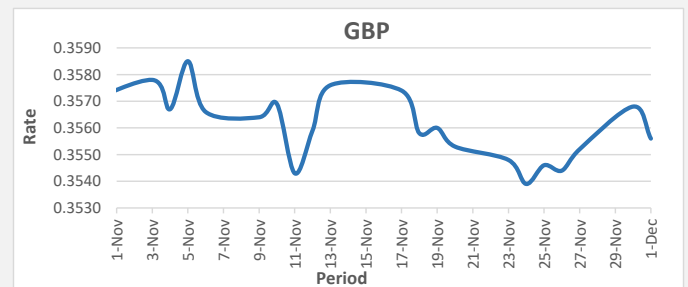

FJD weakened against GBP by 12 points. GBP monthly average for this month is at 0.3562. The best importer rate for this month was at 0.3568 and the best exporter rate is at 0.3636 (GBP Importer rate strengthened on a 3 day moving average).

Major Market-Daily movers

- *01/12 EUR - Consumer Price Index - Core (YoY)(Nov)
- *01/12 CAD - Gross Domestic Product (QoQ)(Q3)
- *01/12 USD - ISM Manufacturing PMI (Nov)
- *01/12 USD - Fed's Chair Powell testifies
- *01/12 AUD - GDP (QoQ)(Q3)

For more information please contact Treasury Department:

Umesh Prasad	umeshp@hfc.com.fj	3239139	9994971
Shoran Devi	shorand@hfc.com.fj	3239122	9993329
Sandhya Kiran	sandhyak@hfc.com.fj	3239149	9994117
Sinifa Lakalaka	sinifal@hfc.com.fj	3239191	9994117
Prasan Narayan	prasann@hfc.com.fj	3239190	9991332
James Krishna	jamesk@hfc.com.fj	666 3366	9991455
Rajesh Roshan	rajeshr@hfc.com.fj	666 3366	932 2876
Mohammed Sadiq	mohammeds1@hfc.com.fj	672 1257	998 9258