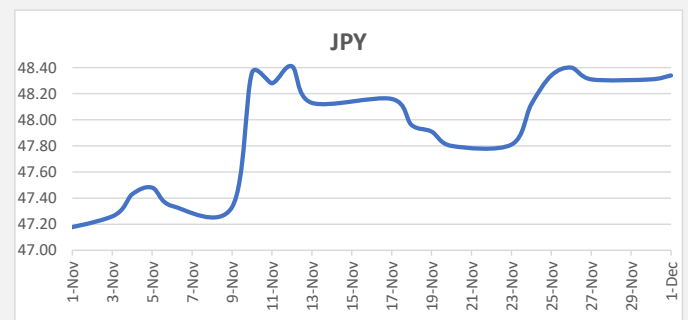

FJD strengthened against JPY by 0.03 points. JPY monthly average for this month is 48.33 The best importer rate for this month is today at 48.34 and the best exporter rate is 51.34 (JPY importer rate weakened on a 3 day moving average).