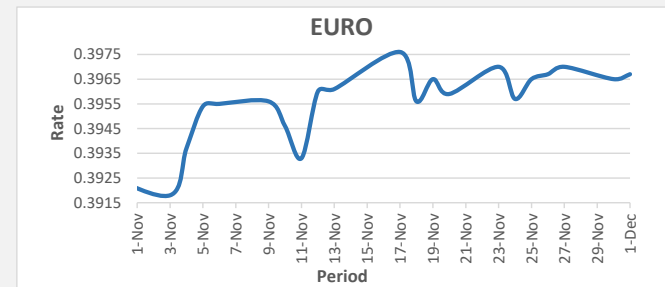

FJD weakened against EUR by 01 point. EUR monthly average for this month is at 0.3960. The best importer rate for this month was at 0.3960 and the best exporter rate was at 0.4079 (EUR Importer rate strengthened on a 3 day moving average).