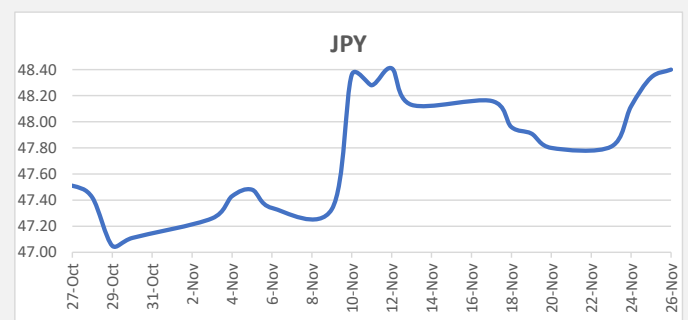

FJD strengthened against JPY by 0.06 points. JPY monthly average for this month is 47.91. The best importer rate for this month is today at 48.41 and the best exporter rate is 50.26 (JPY importer rate weakened on a 3 day moving average).