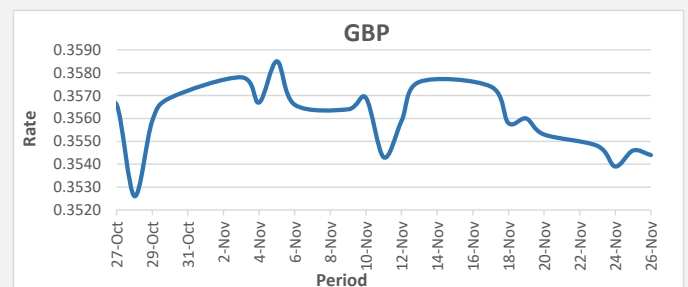

FJD weakened against GBP by 02 points. GBP monthly average for this month is at 0.3561. The best importer rate for this month was at 0.3585 and the best exporter rate is at 0.3619 (GBP Importer rate strengthened on a 3 day moving average).

Major Market-Daily movers

- *26/11 EUR - ECB Monetary Policy Meeting Accounts
- *26/11 JPY - Tokyo Consumer Price Index (YoY)(Nov)
- *26/11 USD - Thanksgiving Day

For more information please contact Treasury Department:

Umesh Prasad	umeshp@hfc.com.fj	3239139	9994971
Shoran Devi	shorand@hfc.com.fj	3239122	9993329
Sandhya Kiran	sandhyak@hfc.com.fj	3239149	9994117
Sinifa Lakalaka	sinifal@hfc.com.fj	3239191	9994117
Prasan Narayan	prasann@hfc.com.fj	3239190	9991332
James Krishna	jamesk@hfc.com.fj	666 3366	9991455
Rajesh Roshan	rajeshr@hfc.com.fj	666 3366	932 2876
Mohammed Sadiq	mohammeds1@hfc.com.fj	672 1257	998 9258