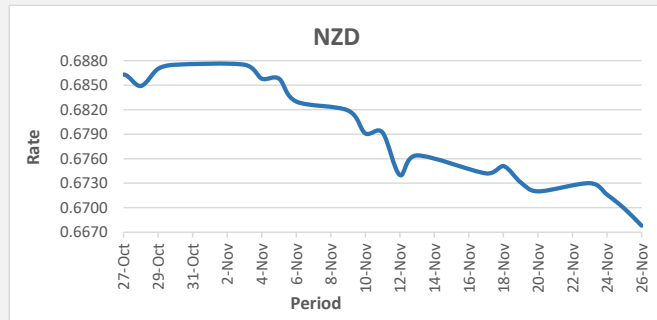

FJD weakened against NZD by 21 points. NZD monthly average for this month is at 0.6770. The best importer rate for this month was at 0.6875 and the best exporter rate was at 0.7008 (NZD importer rate has strengthened on a 3 day moving average).