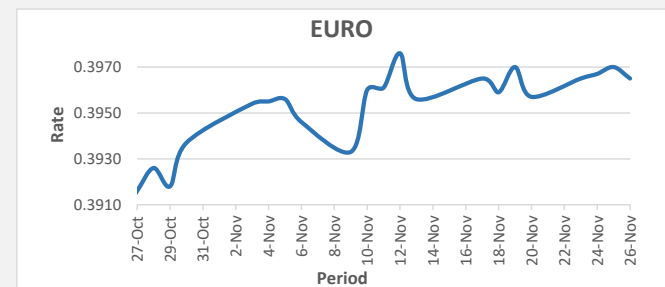

FJD weakened against EUR by 05 points. EUR monthly average for this month is at 0.3960. The best importer rate for this month was at 0.3976 and the best exporter rate was at 0.4053 (EUR Importer rate strengthened on a 3 day moving average).