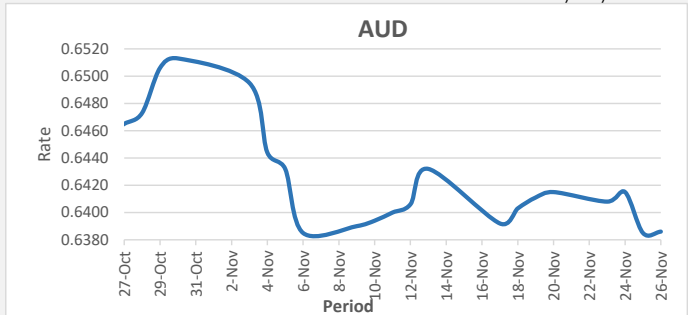

**FJD strengthened against USD by 09 points.** USD monthly average for this month was at 0.4669. The best importer rate for this month is today at 0.4718 and the best exporter for this month was at 0.4760 (USD Importer rate has weakened on a 3 day moving average).