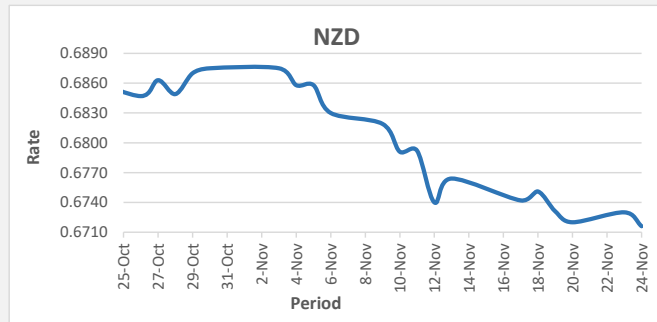

FJD weakened against NZD by 14 points. NZD monthly average for this month is at 0.6781. The best importer rate for this month was at 0.6875 and the best exporter rate was at 0.7046 (NZD importer rate has strengthened on a 3 day moving average).