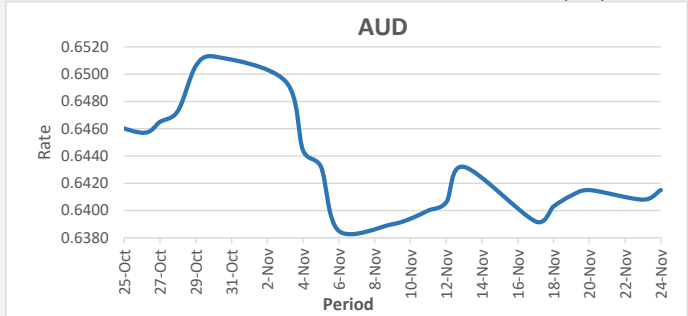

**FJD weakened against USD by 03 points.** USD monthly average for this month was at 0.4664. The best importer rate for this month was at 0.4696 and the best exporter for this month was at 0.4760 (USD Importer rate has weakened on a 3 day moving average).

**FJD strengthened against AUD by 07 points.** AUD monthly average for this month was at 0.6415. The best importer rate for this month was at 0.6495 and the best exporter rate for this month was at 0.6635 (AUD importer rate has strengthened on a 3 day moving average).