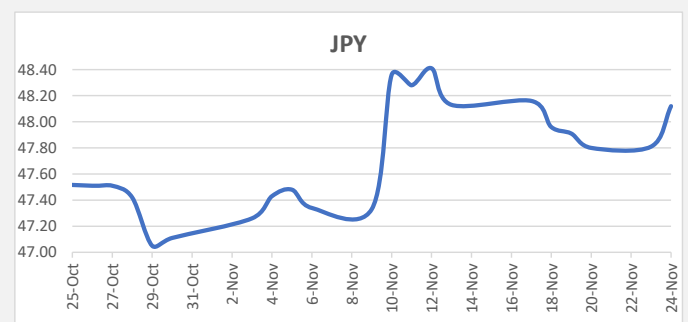

FJD strengthened against JPY by 0.31 points. JPY monthly average for this month is 47.85. The best importer rate for this month is today at 48.41 and the best exporter rate is 50.26 (JPY importer rate weakened on a 3 day moving average).