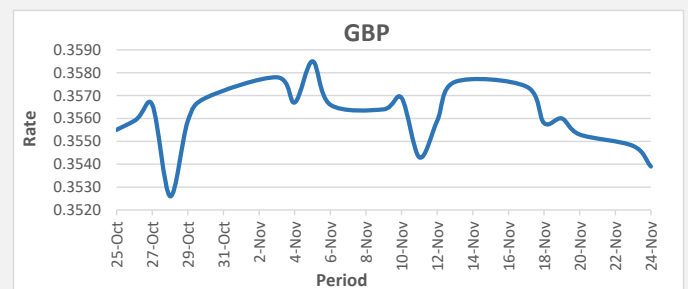

FJD weakened against GBP by 09 points. GBP monthly average for this month is at 0.3563. The best importer rate for this month was at 0.3585 and the best exporter rate is at 0.3619 (GBP Importer rate strengthened on a 3 day moving average).

Major Market-Daily movers

- *24/11 JPY - BoJ's Governor Kuroda speech
- *24/11 USD - Consumer Confidence for November
- *24/11 NZD - RBNZ Financial Stability Report

For more information please contact Treasury Department:

Umesh Prasad	umeshp@hfc.com.fj	3239139	9994971
Shoran Devi	shorand@hfc.com.fj	3239122	9993329
Sandhya Kiran	sandhyak@hfc.com.fj	3239149	9994117
Sinifa Lakalaka	sinifal@hfc.com.fj	3239191	9994117
Prasan Narayan	prasann@hfc.com.fj	3239190	9991332
James Krishna	jamesk@hfc.com.fj	666 3366	9991455
Rajesh Roshan	rajeshr@hfc.com.fj	666 3366	932 2876
Mohammed Sadiq	mohammeds1@hfc.com.fj	672 1257	998 9258