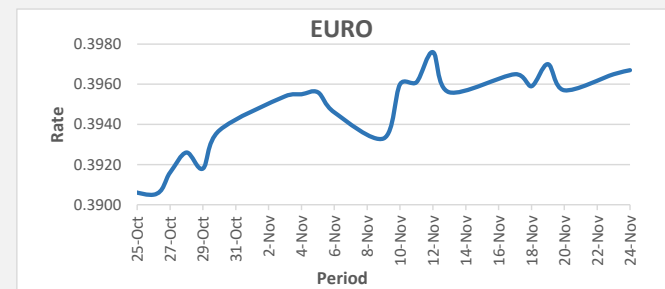

FJD strengthened against EUR by 02 points. EUR monthly average for this month is at 0.3959. The best importer rate for this month was at 0.3976 and the best exporter rate was at 0.4053 (EUR Importer rate strengthened on a 3 day moving average).