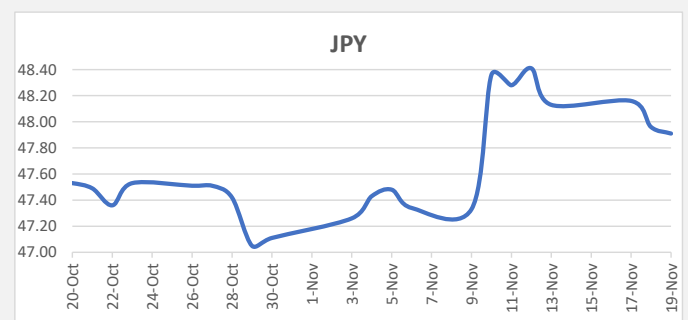

FJD weakened against JPY by 0.05 points. JPY monthly average for this month is 47.84. The best importer rate for this month is today at 48.41 and the best exporter rate is 50.26 (JPY importer rate weakened on a 3 day moving average).