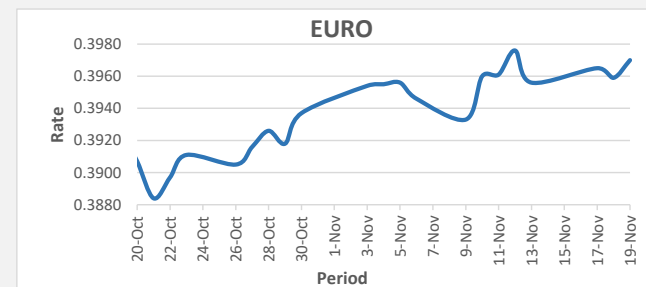

FJD strengthened against EUR by 11 points. EUR monthly average for this month is at 0.3958. The best importer rate for this month was at 0.3976 and the best exporter rate was at 0.4053 (EUR Importer rate strengthened on a 3 day moving average).