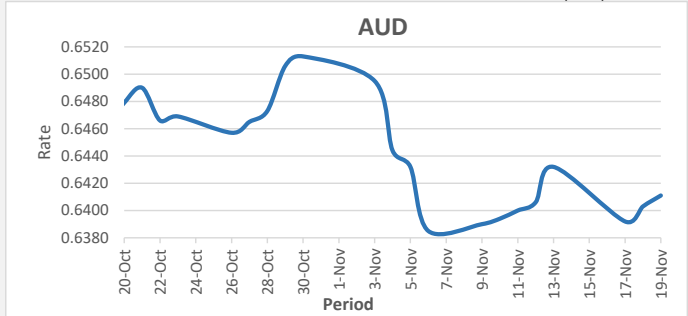

**FJD strengthened against USD by 11 points.** USD monthly average for this month was at 0.4658. The best importer rate for this month was at 0.4696 and the best exporter for this month was at 0.4760 (USD Importer rate has weakened on a 3 day moving average).

**FJD strengthened against AUD by 08 points.** AUD monthly average for this month was at 0.6415. The best importer rate for this month was at 0.6495 and the best exporter rate for this month was at 0.6635 (AUD importer rate has strengthened on a 3 day moving average).