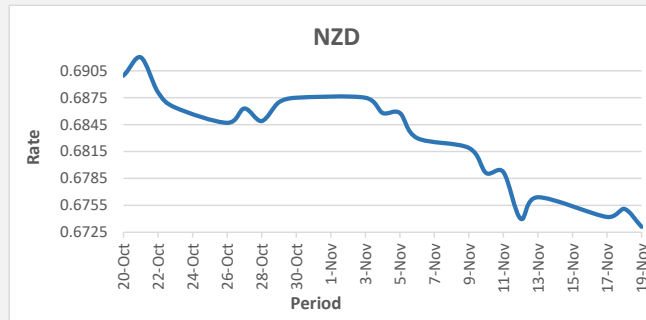

FJD weakened against NZD by 20 points. NZD monthly average for this month is at 0.6796. The best importer rate for this month was at 0.6875 and the best exporter rate was at 0.7061 (NZD importer rate has strengthened on a 3 day moving average).