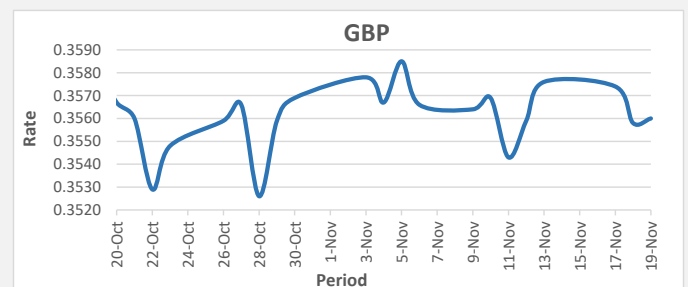

FJD strengthened against GBP by 02 points. GBP monthly average for this month is at 0.3567. The best importer rate for this month was at 0.3585 and the best exporter rate is at 0.3623 (GBP Importer rate strengthened on a 3 day moving average).

Major Market-Daily movers

- *19/11 EUR - ECB's President Lagarde Speech
- *19/11 USD - Initial Jobless Claims Nov.13
- *19/11 USD - Continuing Jobless Claims Nov.06
- *19/11 AUD - Retail Sales s.a (MoM)(Oct)

For more information please contact Treasury Department:

Umesh Prasad	umeshp@hfc.com.fj	3239139	9994971
Shoran Devi	shorand@hfc.com.fj	3239122	9993329
Sandhya Kiran	sandhyak@hfc.com.fj	3239149	9994117
Sinifa Lakalaka	sinifal@hfc.com.fj	3239191	9994117
Prasan Narayan	prasann@hfc.com.fj	3239190	9991332
James Krishna	jamesk@hfc.com.fj	666 3366	9991455
Rajesh Roshan	raieshr@hfc.com.fj	666 3366	932 2876
Mohammed Sadiq	mohammeds1@hfc.com.fj	672 1257	998 9258