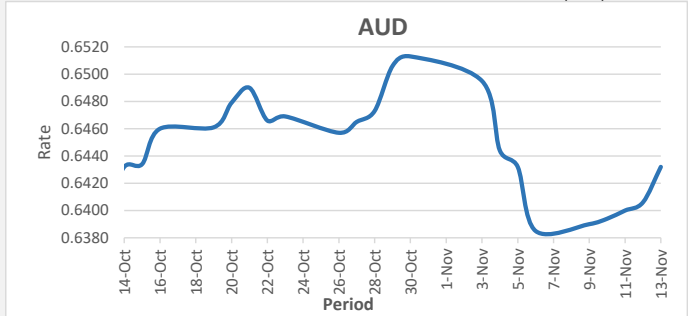

**FJD weakened against USD by 14 points.** USD monthly average for this month was at 0.4647. The best importer rate for this month was at 0.4673 and the best exporter for this month was at 0.4760 (USD Importer rate has weakened on a 3 day moving average).

**FJD strengthened against AUD by 26 points.** AUD monthly average for this month was at 0.6420. The best importer rate for this month was at 0.6495 and the best exporter rate for this month was at 0.6635 (AUD importer rate has strengthened on a 3 day moving average).