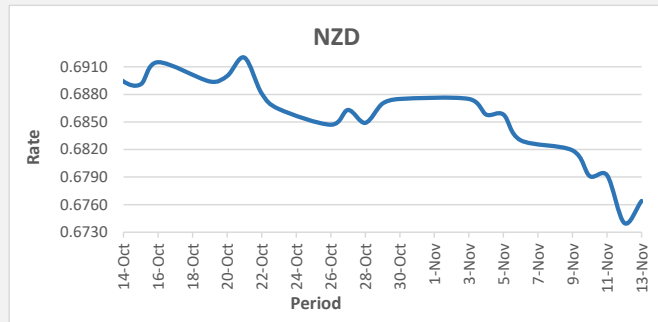

FJD strengthened against NZD by 24 points. NZD monthly average for this month is at 0.6814. The best importer rate for this month was at 0.6875 and the best exporter rate was at 0.7070 (NZD importer rate has strengthened on a 3 day moving average).