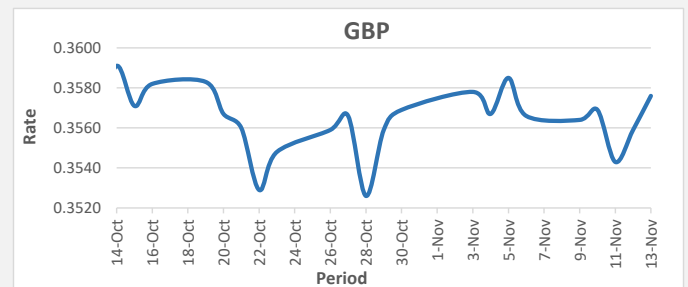

FJD strengthened against GBP by 17 points. GBP monthly average for this month is at 0.3567. The best importer rate for this month was at 0.3585 and the best exporter rate is at 0.3623 (GBP Importer rate strengthened on a 3 day moving average).

Major Market-Daily movers

- *13/11 EUR - Gross Domestic Product s.a (QoQ)(Q3)
- *13/11 EUR - Gross Domestic Product s.a (YoY)(Q3)
- *13/11 USD - BoE's Governor Bailey Speech

For more information please contact Treasury Department:

Umesh Prasad	umeshp@hfc.com.fj	3239139	9994971
Shoran Devi	shorand@hfc.com.fj	3239122	9993329
Sandhya Kiran	sandhyak@hfc.com.fj	3239149	9994117
Sinifa Lakalaka	sinifal@hfc.com.fj	3239191	9994117
Prasan Narayan	prasann@hfc.com.fj	3239190	9991332
James Krishna	jamesk@hfc.com.fj	666 3366	9991455
Rajesh Roshan	rajeshr@hfc.com.fj	666 3366	932 2876
Mohammed Sadiq	mohammeds1@hfc.com.fj	672 1257	998 9258