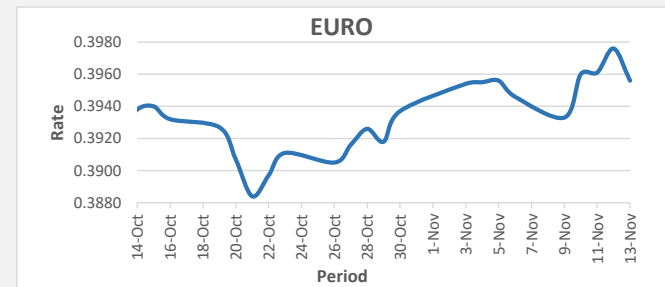

FJD weakened against EUR by 20 points. EUR monthly average for this month is at 0.3955. The best importer rate for this month was at 0.3976 and the best exporter rate was at 0.4053 (EUR Importer rate strengthened on a 3 day moving average).