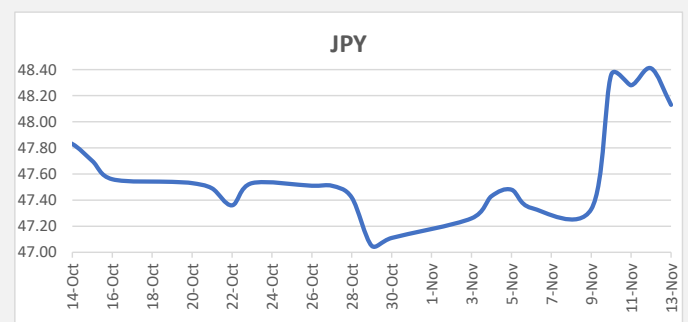

FJD weakened against JPY by 0.28 points. JPY monthly average for this month is 47.78. The best importer rate for this month is today at 48.41 and the best exporter rate is 50.26 (JPY importer rate weakened on a 3 day moving average).