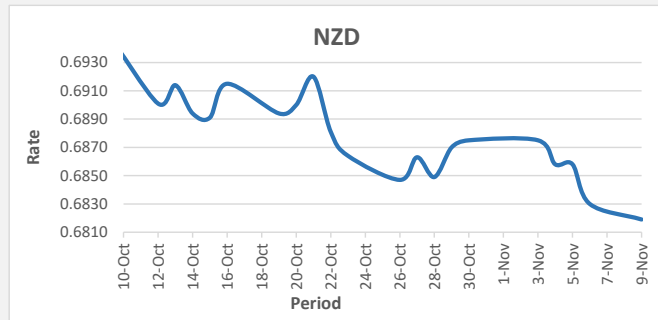

FJD weakened against NZD by 11 points. NZD monthly average for this month is at 0.6848. The best importer rate for this month was at 0.6875 and the best exporter rate was at 0.7149 (NZD importer rate has strengthened on a 3 day moving average).