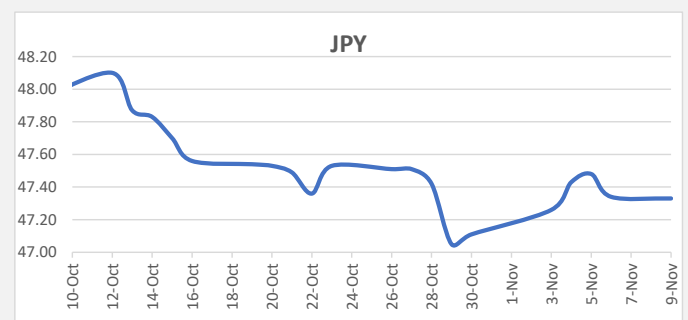

FJD weakened against JPY by 0.01 points. JPY monthly average for this month is 47.37 The best importer rate for this month is today at 47.48 and the best exporter rate is 50.26 (JPY importer rate weakened on a 3 day moving average).