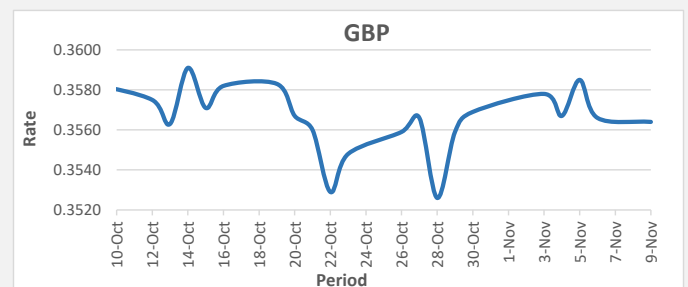

FJD weakened against GBP by 02 points. GBP monthly average for this month is at 0.3572. The best importer rate for this month was at 0.3585 and the best exporter rate is at 0.3644 (GBP Importer rate strengthened on a 3 day moving average).

Major Market-Daily movers

- *9/11 GBP - BoE's Governor Bailey Speech
- *9/11 CNY - Consumer Price Index
- *9/11 GBP - ILO Unemployment Rate (3M)(Sep)

For more information please contact Treasury Department:

Umesh Prasad	umeshp@hfc.com.fj	3239139	9994971
Shoran Devi	shorand@hfc.com.fj	3239122	9993329
Sandhya Kiran	sandhyak@hfc.com.fj	3239149	9994117
Sinifa Lakalaka	sinifal@hfc.com.fj	3239191	9994117
Prasan Narayan	prasann@hfc.com.fj	3239190	9991332
James Krishna	jamesk@hfc.com.fj	666 3366	9991455
Rajesh Roshan	rajeshr@hfc.com.fj	666 3366	932 2876
Mohammed Sadiq	mohammeds1@hfc.com.fj	672 1257	998 9258