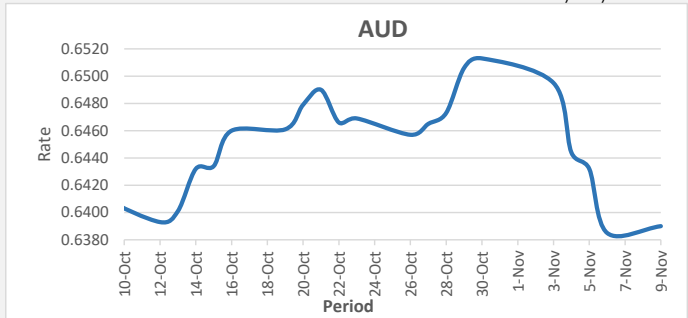

**FJD strengthened against USD by 08 points.** USD monthly average for this month was at 0.4631. The best importer rate for this month was at 0.4665 and the best exporter rate for this month was at 0.4760 (USD Importer rate has weakened on a 3 day moving average).

**FJD strengthened against AUD by 05 points.** AUD monthly average for this month was at 0.6429. The best importer rate for this month was at 0.6495 and the best exporter rate for this month was at 0.6635 (AUD importer rate has strengthened on a 3 day moving average).