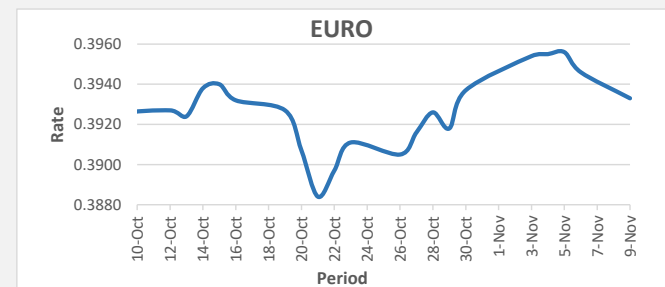

FJD weakened against EUR by 13 points. EUR monthly average for this month is at 0.3949. The best importer rate for this month was at 0.3956 and the best exporter rate was at 0.4053 (EUR Importer rate strengthened on a 3 day moving average).