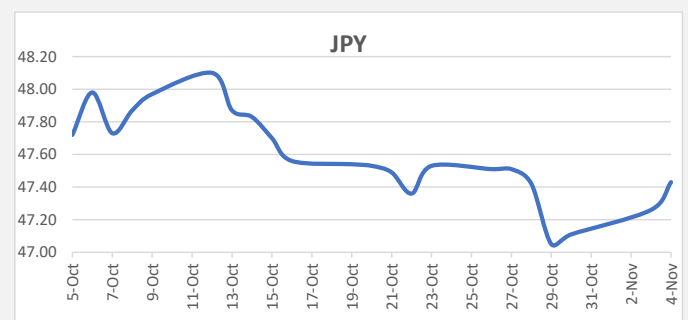

FJD strengthened against JPY by 0.17 points. JPY monthly average for this month is 47.35. The best importer rate for this month is today at 47.43 and the best exporter rate is 50.26 (JPY importer rate weakened on a 3 day moving average).