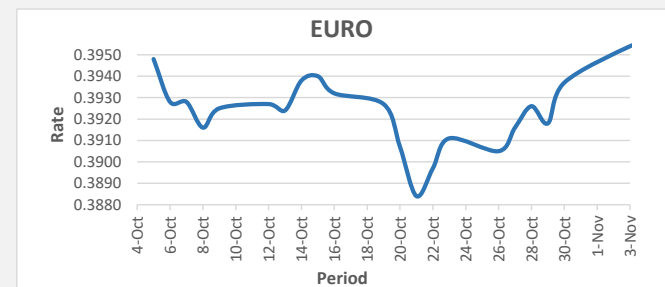

FJD strengthened against EUR by 17 points. EUR monthly average for this month is at 0.3954. The best importer rate for this month was at 0.3954 and the best exporter rate was at 0.4074 (EUR Importer rate strengthened on a 3 day moving average).