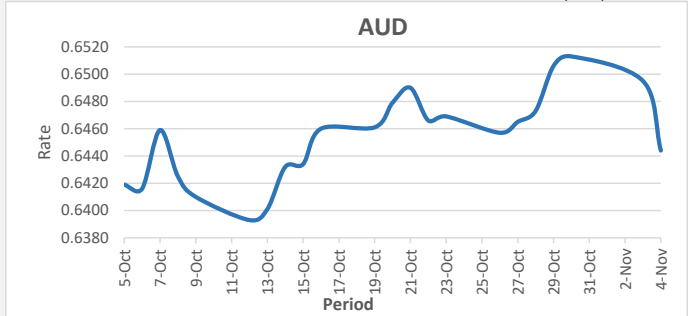

**FJD strengthened against USD by 27 points.** USD monthly average for this month was at 0.4604. The best importer rate for this month was at 0.4617 and the best exporter for this month was at 0.4760 (USD Importer rate has weakened on a 3 day moving average).

**FJD weakened against AUD by 51 points.** AUD monthly average for this month was at 0.6470. The best importer rate for this month was at 0.6495 and the best exporter rate for this month was at 0.6694 (AUD importer rate has strengthened on a 3 day moving average).