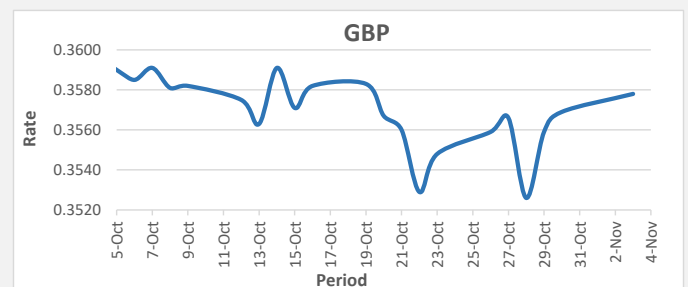

FJD weakened against GBP by 11 points. GBP monthly average for this month is at 0.3573. The best importer rate for this month was at 0.3578 and the best exporter rate is at 0.3647 (GBP Importer rate strengthened on a 3 day moving average).

Major Market-Daily movers

- *4/11 USD - ADP Employment Change (Oct)
- *4/11 USD - Trade Balance
- *4/11 USD - ISM Services PMI (Oct)
- *4/11 AUD - Trade Balance (MoM)(Sep)

For more information please contact Treasury Department:

Umesh Prasad	umeshp@hfc.com.fj	3239139	9994971
Shoran Devi	shorand@hfc.com.fj	3239122	9993329
Sandhya Kiran	sandhyak@hfc.com.fj	3239149	9994117
Sinifa Lakalaka	sinifal@hfc.com.fj	3239191	9994117
Prasan Narayan	prasann@hfc.com.fj	3239190	9991332
James Krishna	jamesk@hfc.com.fj	666 3366	9991455
Rajesh Roshan	raieshr@hfc.com.fj	666 3366	932 2876
Mohammed Sadiq	mohammeds1@hfc.com.fj	672 1257	998 9258