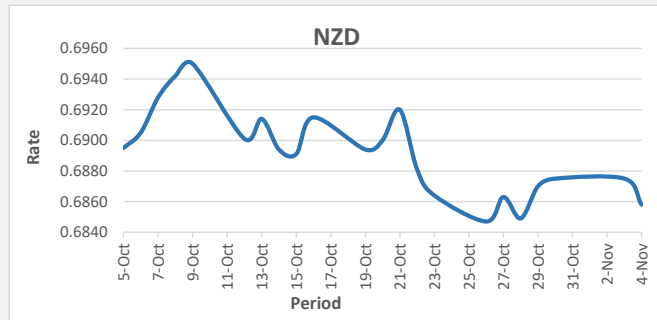

FJD weakened against NZD by 17 points. NZD monthly average for this month is at 0.6867. The best importer rate for this month was at 0.6875 and the best exporter rate was at 0.7188 (NZD importer rate has strengthened on a 3 day moving average).