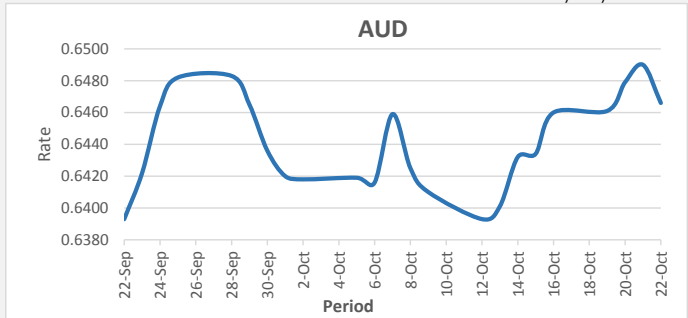

**FJD strengthened against USD by 29 points.** USD monthly average for this month was at 0.4606. The best importer rate for this month was at 0.4627 and the best exporter for this month was at 0.4751 (USD Importer rate has weakened on a 3 day moving average).

**FJD weakened against AUD by 24 points.** AUD monthly average for this month was at 0.6436. The best importer rate for this month was at 0.6490 and the best exporter rate for this month was at 0.6643 (AUD importer rate has strengthened on a 3 day moving average).