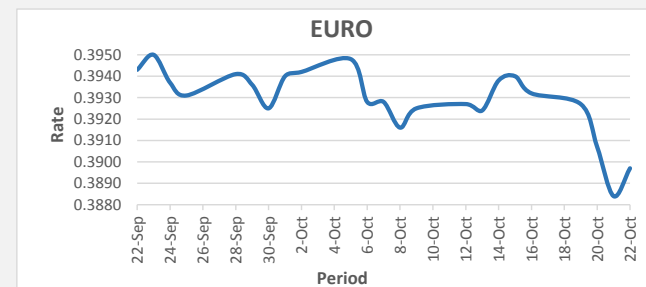

FJD strengthened against EUR by 13 points. EUR monthly average for this month is at 0.3925. The best importer rate for this month was at 0.3948 and the best exporter rate was at 0.4004 (EUR Importer rate strengthened on a 3 day moving average).