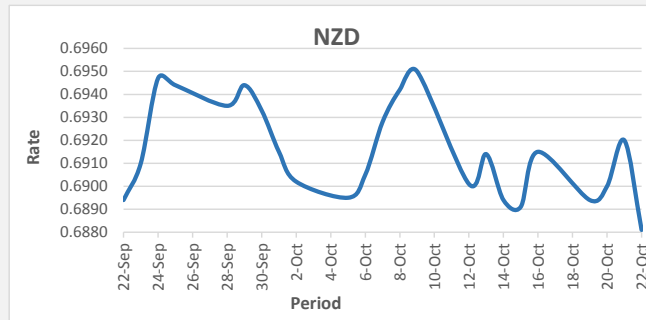

FJD weakened against NZD by 39 points. NZD monthly average for this month is at 0.6909. The best importer rate for this month was at 0.6950 and the best exporter rate was at 0.7221 (NZD importer rate has strengthened on a 3 day moving average).