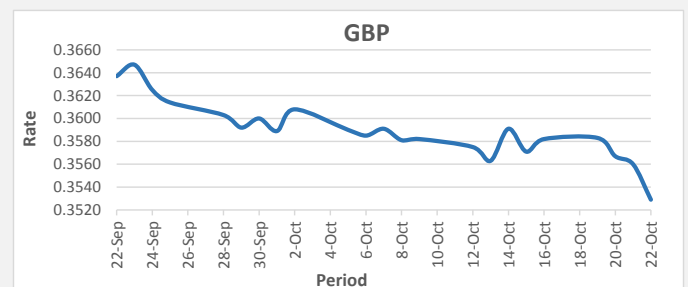

FJD weakened against GBP by 31 points. GBP monthly average for this month is at 0.3578. The best importer rate for this month was at 0.3608 and the best exporter rate is at 0.3609 (GBP Importer rate strengthened on a 3 day moving average).

Major Market-Daily movers

- *22/10 GBP - Governor Bailey speech
- *22/10 USD - Initial Jobless Claims (Oct 16)
- *22/10 EUR - Consumer Confidence (Oct)

For more information please contact Treasury Department:

Umesh Prasad	umeshp@hfc.com.fj	3239139	9994971
Shoran Devi	shorand@hfc.com.fj	3239122	9993329
Sandhya Kiran	sandhyak@hfc.com.fj	3239149	9994117
Sinifa Lakalaka	sinifal@hfc.com.fj	3239191	9994117
Prasan Narayan	prasann@hfc.com.fj	3239190	9991332
James Krishna	jamesk@hfc.com.fj	666 3366	9991455
Rajesh Roshan	rajeshr@hfc.com.fj	666 3366	932 2876
Mohammed Sadiq	mohammeds1@hfc.com.fj	672 1257	998 9258