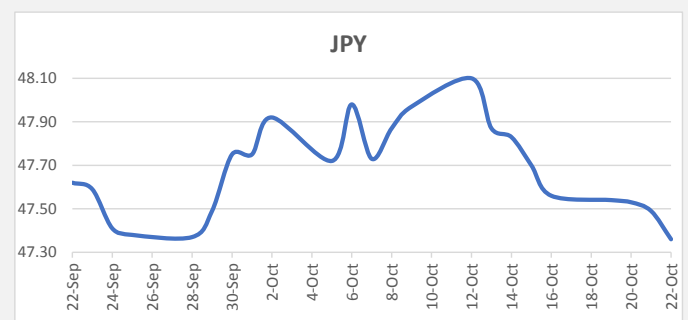

FJD weakened against JPY by 0.13 points. JPY monthly average for this month is 47.75. The best importer rate for this month is today at 48.10 and the best exporter rate is 50.36 (JPY importer rate weakened on a 3 day moving average).