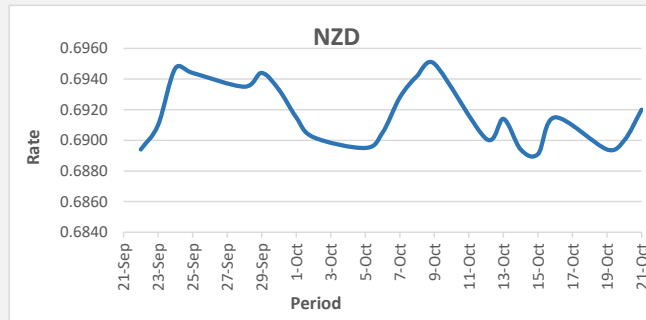

FJD strengthened against NZD by 20 points. NZD monthly average for this month is at 0.6911. The best importer rate for this month was at 0.6950 and the best exporter rate was at 0.7221 (NZD importer rate has strengthened on a 3 day moving average).