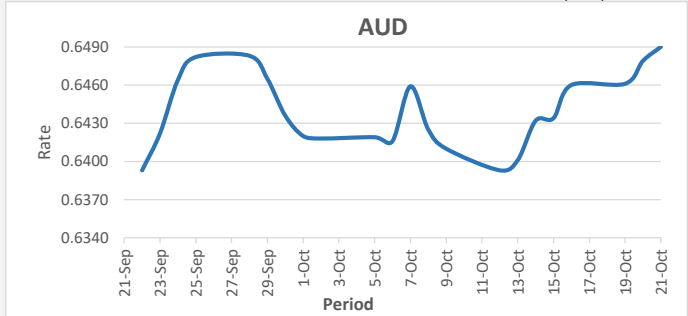

**FJD weakened against USD by 07 points.** USD monthly average for this month was at 0.4606. The best importer rate for this month was at 0.4627 and the best exporter for this month was at 0.4751 (USD Importer rate has weakened on a 3 day moving average).