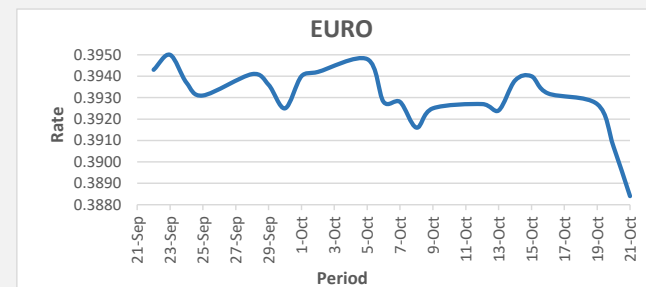

FJD weakened against EUR by 23 points. EUR monthly average for this month is at 0.3927. The best importer rate for this month was at 0.3948 and the best exporter rate was at 0.4004 (EUR Importer rate strengthened on a 3 day moving average).