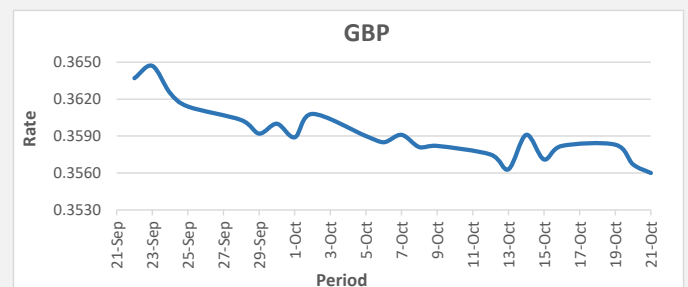

FJD weakened against GBP by 07 point. GBP monthly average for this month is at 0.3581. The best importer rate for this month was at 0.3608 and the best exporter rate is at 0.3640 (GBP Importer rate strengthened on a 3 day moving average).

Major Market-Daily movers

- *21/10 AUD - Retail Sales s.a. (MoM)(Sep) PREL
- *21/10 AUD - Leading Index (MoM)(Sep)
- *21/10 JPY - BoJ's Sakurai speech
- *21/10 USD - Fed's Brainard speech

For more information please contact Treasury Department:

Umesh Prasad	umeshp@hfc.com.fj	3239139	9994971
Shoran Devi	shorand@hfc.com.fj	3239122	9993329
Sandhya Kiran	sandhyak@hfc.com.fj	3239149	9994117
Sinifa Lakalaka	sinifal@hfc.com.fj	3239191	9994117
Prasan Narayan	prasann@hfc.com.fj	3239190	9991332
James Krishna	jamesk@hfc.com.fj	666 3366	9991455
Rajesh Roshan	raieshr@hfc.com.fj	666 3366	932 2876
Mohammed Sadiq	mohammeds1@hfc.com.fj	672 1257	998 9258