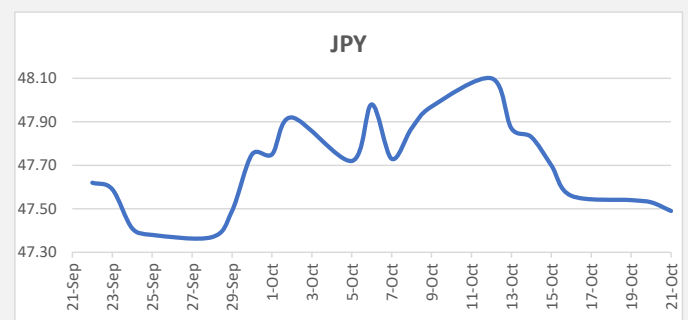

FJD weakened against JPY by 0.04 points. JPY monthly average for this month is 47.77 The best importer rate for this month is today at 48.10 and the best exporter rate is 50.49 (JPY importer rate weakened on a 3 day moving average).