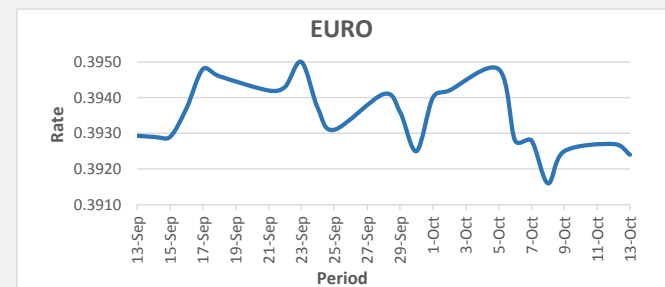

FJD weakened against EUR by 03 points. EUR monthly average for this month is at 0.3931. The best importer rate for this month was at 0.3948 and the best exporter rate was at 0.4036 (EUR Importer rate strengthened on a 3 day moving average).