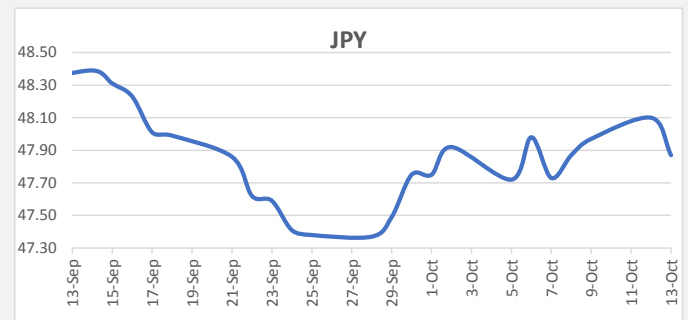

FJD weakened against JPY by 0.23 points. JPY monthly average for this month is 47.88. The best importer rate for this month is today at 48.10 and the best exporter rate is 50.72 (JPY importer rate weakened on a 3 day moving average).