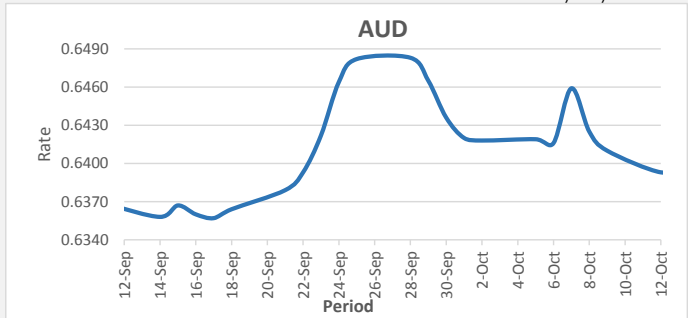

FJD weakened against USD by 02 points. USD monthly average for this month was at 0.4612. The best importer rate for this month was at 0.4627 and the best exporter rate for this month was at 0.4766 (USD Importer rate has weakened on a 3 day moving average).

FJD strengthened against AUD by 08 points. AUD monthly average for this month was at 0.6418. The best importer rate for this month was at 0.6459 and the best exporter rate for this month was at 0.6643 (AUD importer rate has strengthened on a 3 day moving average).