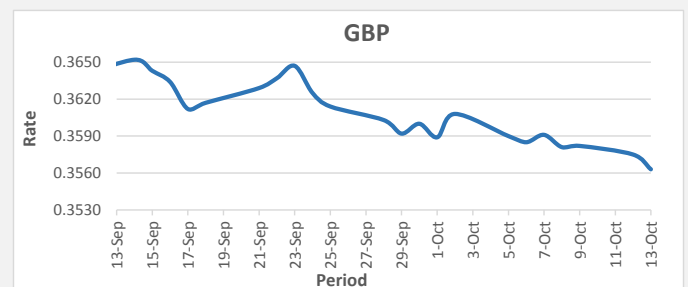

FJD weakened against GBP by 12 points. GBP monthly average for this month is at 0.3585. The best importer rate for this month was at 0.3608 and the best exporter rate is at 0.3643 (GBP Importer rate strengthened on a 3 day moving average).

Major Market-Daily movers

- *13/10 GBP - Claimant Count Change (Sep)
- *13/10 GBP - ILO Unemployment Rate (3M)(Aug)
- *13/10 EUR - German Harmonized Index of Consumer Prices (YoY)(Sep)
- *13/10 USD - Consumer Price Index ex Food & Energy (MoM)(Sep)

For more information please contact Treasury Department:

Umesh Prasad	umeshp@hfc.com.fj	3239139	9994971
Shoran Devi	shorand@hfc.com.fj	3239122	9993329
Sandhya Kiran	sandhyak@hfc.com.fj	3239149	9994117
Sinifa Lakalaka	sinifal@hfc.com.fj	3239191	9994117
Prasan Narayan	prasann@hfc.com.fj	3239190	9991332
James Krishna	jamesk@hfc.com.fj	666 3366	9991455
Rajesh Roshan	raieshr@hfc.com.fj	666 3366	932 2876
Mohammed Sadiq	mohammeds1@hfc.com.fj	672 1257	998 9258