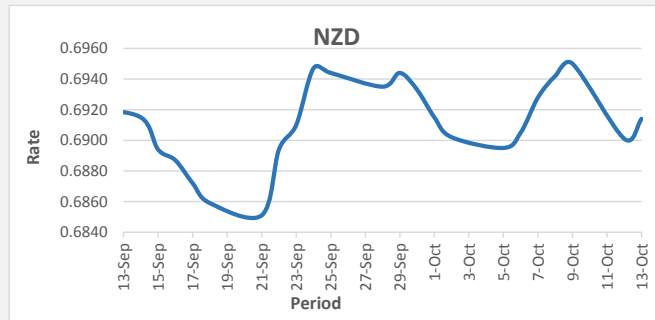

FJD strengthened against NZD by 13 points. NZD monthly average for this month is at 0.6917. The best importer rate for this month was at 0.6950 and the best exporter rate was at 0.7225 (NZD importer rate has strengthened on a 3 day moving average).