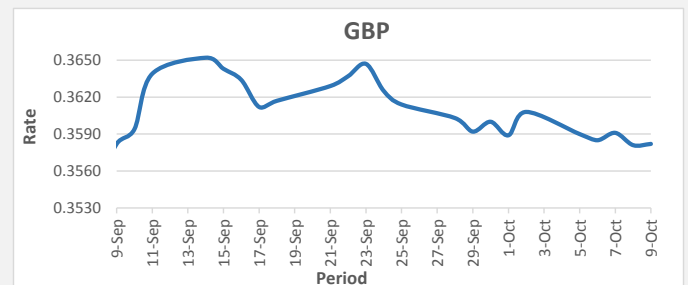

FJD strengthened against GBP by 01 point. GBP monthly average for this month is at 0.3589. The best importer rate for this month was at 0.3608 and the best exporter rate is at 0.3661 (GBP Importer rate strengthened on a 3 day moving average).

Major Market-Daily movers

- *09/10 JPY - Overall Household Spending (YoY)(Aug)
- *09/10 GBP - Industrial Production (MoM)(Aug)
- *09/10 GBP - Gross Domestic Product (MoM)(Aug)
- *09/10 CAD - Unemployment Rate (Sep)
- *09/10 CAD - Net change in Employment (Aug)

For more information please contact Treasury Department:

Umesh Prasad	umeshp@hfc.com.fj	3239139	9994971
Shoran Devi	shorand@hfc.com.fj	3239122	9993329
Sandhya Kiran	sandhyak@hfc.com.fj	3239149	9994117
Sinifa Lakalaka	sinifal@hfc.com.fj	3239191	9994117
Prasan Narayan	prasann@hfc.com.fj	3239190	9991332
James Krishna	jamesk@hfc.com.fj	666 3366	9991455
Rajesh Roshan	rajeshr@hfc.com.fj	666 3366	932 2876
Mohammed Sadiq	mohammeds1@hfc.com.fj	672 1257	998 9258