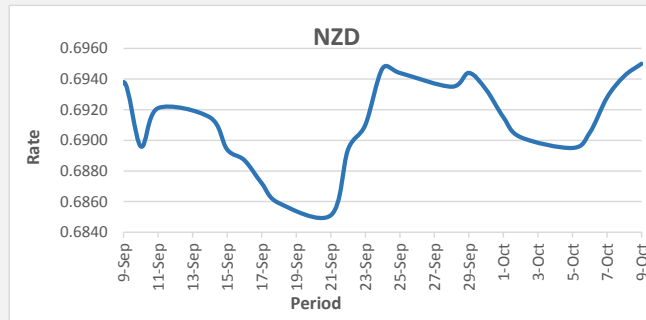

FJD strengthened against NZD by 08 points. NZD monthly average for this month is at 0.6920. The best importer rate for this month was at 0.6950 and the best exporter rate was at 0.7225 (NZD importer rate has strengthened on a 3 day moving average).