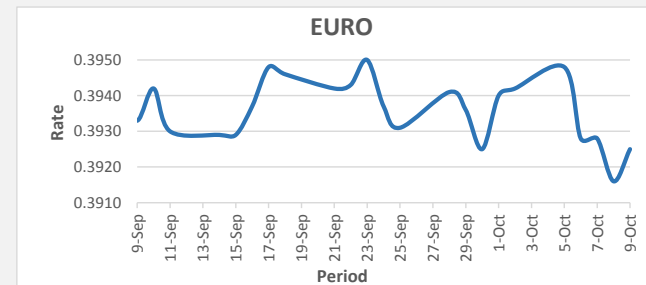

FJD strengthened against EUR by 09 points. EUR monthly average for this month is at 0.3932. The best importer rate for this month was at 0.3948 and the best exporter rate was at 0.4036 (EUR Importer rate strengthened on a 3 day moving average).