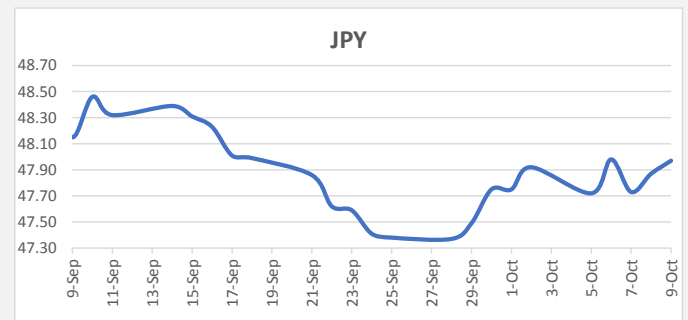

FJD strengthened against JPY by 0.10 points. JPY monthly average for this month is 47.85. The best importer rate for this month is today at 47.98 and the best exporter rate is 50.72 (JPY importer rate weakened on a 3 day moving average).