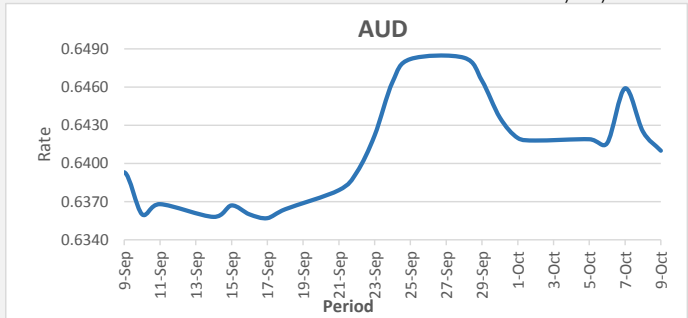

**FJD strengthened against USD by 07 points.** USD monthly average for this month was at 0.4608. The best importer rate for this month was at 0.4619 and the best exporter for this month was at 0.4766 (USD Importer rate has weakened on a 3 day moving average).

**FJD weakened against AUD by 15 points.** AUD monthly average for this month was at 0.6424. The best importer rate for this month was at 0.6459 and the best exporter rate for this month was at 0.6660 (AUD importer rate has strengthened on a 3 day moving average).