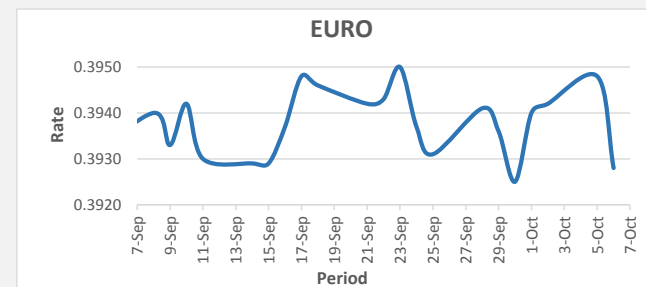

FJD remained the same against against EUR. EUR monthly average for this month is at 0.3937. The best importer rate for this month was at 0.3948 and the best exporter rate was at 0.4048 (EUR Importer rate strengthened on a 3 day moving average).