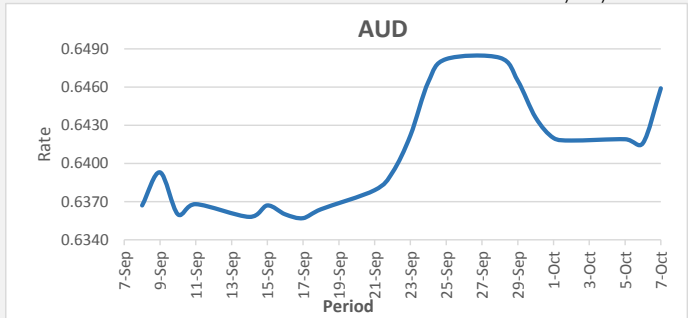

**FJD weakened against USD by 20 points.** USD monthly average for this month was at 0.4611. The best importer rate for this month was at 0.4619 and the best exporter for this month was at 0.4767 (USD Importer rate has weakened on a 3 day moving average).