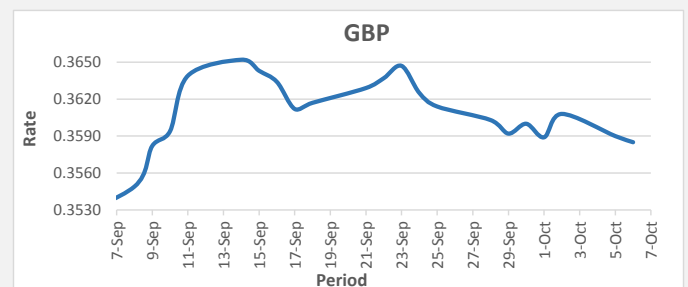

FJD strengthened against GBP by 06 points. GBP monthly average for this month is at 0.3593. The best importer rate for this month was at 0.3608 and the best exporter rate is at 0.3665 (GBP Importer rate strengthened on a 3 day moving average).

Major Market-Daily movers

- *07/10 USD - USD Fed's Chair Powell Speech
- *07/10 EUR - ECB's President Lagarde Speech
- *07/10 USD - FOMC Minutes

For more information please contact Treasury Department:

Umesh Prasad	umeshp@hfc.com.fj	3239139	9994971
Shoran Devi	shorand@hfc.com.fj	3239122	9993329
Sandhya Kiran	sandhyak@hfc.com.fj	3239149	9994117
Sinifa Lakalaka	sinifal@hfc.com.fj	3239191	9994117
Prasan Narayan	prasann@hfc.com.fj	3239190	9991332
James Krishna	jamesk@hfc.com.fj	666 3366	9991455
Rajesh Roshan	rajeshr@hfc.com.fj	666 3366	932 2876
Mohammed Sadiq	mohammeds1@hfc.com.fj	672 1257	998 9258