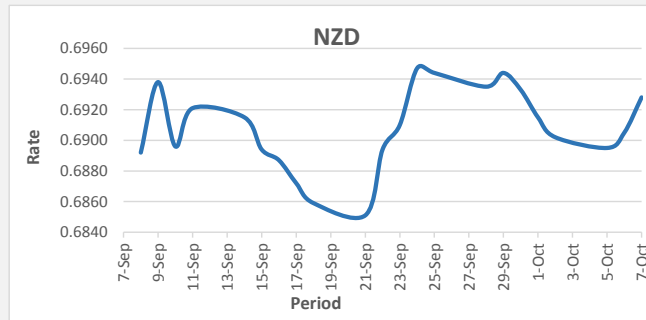

FJD strengthened against NZD by 23 points. NZD monthly average for this month is at 0.6909. The best importer rate for this month was at 0.6928 and the best exporter rate was at 0.7225 (NZD importer rate has strengthened on a 3 day moving average).