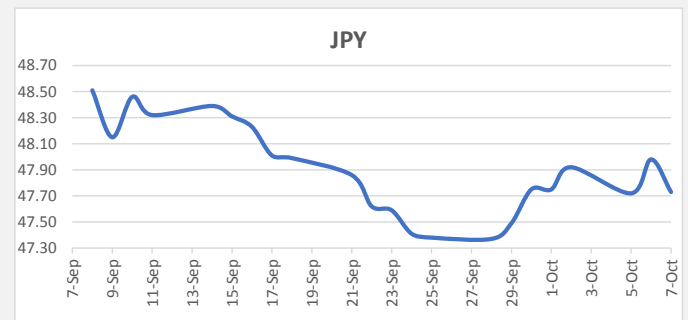

FJD weakened against JPY by 0.25 points. JPY monthly average for this month is 47.82. The best importer rate for this month is today at 47.98 and the best exporter rate is 50.72 (JPY importer rate weakened on a 3 day moving average).