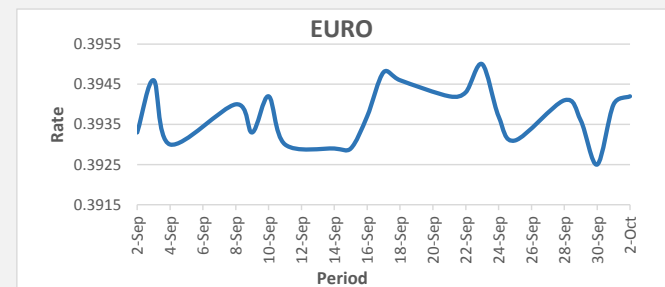

FJD strengthened against EUR by 02 points. EUR monthly average for this month is at 0.3941. The best importer rate for this month was at 0.3942 and the best exporter rate was at 0.4060 (EUR Importer rate strengthened on a 3 day moving average).