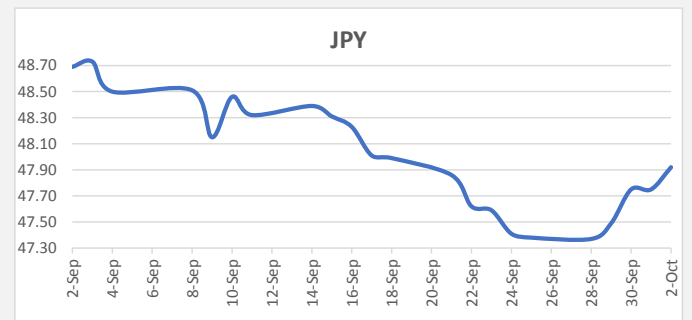

FJD strengthened against JPY by 0.17 points. JPY monthly average for this month is 47.84. The best importer rate for this month is today at 47.92 and the best exporter rate is 50.75 (JPY importer rate weakened on a 3 day moving average).