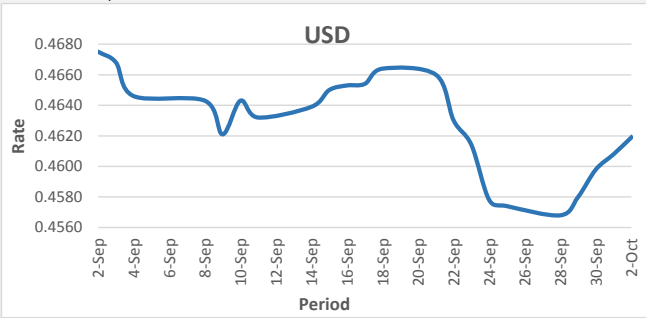

## Foreign Exchange Commentary

SWIFT: HFCLFJFJ  
BSB: 129-010

2/10/2020

**FJD strengthened against USD by 11 points.** USD monthly average for this month was at 0.4614. The best importer rate for this month was at 0.4619 and the best exporter for this month was at 0.4778 (USD Importer rate has weakened on a 3 day moving average).