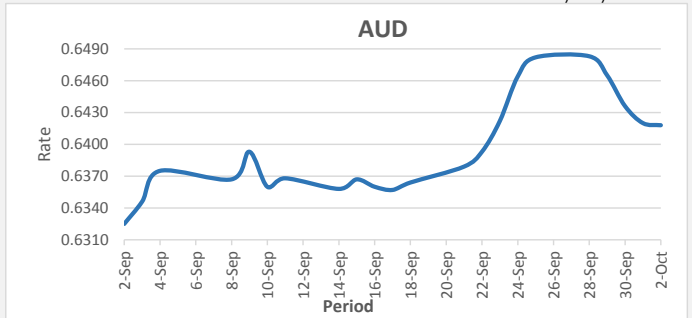

## Foreign Exchange Commentary

SWIFT: HFCLFJFJ  
BSB: 129-010

2/10/2020

**FJD strengthened against USD by 11 points.** USD monthly average for this month was at 0.4614. The best importer rate for this month was at 0.4619 and the best exporter for this month was at 0.4778 (USD Importer rate has weakened on a 3 day moving average).