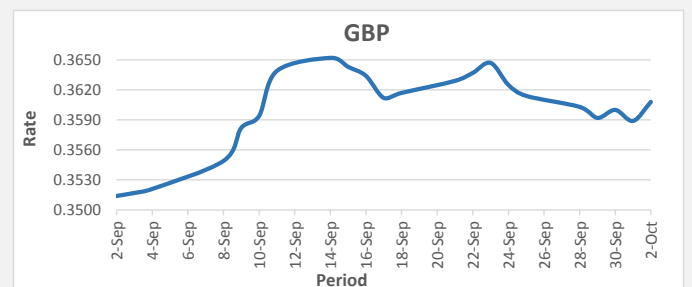

FJD weakened against GBP by 19 points. GBP monthly average for this month is at 0.3599. The best importer rate for this month was at 0.3608 and the best exporter rate is at 0.3669 (GBP Importer rate strengthened on a 3 day moving average).

Major Market-Daily movers

- *02/10 AUD - Retail Sales s.a (MoM)(Aug)
- *02/10 USD - Nonfarm Payrolls (Sep)
- *02/10 USD - Factory Orders (MoM)(Aug)

For more information please contact Treasury Department:

Umesh Prasad	umeshp@hfc.com.fj	3239139	9994971
Shoran Devi	shorand@hfc.com.fj	3239122	9993329
Sandhya Kiran	sandhyak@hfc.com.fj	3239149	9994117
Sinifa Lakalaka	sinifal@hfc.com.fj	3239191	9994117
Prasan Narayan	prasann@hfc.com.fj	3239190	9991332
James Krishna	jamesk@hfc.com.fj	666 3366	9991455
Rajesh Roshan	rajeshr@hfc.com.fj	666 3366	932 2876
Mohammed Sadiq	mohammeds1@hfc.com.fj	672 1257	998 9258