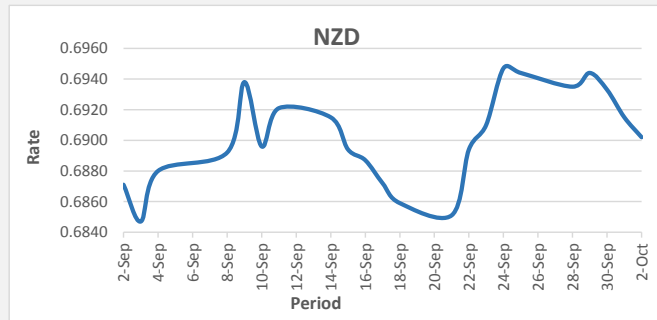

FJD weakened against NZD by 13 points. NZD monthly average for this month is at 0.6909. The best importer rate for this month was at 0.6915 and the best exporter rate was at 0.7232 (NZD importer rate has strengthened on a 3 day moving average).