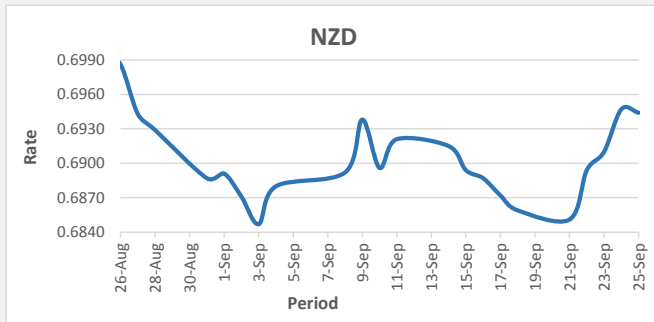

FJD weakened against NZD by 03 points. NZD monthly average for this month is at 0.6895. The best importer rate for this month was at 0.6938 and the best exporter rate was at 0.7177 (NZD importer rate has strengthened on a 3 day moving average).