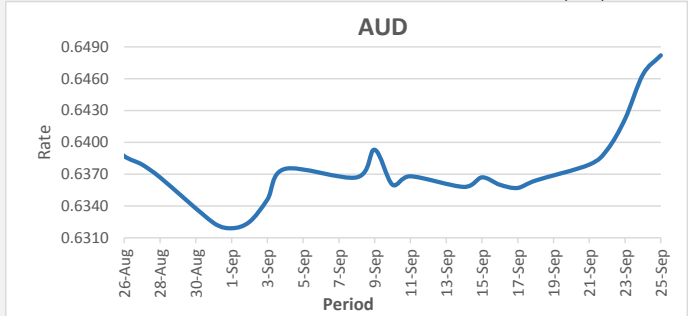

**FJD weakened against USD by 04 points.** USD monthly average for this month was at 0.4640. The best importer rate for this month was at 0.4675 and the best exporter rate for this month was at 0.4744 (USD Importer rate has weakened on a 3 day moving average).

**FJD strengthened against AUD by 18 points.** AUD monthly average for this month was at 0.6378. The best importer rate for this month was at 0.6393 and the best exporter rate for this month was at 0.6569 (AUD importer rate has strengthened on a 3 day moving average).