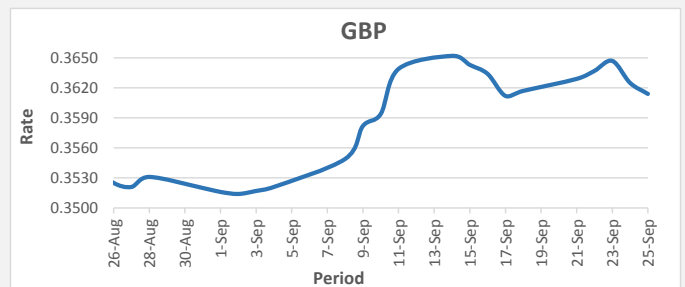

FJD weakened against GBP by 11 points. GBP monthly average for this month is at 0.3597. The best importer rate for this month was at 0.3652 and the best exporter rate is at 0.3594 (GBP Importer rate strengthened on a 3 day moving average).

Major Market-Daily movers

- *25/09 USD - Durable Goods Orders (Aug)
- *25/09 USD - Nondefense Capital Goods Orders ex Aircraft (Aug)
- *25/09 GBP - GFK Consumer Confidence (Sep)

For more information please contact Treasury Department:

Umesh Prasad	umeshp@hfc.com.fj	3239139	9994971
Shoran Devi	shorand@hfc.com.fj	3239122	9993329
Sandhya Kiran	sandhyak@hfc.com.fj	3239149	9994117
Sinifa Lakalaka	sinifal@hfc.com.fj	3239191	9994117
Prasan Narayan	prasann@hfc.com.fj	3239190	9991332
James Krishna	jamesk@hfc.com.fj	666 3366	9991455
Rajesh Roshan	rajeshr@hfc.com.fj	666 3366	932 2876
Mohammed Sadiq	mohammeds1@hfc.com.fj	672 1257	998 9258