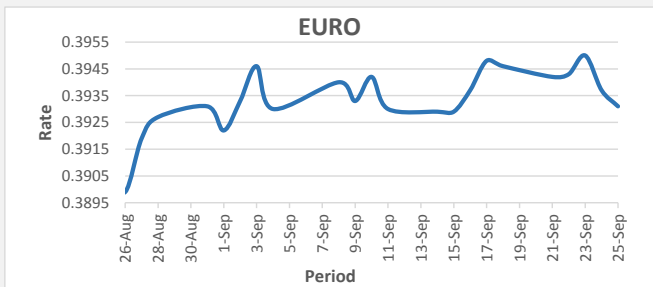

FJD weakened against EUR by 06 points. EUR monthly average for this month is at 0.3937. The best importer rate for this month was at 0.3948 and the best exporter rate was at 0.4042 (EUR Importer rate strengthened on a 3 day moving average).