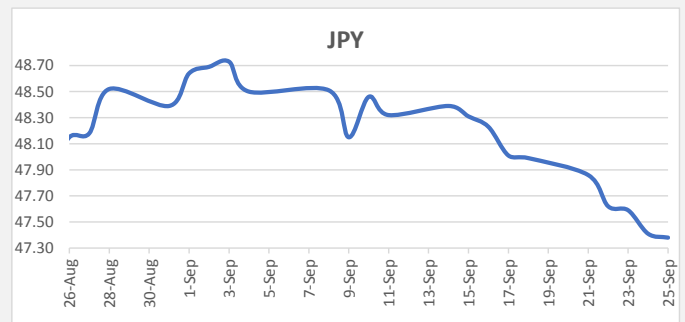

FJD weakened against JPY by 0.03 points. JPY monthly average for this month is 48.16. The best importer rate for this month is today at 48.73 and the best exporter rate is 50.38 (JPY importer rate weakened on a 3 day moving average).