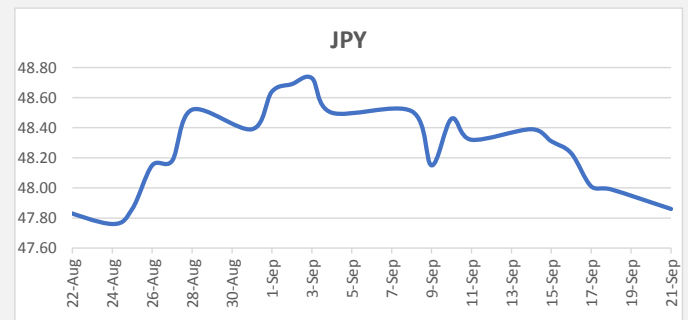

FJD weakened against JPY by 0.13 points. JPY monthly average for this month is 48.34. The best importer rate for this month is today at 48.73 and the best exporter rate is 50.86 (JPY importer rate weakened on a 3 day moving average).