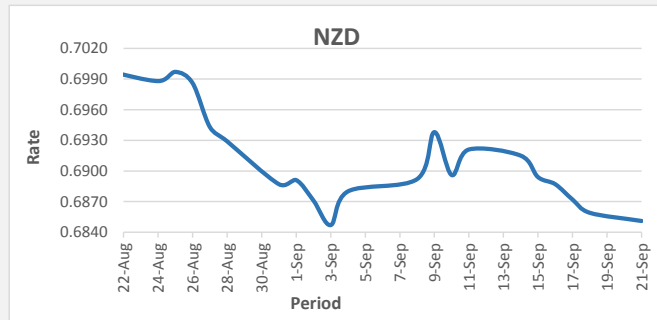

FJD weakened against NZD by 08 points. NZD monthly average for this month is at 0.6887. The best importer rate for this month was at 0.6938 and the best exporter rate was at 0.7177 (NZD importer rate has strengthened on a 3 day moving average).