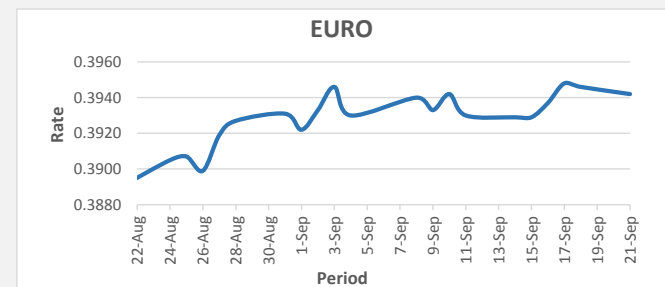

FJD weakened against EUR by 04 points. EUR monthly average for this month is at 0.3936. The best importer rate for this month was at 0.3948 and the best exporter rate was at 0.4042 (EUR Importer rate strengthened on a 3 day moving average).