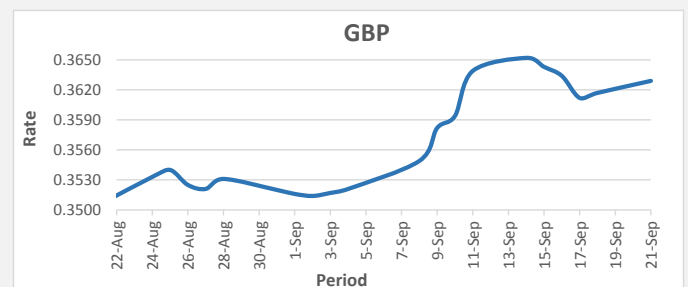

FJD strengthened against GBP by 12 points. GBP monthly average for this month is at 0.3587. The best importer rate for this month was at 0.3652 and the best exporter rate is at 0.3594 (GBP Importer rate strengthened on a 3 day moving average).

Major Market-Daily movers

*21/09 GBP - Inflation Report Hearings

*21/09 USD - Fed's Chair Powell speech

For more information please contact Treasury Department:

Umesh Prasad	umeshp@hfc.com.fj	3239139	9994971
Shoran Devi	shorand@hfc.com.fj	3239122	9993329
Sandhya Kiran	sandhyak@hfc.com.fj	3239149	9994117
Sinifa Lakalaka	sinifal@hfc.com.fj	3239191	9994117
Prasan Narayan	prasann@hfc.com.fj	3239190	9991332
James Krishna	jamesk@hfc.com.fj	666 3366	9991455
Rajesh Roshan	rajeshr@hfc.com.fj	666 3366	932 2876
Mohammed Sadiq	mohammeds1@hfc.com.fj	672 1257	998 9258