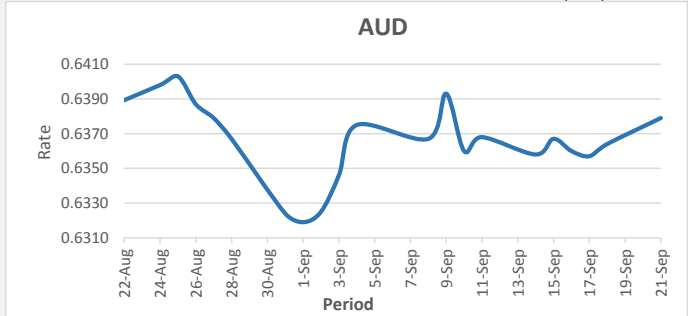

**FJD weakened against USD by 04 points.** USD monthly average for this month was at 0.4651. The best importer rate for this month was at 0.4675 and the best exporter for this month was at 0.4791 (USD Importer rate has weakened on a 3 day moving average).

**FJD strengthened against AUD by 15 points.** AUD monthly average for this month was at 0.6360. The best importer rate for this month was at 0.6393 and the best exporter rate for this month was at 0.6569 (AUD importer rate has strengthened on a 3 day moving average).