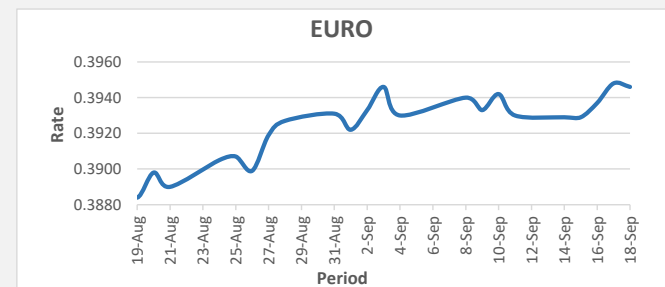

FJD weakened against EUR by 02 points. EUR monthly average for this month is at 0.3936. The best importer rate for this month was at 0.3948 and the best exporter rate was at 0.4042 (EUR Importer rate strengthened on a 3 day moving average).