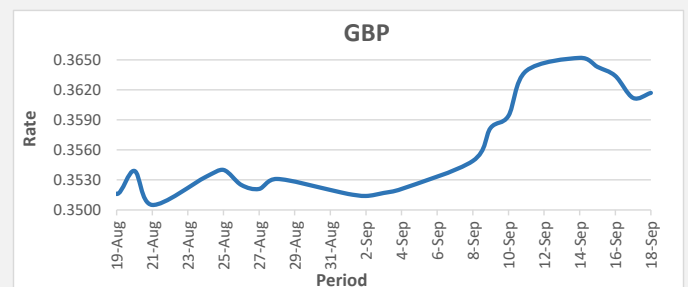

FJD strengthened against GBP by 05 points. GBP monthly average for this month is at 0.3584. The best importer rate for this month was at 0.3652 and the best exporter rate is at 0.3594 (GBP Importer rate strengthened on a 3 day moving average).

Major Market-Daily movers

- *18/09 JPY - National Consumer Price Index (YoY)(Aug)
- *18/09 JPY - National CPI ex Food Energy
- *18/09 USD - Retail Sales (YoY)(Aug)
- *18/09 USD - Michigan Consumer Sentiment Index (Sep)

For more information please contact Treasury Department:

Umesh Prasad	umeshp@hfc.com.fj	3239139	9994971
Shoran Devi	shorand@hfc.com.fj	3239122	9993329
Sandhya Kiran	sandhyak@hfc.com.fj	3239149	9994117
Sinifa Lakalaka	sinifal@hfc.com.fj	3239191	9994117
Prasan Narayan	prasann@hfc.com.fj	3239190	9991332
James Krishna	jamesk@hfc.com.fj	666 3366	9991455
Rajesh Roshan	raieshr@hfc.com.fj	666 3366	932 2876
Mohammed Sadiq	mohammeds1@hfc.com.fj	672 1257	998 9258