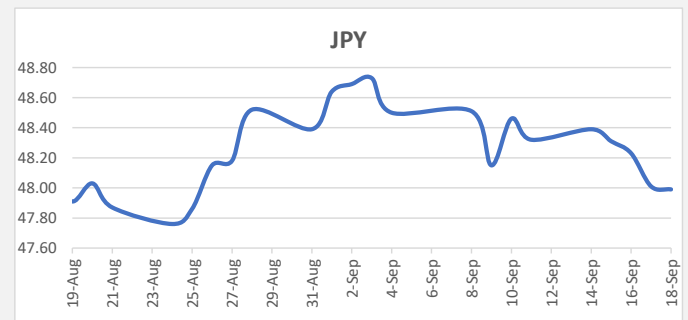

FJD weakened against JPY by 0.02 points. JPY monthly average for this month is 48.37. The best importer rate for this month is today at 48.73 and the best exporter rate is 50.99 (JPY importer rate weakened on a 3 day moving average).