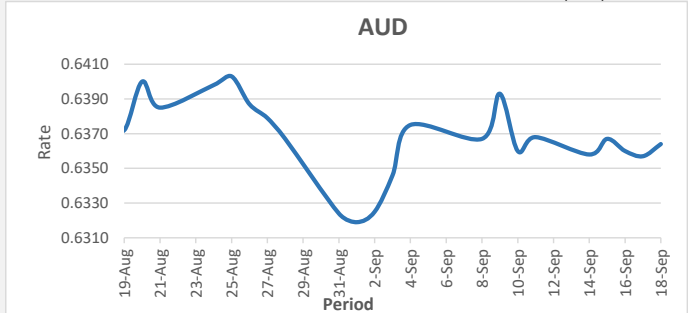

**FJD strengthened against USD by 10 points.** USD monthly average for this month was at 0.4651. The best importer rate for this month was at 0.4675 and the best exporter rate for this month was at 0.4791 (USD Importer rate has weakened on a 3 day moving average).