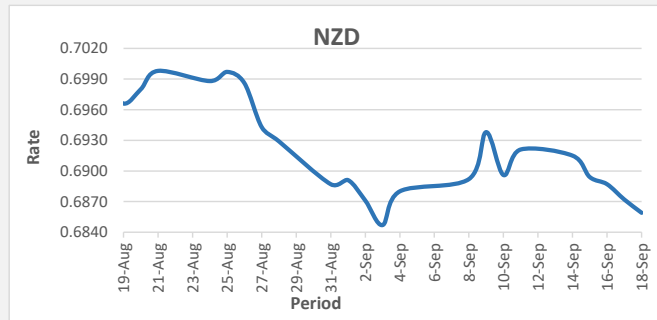

FJD weakened against NZD by 13 points. NZD monthly average for this month is at 0.6889. The best importer rate for this month was at 0.6938 and the best exporter rate was at 0.7177 (NZD importer rate has strengthened on a 3 day moving average).