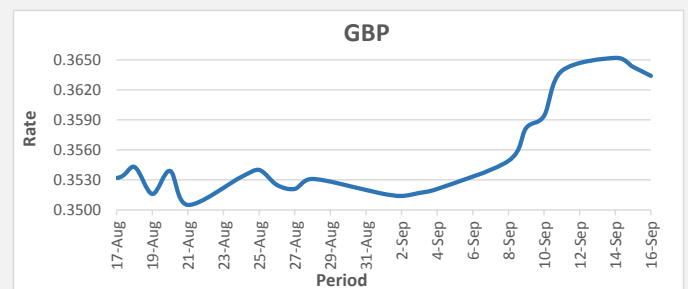

FJD weakened against GBP by 09 points. GBP monthly average for this month is at 0.3578. The best importer rate for this month was at 0.3652 and the best exporter rate is at 0.3594 (GBP Importer rate strengthened on a 3 day moving average).

Major Market-Daily movers

- *16/09 JPY - Merchandise Trade Balance (Aug)
- *16/09 AUD - Westpac Leading Index (MoM)(Aug)
- *16/09 GBP - Consumer Price Index (YoY)(Aug)
- *16/09 USD - Retail Sales (MoM)(Aug)

For more information please contact Treasury Department:

Umesh Prasad	umeshp@hfc.com.fj	3239139	9994971
Shoran Devi	shorand@hfc.com.fj	3239122	9993329
Sandhya Kiran	sandhyak@hfc.com.fj	3239149	9994117
Sinifa Lakalaka	sinifal@hfc.com.fj	3239191	9994117
Prasan Narayan	prasann@hfc.com.fj	3239190	9991332
James Krishna	jamesk@hfc.com.fj	666 3366	9991455
Rajesh Roshan	raieshr@hfc.com.fj	666 3366	932 2876
Mohammed Sadiq	mohammeds1@hfc.com.fj	672 1257	998 9258