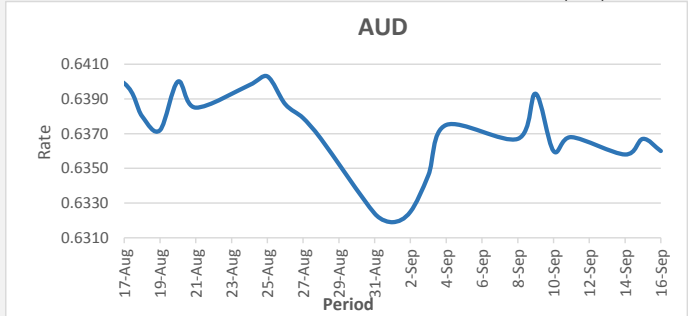

**FJD strengthened against USD by 03 points.** USD monthly average for this month was at 0.4649. The best importer rate for this month was at 0.4675 and the best exporter rate for this month was at 0.4791 (USD Importer rate has weakened on a 3 day moving average).

**FJD weakened against AUD by 07 points.** AUD monthly average for this month was at 0.6358. The best importer rate for this month was at 0.6393 and the best exporter rate for this month was at 0.6569 (AUD importer rate has strengthened on a 3 day moving average).