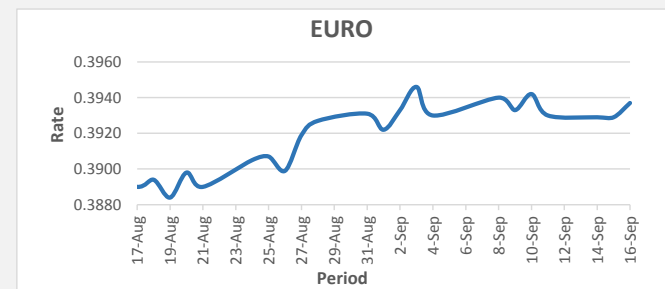

FJD strengthened against EUR by 08 points. EUR monthly average for this month is at 0.3934. The best importer rate for this month was at 0.3946 and the best exporter rate was at 0.4042 (EUR Importer rate strengthened on a 3 day moving average).