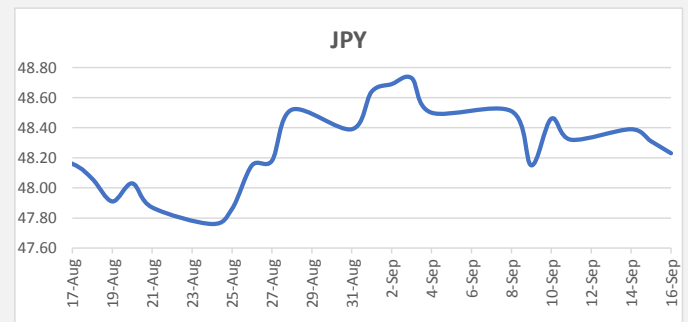

FJD weakened against JPY by 0.08 points. JPY monthly average for this month is 48.45. The best importer rate for this month is today at 48.73 and the best exporter rate is 51.15 (JPY importer rate weakened on a 3 day moving average).