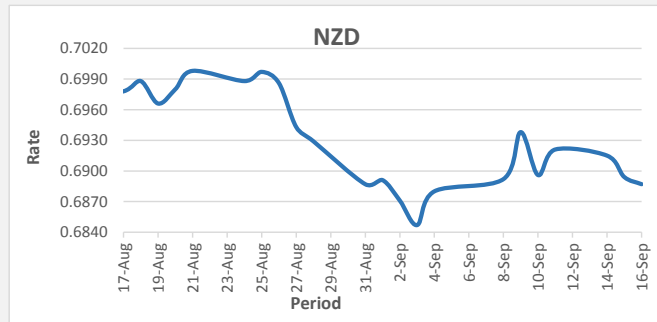

**FJD strengthened against USD by 03 points.** USD monthly average for this month was at 0.4649. The best importer rate for this month was at 0.4675 and the best exporter rate for this month was at 0.4791 (USD Importer rate has weakened on a 3 day moving average).

**FJD weakened against AUD by 07 points.** AUD monthly average for this month was at 0.6358. The best importer rate for this month was at 0.6393 and the best exporter rate for this month was at 0.6569 (AUD importer rate has strengthened on a 3 day moving average).