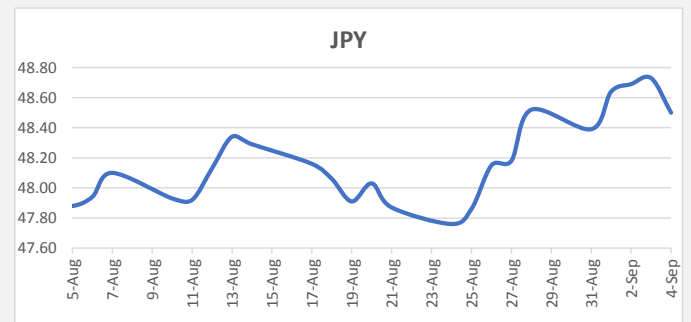

FJD weakened against JPY by 0.23 points. JPY monthly average for this month is 48.64. The best importer rate for this month is today at 48.73 and the best exporter rate is 51.50 (JPY importer rate weakened on a 3 day moving average).