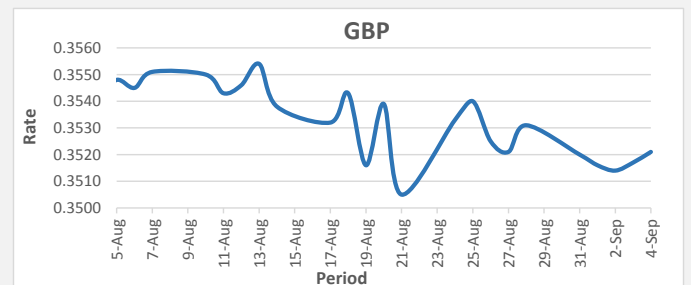

FJD strengthened against GBP by 04 points. GBP monthly average for this month is at 0.3516. The best importer rate for this month was at 0.3521 and the best exporter rate is at 0.3594 (GBP Importer rate strengthened on a 3 day moving average).

Major Market-Daily movers

- *04/09 AUD - Retail Sales s.a (MoM)(Jul)
- *04/09 USD - Nonfarm Payrolls (Aug)
- *04/09 CAD - Unemployment Rate (Aug)
- *04/09 CAD - Net Change in Employment (Aug)

For more information please contact Treasury Department:

Umesh Prasad	umeshp@hfc.com.fj	3239139	9994971
Shoran Devi	shorand@hfc.com.fj	3239122	9993329
Sandhya Kiran	sandhyak@hfc.com.fj	3239149	9994117
Sinifa Lakalaka	sinifal@hfc.com.fj	3239191	9994117
Prasan Narayan	prasann@hfc.com.fj	3239190	9991332
James Krishna	jamesk@hfc.com.fj	666 3366	9991455
Rajesh Roshan	raieshr@hfc.com.fj	666 3366	932 2876
Mohammed Sadiq	mohammeds1@hfc.com.fj	672 1257	998 9258