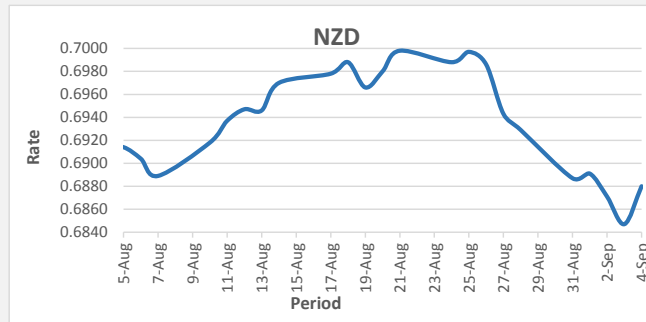

**FJD weakened against USD by 22 points.** USD monthly average for this month was at 0.4665. The best importer rate for this month was at 0.4675 and the best exporter for this month was at 0.4816 (USD Importer rate has weakened on a 3 day moving average).

**FJD strengthened against AUD by 29 points.** AUD monthly average for this month was at 0.6341. The best importer rate for this month was at 0.6375 and the best exporter rate for this month was at 0.6569 (AUD importer rate has strengthened on a 3 day moving average).