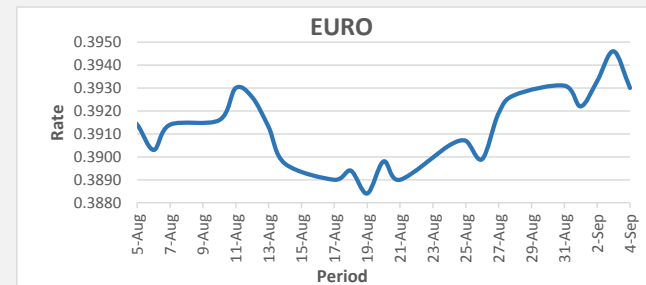

FJD weakened against EUR by 16 points. EUR monthly average for this month is at 0.3933. The best importer rate for this month was at 0.3946 and the best exporter rate was at 0.4042 (EUR Importer rate strengthened on a 3 day moving average).