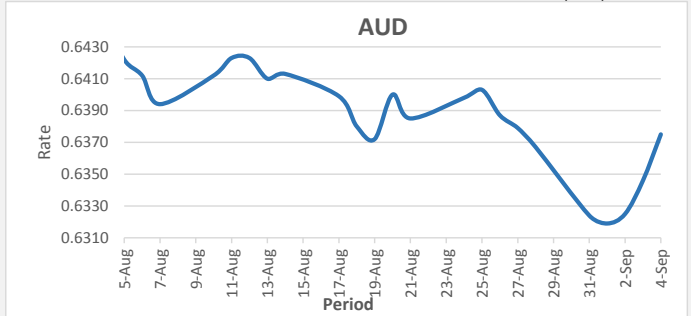

**FJD weakened against USD by 22 points.** USD monthly average for this month was at 0.4665. The best importer rate for this month was at 0.4675 and the best exporter for this month was at 0.4816 (USD Importer rate has weakened on a 3 day moving average).