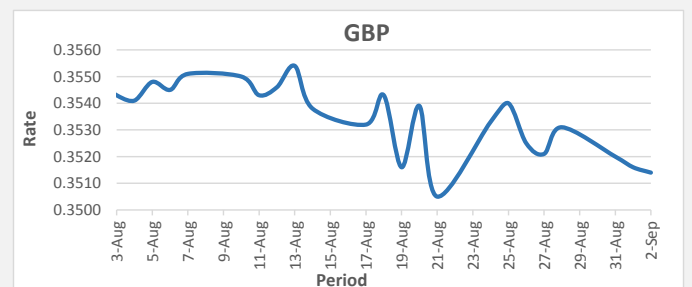

FJD weakened against GBP by 02 points. GBP monthly average for this month is at 0.3515. The best importer rate for this month was at 0.3516 and the best exporter rate is at 0.3594 (GBP Importer rate strengthened on a 3 day moving average).

Major Market-Daily movers

- *02/09 NZD - RBNZ's Governor Orr Speech
- *02/09 AUD - GDP (YoY)(Q2)
- *02/09 AUD - GDP (MoM)(Q2)
- *02/09 EUR - Retails Sales (YoY)(Jul)

For more informtion please contact Treasury Department:

Umesh Prasad	umeshp@hfc.com.fj	3239139	9994971
Shoran Devi	shorand@hfc.com.fj	3239122	9993329
Sandhya Kiran	sandhyak@hfc.com.fj	3239149	9994117
Sinifa Lakalaka	sinifal@hfc.com.fj	3239191	9994117
Prasan Narayan	prasann@hfc.com.fj	3239190	9991332
James Krishna	jamesk@hfc.com.fj	666 3366	9991455
Rajesh Roshan	raieshr@hfc.com.fj	666 3366	932 2876
Mohammed Sadiq	mohammeds1@hfc.com.fj	672 1257	998 9258