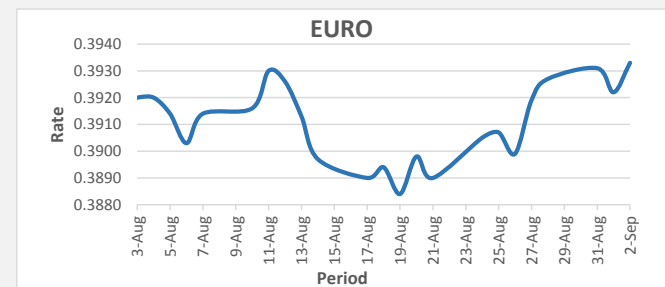

FJD strengthened against EUR by 11 points. EUR monthly average for this month is at 0.3928. The best importer rate for this month was at 0.3933 and the best exporter rate was at 0.4042 (EUR Importer rate strengthened on a 3 day moving average).