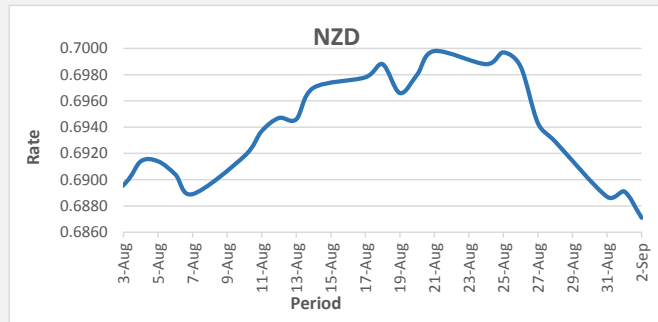

**FJD strengthened against USD by 03 points.** USD monthly average for this month was at 0.4674. The best importer rate for this month is today at 0.4675 and the best exporter for this month was at 0.4842 (USD Importer rate has weakened on a 3 day moving average).

**FJD strengthened against AUD by 06 points.** AUD monthly average for this month was at 0.6322. The best importer rate for this month was at 0.6325 and the best exporter rate for this month was at 0.6569 (AUD importer rate has strengthened on a 3 day moving average).