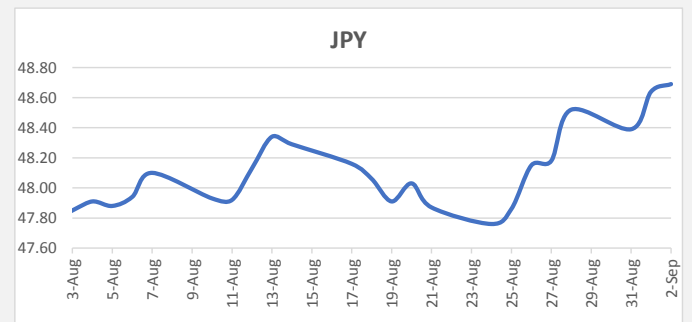

FJD strengthened against JPY by 0.05 points. JPY monthly average for this month is 48.67. The best importer rate for this month is today at 48.69 and the best exporter rate is 51.64 (JPY importer rate weakened on a 3 day moving average).