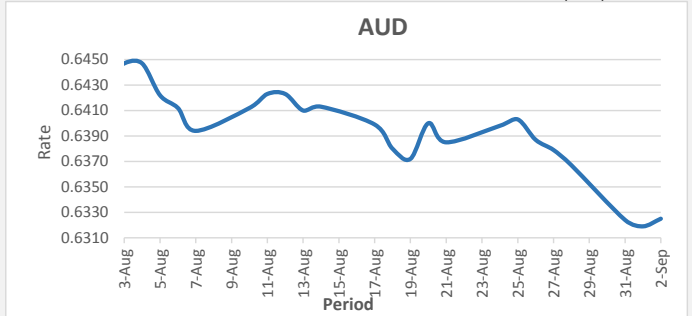

**FJD strengthened against USD by 03 points.** USD monthly average for this month was at 0.4674. The best importer rate for this month is today at 0.4675 and the best exporter for this month was at 0.4842 (USD Importer rate has weakened on a 3 day moving average).