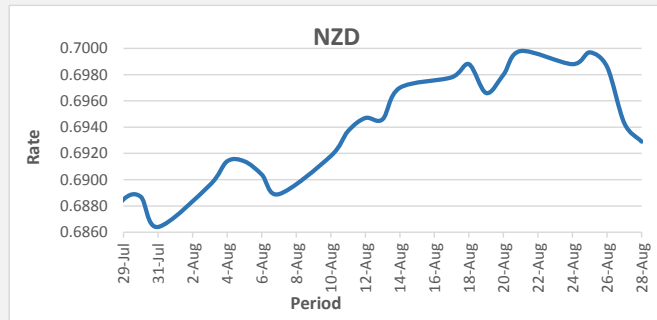

**FJD strengthened against USD by 06 points.** USD monthly average for this month was at 0.4608. The best importer rate for this month was at 0.4637 and the best exporter for this month was at 0.4763 (USD Importer rate has weakened on a 3 day moving average).

**FJD weakened against AUD by 12 points.** AUD monthly average for this month was at 0.6404. The best importer rate for this month was at 0.6447 and the best exporter rate for this month was at 0.6617 (AUD importer rate has strengthened on a 3 day moving average).