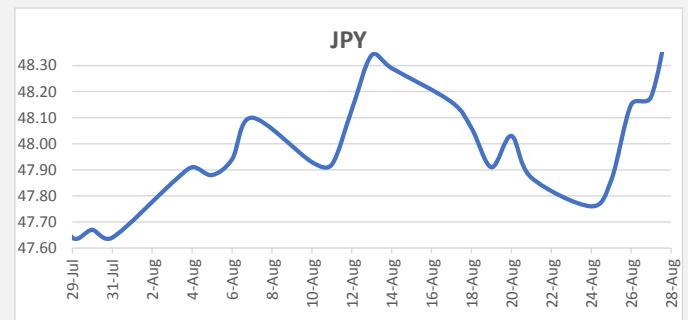

FJD strengthened against JPY by 0.34 points. JPY monthly average for this month is 48.04. The best importer rate for this month was at 48.34 and the best exporter rate is 50.76 (JPY importer rate weakened on a 3 day moving average).