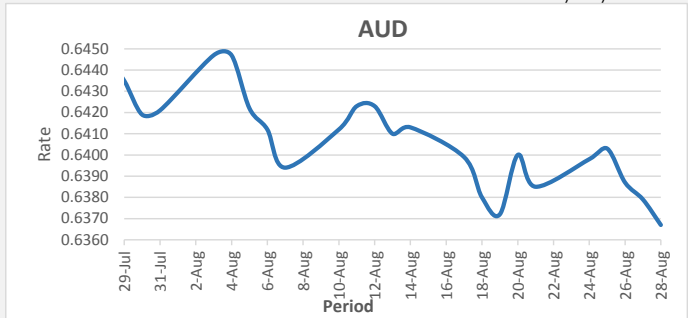

**FJD strengthened against USD by 06 points.** USD monthly average for this month was at 0.4608. The best importer rate for this month was at 0.4637 and the best exporter for this month was at 0.4763 (USD Importer rate has weakened on a 3 day moving average).

**FJD weakened against AUD by 12 points.** AUD monthly average for this month was at 0.6404. The best importer rate for this month was at 0.6447 and the best exporter rate for this month was at 0.6617 (AUD importer rate has strengthened on a 3 day moving average).