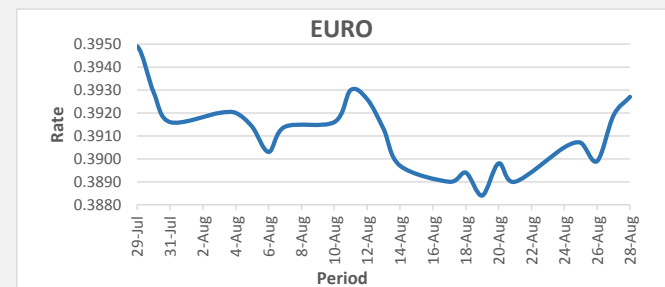

FJD strengthened against EUR by 08 points. EUR monthly average for this month is at 0.3908. The best importer rate for this month was at 0.3930 and the best exporter rate was at 0.4004 (EUR Importer rate strengthened on a 3 day moving average).