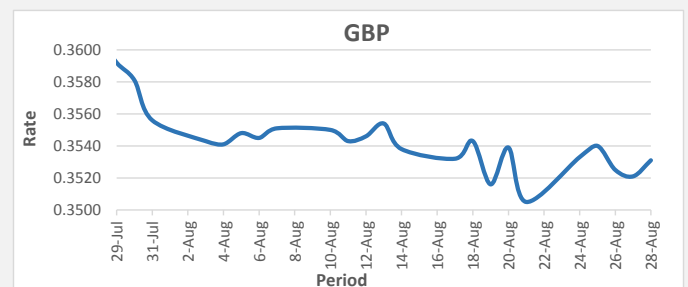

FJD strengthened against GBP by 10 points. GBP monthly average for this month is at 0.3537. The best importer rate for this month was at 0.3554 and the best exporter rate is at 0.3585 (GBP Importer rate strengthened on a 3 day moving average).

Major Market-Daily movers

- *28/08 USD - Jackson Hole Symposium
- *28/08 NZD - Total Filled Jobs (Jul)
- *28/08 NZD - ANZ Roy Morgan Consumer Confidence (Aug)
- *28/08 JPY - Tokyo Consumer Price Index (YoY)(Aug)
- *28/08 EUR - German Consumer Confidence Survey (Sep)

For more information please contact Treasury Department:

Umesh Prasad	umeshp@hfc.com.fj	3239139	9994971
Shoran Devi	shorand@hfc.com.fj	3239122	9993329
Sandhya Kiran	sandhyak@hfc.com.fj	3239149	9994117
Sinifa Lakalaka	sinifal@hfc.com.fj	3239191	9994117
Prasan Narayan	prasann@hfc.com.fj	3239190	9991332
James Krishna	jamesk@hfc.com.fj	666 3366	9991455
Rajesh Roshan	rajeshr@hfc.com.fj	666 3366	932 2876
Mohammed Sadiq	mohammeds1@hfc.com.fj	672 1257	998 9258