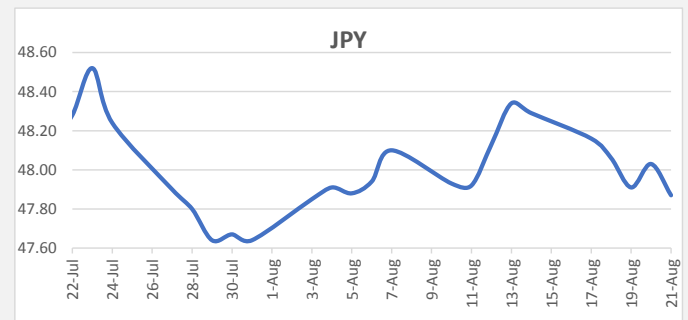

FJD weakened against JPY by 0.16 points. JPY monthly average for this month is 48.02. The best importer rate for this month was at 48.34 and the best exporter rate is 50.85 (JPY importer rate weakened on a 3 day moving average).