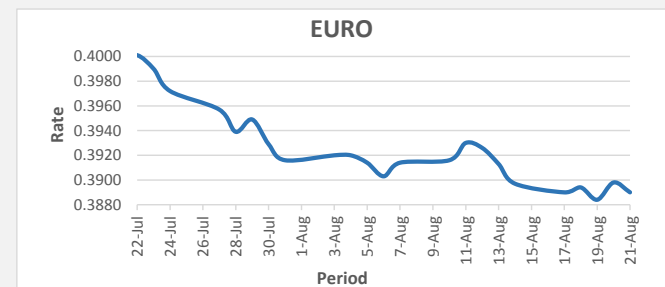

FJD weakened against EUR by 08 points. EUR monthly average for this month is at 0.3907. The best importer rate for this month was at 0.3930 and the best exporter rate was at 0.4004 (EUR Importer rate strengthened on a 3 day moving average).