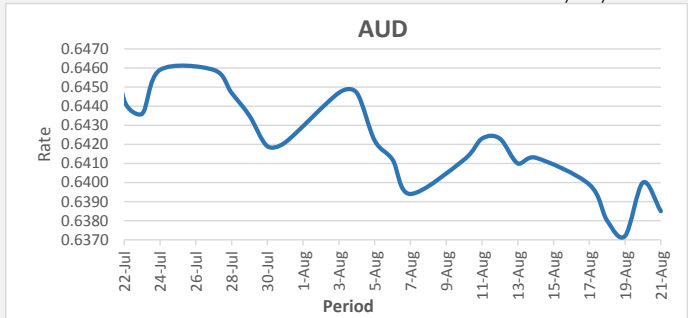

**FJD remained the same against USD.** USD monthly average for this month was at 0.4607. The best importer rate for this month was at 0.4637 and the best exporter for this month was at 0.4763 (USD Importer rate has weakened on a 3 day moving average).

**FJD weakened against AUD by 15 points.** AUD monthly average for this month was at 0.6409. The best importer rate for this month was at 0.6447 and the best exporter rate for this month was at 0.6622 (AUD importer rate has strengthened on a 3 day moving average).