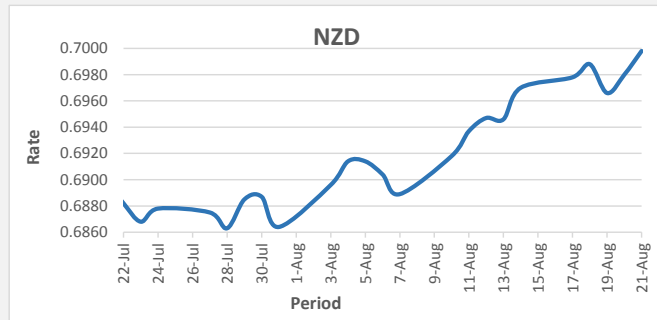

**FJD remained the same against USD.** USD monthly average for this month was at 0.4607. The best importer rate for this month was at 0.4637 and the best exporter for this month was at 0.4763 (USD Importer rate has weakened on a 3 day moving average).

**FJD weakened against AUD by 15 points.** AUD monthly average for this month was at 0.6409. The best importer rate for this month was at 0.6447 and the best exporter rate for this month was at 0.6622 (AUD importer rate has strengthened on a 3 day moving average).