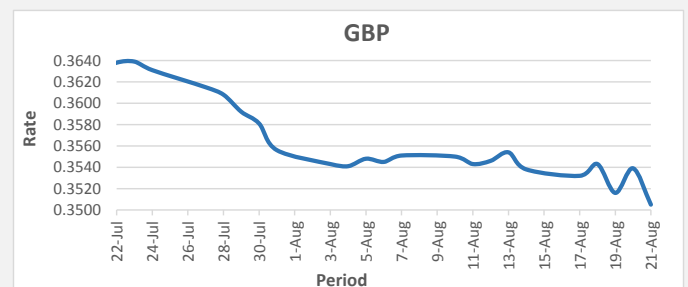

FJD weakened against GBP by 34 points. GBP monthly average for this month is at 0.3540. The best importer rate for this month was at 0.3554 and the best exporter rate is at 0.3585 (GBP Importer rate strengthened on a 3 day moving average).

Major Market-Daily movers

- *21/08 AUD - Retail Sales s.a (MoM)(Jul)
- *21/08 EUR - German Markit Manufacturing PMI (Aug)
- *21/08 GBP - Markit Services PMI (Aug)

For more information please contact Treasury Department:

Umesh Prasad	umeshp@hfc.com.fj	3239139	9994971
Shoran Devi	shorand@hfc.com.fj	3239122	9993329
Sandhya Kiran	sandhyak@hfc.com.fj	3239149	9994117
Sinifa Lakalaka	sinifal@hfc.com.fj	3239191	9994117
Prasan Narayan	prasann@hfc.com.fj	3239190	9991332
James Krishna	jamesk@hfc.com.fj	666 3366	9991455
Rajesh Roshan	rajeshr@hfc.com.fj	666 3366	932 2876
Mohammed Sadiq	mohammeds1@hfc.com.fj	672 1257	998 9258