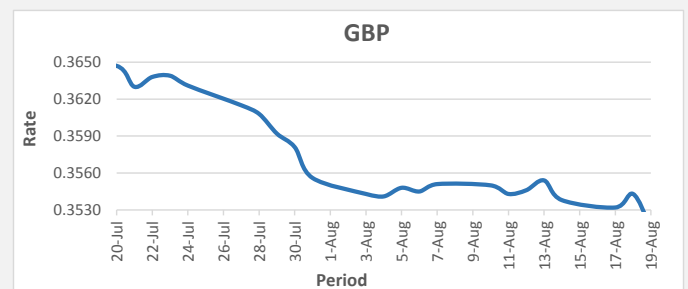

FJD weakened against GBP by 27 points. GBP monthly average for this month is at 0.3542. The best importer rate for this month was at 0.3554 and the best exporter rate is at 0.3596 (GBP Importer rate strengthened on a 3 day moving average).

Major Market-Daily movers

- *19/08 GBP - Consumer Price Index (YoY)(Jul)
- *19/08 CAD - BoC Consumer Price Index Core (YoY)(Jul)
- *19/08 GBP - Retail Price Index (MoM)(Jul)
- *19/08 USD - FOMC Minutes

For more information please contact Treasury Department:

Umesh Prasad	umeshp@hfc.com.fj	3239139	9994971
Shoran Devi	shorand@hfc.com.fj	3239122	9993329
Sandhya Kiran	sandhyak@hfc.com.fj	3239149	9994117
Sinifa Lakalaka	sinifal@hfc.com.fj	3239191	9994117
Prasan Narayan	prasann@hfc.com.fj	3239190	9991332
James Krishna	jamesk@hfc.com.fj	666 3366	9991455
Rajesh Roshan	raieshr@hfc.com.fj	666 3366	932 2876
Mohammed Sadiq	mohammeds1@hfc.com.fj	672 1257	998 9258