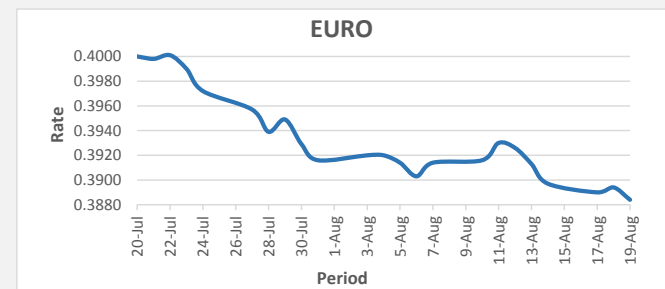

FJD weakened against EUR by 10 points. EUR monthly average for this month is at 0.3909. The best importer rate for this month was at 0.3930 and the best exporter rate was at 0.4004 (EUR Importer rate strengthened on a 3 day moving average).