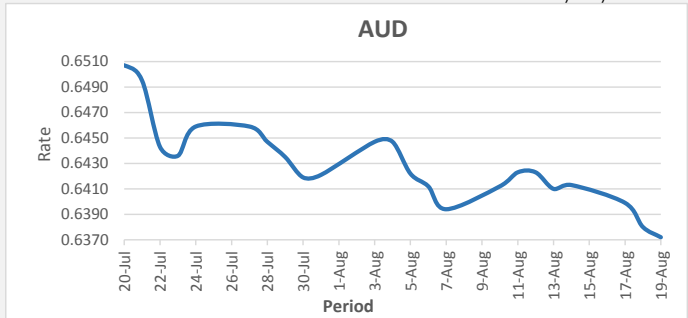

**FJD strengthened against USD by 13 points.** USD monthly average for this month was at 0.4608. The best importer rate for this month was at 0.4637 and the best exporter for this month was at 0.4763 (USD Importer rate has weakened on a 3 day moving average).

**FJD weakened against AUD by 08 points.** AUD monthly average for this month was at 0.6412. The best importer rate for this month was at 0.6447 and the best exporter rate for this month was at 0.6622 (AUD importer rate has strengthened on a 3 day moving average).