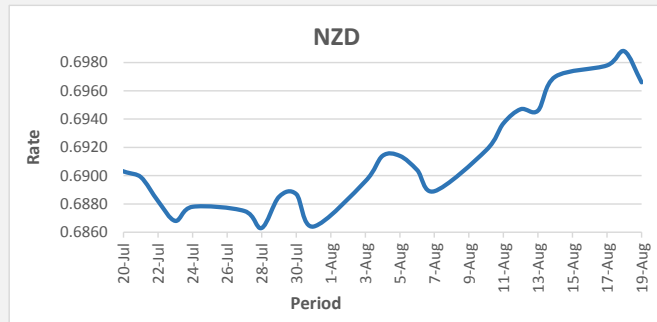

**FJD strengthened against USD by 13 points.** USD monthly average for this month was at 0.4608. The best importer rate for this month was at 0.4637 and the best exporter for this month was at 0.4763 (USD Importer rate has weakened on a 3 day moving average).

**FJD weakened against AUD by 08 points.** AUD monthly average for this month was at 0.6412. The best importer rate for this month was at 0.6447 and the best exporter rate for this month was at 0.6622 (AUD importer rate has strengthened on a 3 day moving average).