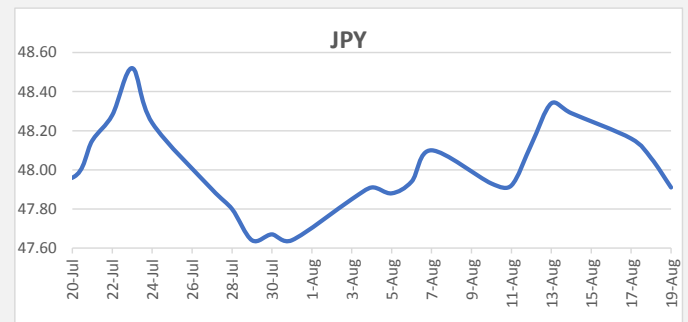

FJD weakened against JPY by 0.15 points. JPY monthly average for this month is 48.03. The best importer rate for this month was at 48.34 and the best exporter rate is 50.85 (JPY importer rate weakened on a 3 day moving average).