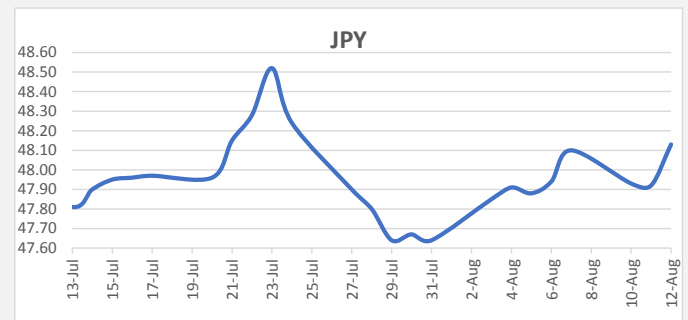

FJD strengthened against JPY by 0.21 points. JPY monthly average for this month is 47.96. The best importer rate for this month was at 48.13 and the best exporter rate is 50.85 (JPY importer rate weakened on a 3 day moving average).