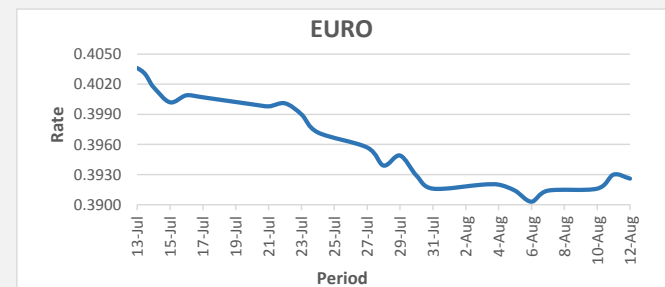

FJD strengthened against EUR by 04 points. EUR monthly average for this month is at 0.3918. The best importer rate for this month was at 0.3930 and the best exporter rate was at 0.4023 (EUR Importer rate strengthened on a 3 day moving average).