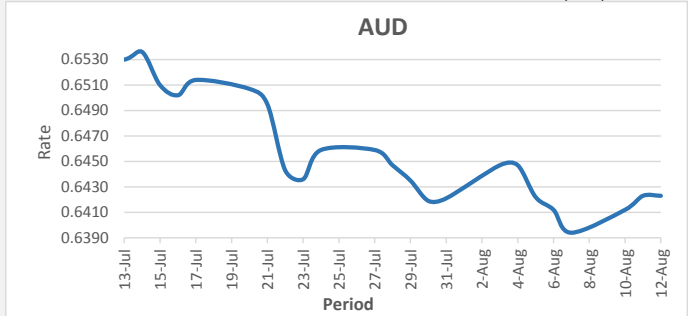

**FJD weakened against USD by 04 points.** USD monthly average for this month was at 0.4609 The best importer rate for this month was at 0.4637 and the best exporter for this month was at 0.4767 (USD Importer rate has weakened on a 3 day moving average).