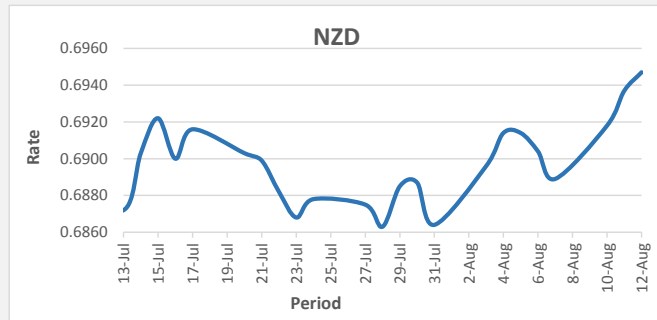

FJD strengthened against NZD by 10 points. NZD monthly average for this month is at 0.6915. The best importer rate for this month was at 0.6947 and the best exporter rate was at 0.7219 (NZD importer rate has strengthened on a 3 day moving average).