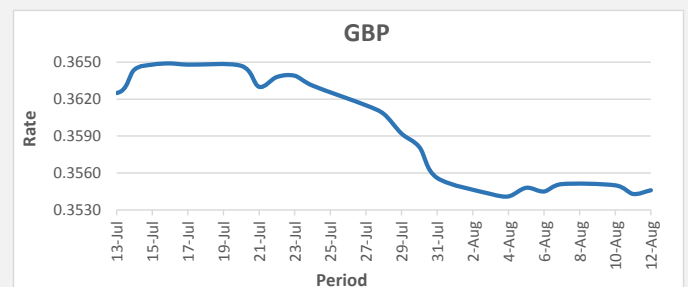

FJD strengthened against GBP by 03 points. GBP monthly average for this month is at 0.3546. The best importer rate for this month was at 0.3551 and the best exporter rate is at 0.3621 (GBP Importer rate strengthened on a 3 day moving average).

Major Market-Daily movers

- *12/08 NZD - RBNZ Rate Statement
- *12/08 NZD - RBNZ Interest Rate Decision
- *12/08 NZD - RBNZ Press Conference
- *12/08 NZD - RBNZ Monetary Policy Statement
- *12/08 GBP - GDP (QoQ)(Q2)

For more information please contact Treasury Department:

Umesh Prasad	umeshp@hfc.com.fj	3239139	9994971
Shoran Devi	shorand@hfc.com.fj	3239122	9993329
Sandhya Kiran	sandhyak@hfc.com.fj	3239149	9994117
Gary Rounds	garyr@hfc.com.fj	3239173	9994117
Sinifa Lakalaka	sinifal@hfc.com.fj	3239191	9994117
Prasan Narayan	prasann@hfc.com.fj	3239190	9991332
James Krishna	jamesk@hfc.com.fj	666 3366	9991455
Rajesh Roshan	rajeshr@hfc.com.fj	666 3366	932 2876
Mohammed Sadiq	mohammeds1@hfc.com.fj	672 1257	998 9258