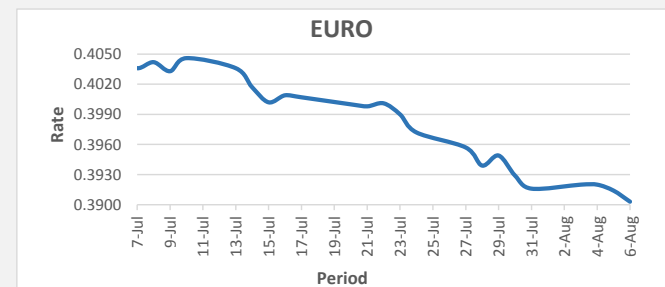

FJD weakened against EUR by 11 points. EUR monthly average for this month is at 0.3914. The best importer rate for this month was at 0.3920 and the best exporter rate was at 0.4023 (EUR Importer rate strengthened on a 3 day moving average).