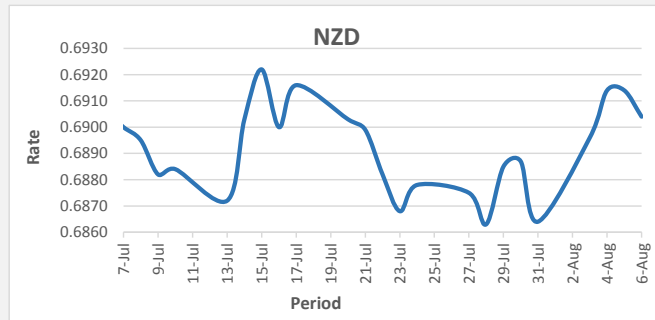

FJD weakened against NZD by 10 points. NZD monthly average for this month is at 0.6907. The best importer rate for this month was at 0.6914 and the best exporter rate was at 0.7226 (NZD importer rate has strengthened on a 3 day moving average).