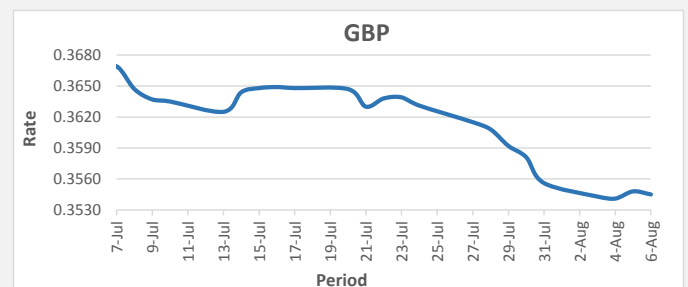

FJD weakened against GBP by 03 points. GBP monthly average for this month is at 0.3544. The best importer rate for this month was at 0.3548 and the best exporter rate is at 0.3621 (GBP Importer rate strengthened on a 3 day moving average).

Major Market-Daily movers

- *06/08 NZD - RBNZ Inflation Expectations (QoQ)(Q3)
- *06/08 GBP - BoE Monetary Policy Report
- *06/08 GBP - BoE Interest Rate Decision
- *06/08 GBP - Bank of England Minutes

For more information please contact Treasury Department:

Umesh Prasad	umeshp@hfc.com.fj	3239139	9994971
Shoran Devi	shorand@hfc.com.fj	3239122	9993329
Sandhya Kiran	sandhyak@hfc.com.fj	3239149	9994117
Gary Rounds	garyr@hfc.com.fj	3239173	9994117
Sinifa Lakalaka	sinifal@hfc.com.fj	3239191	9994117
Prasan Narayan	prasann@hfc.com.fj	3239190	9991332
James Krishna	jamesk@hfc.com.fj	666 3366	9991455
Rajesh Roshan	rajeshr@hfc.com.fj	666 3366	932 2876
Mohammed Sadiq	mohammeds1@hfc.com.fj	672 1257	998 9258