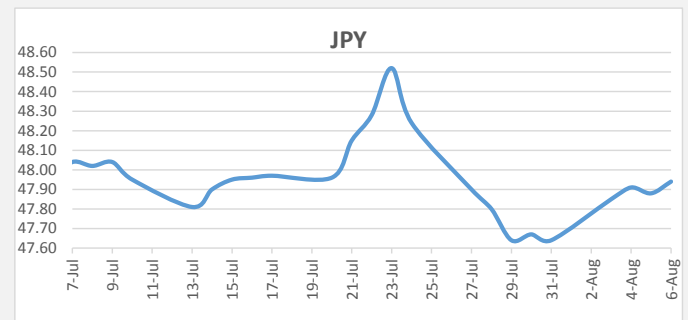

FJD strengthened against JPY by 0.06 points. JPY monthly average for this month is 47.90. The best importer rate for this month was at 47.94 and the best exporter rate is 50.85 (JPY importer rate weakened on a 3 day moving average).