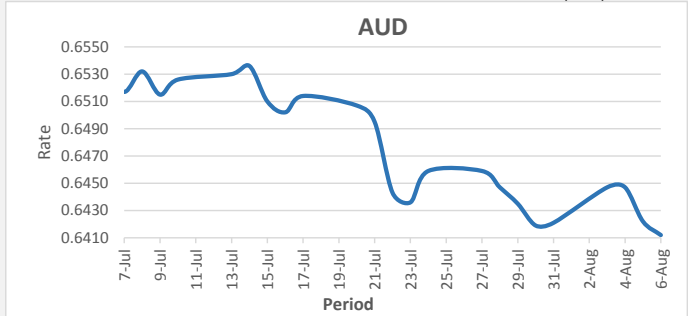

FJD strengthened against USD by 12 points. USD monthly average for this month is today at 0.4608 The best importer rate for this month is today at 0.4620 and the best exporter for this month was at 0.4771 (USD Importer rate has weakened on a 3 day moving average).

FJD weakened against AUD by 10 points. AUD monthly average for this month was at 0.6432. The best importer rate for this month was at 0.6447 and the best exporter rate for this month was at 0.6662 (AUD importer rate has strengthened on a 3 day moving average).