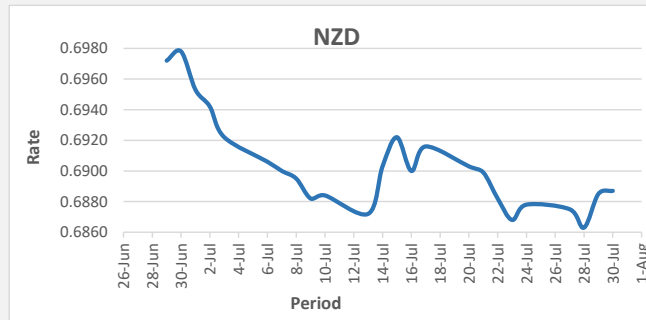

FJD strengthened against NZD by 02 points. NZD monthly average for this month is at 0.6897. The best importer rate for this month was at 0.6953 and the best exporter rate was at 0.7193 (NZD importer rate has strengthened on a 3 day moving average).