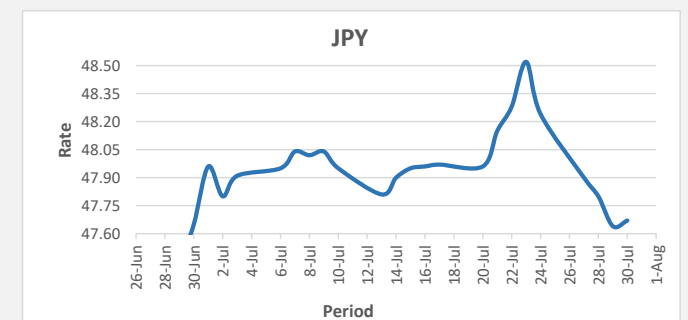

FJD strengthened against JPY by 0.03 points. JPY monthly average for this month is 47.97. The best importer rate for this month was at 48.52 and the best exporter rate is 50.64 (JPY importer rate weakened on a 3 day moving average).