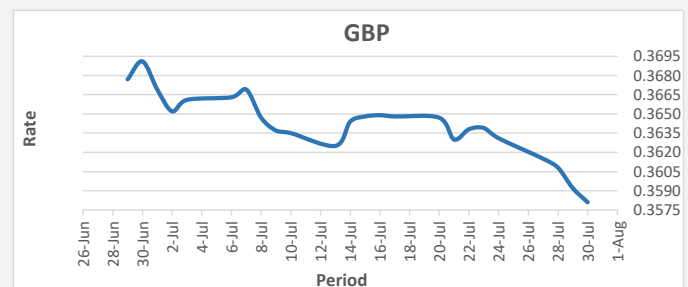

FJD weakened against GBP by 11 points. GBP monthly average for this month is at 0.3638. The best importer rate for this month was at 0.3669 and the best exporter rate is at 0.3661 (GBP Importer rate strengthened on a 3 day moving average).

Major Market-Daily movers

- *30/07 NZD - Building Permits s.a. (MoM)(Jun)
- *30/07 JPY - Retail Trade (YoY)(Jun)
- *30/07 AUD - Building Permits (MoM)(Jun)
- *30/07 USD - Gross Domestic Product Annualized(Q2) PREL

For more information please contact Treasury Department:

Umesh Prasad	umeshp@hfc.com.fj	3239139	9994971
Shoran Devi	shorand@hfc.com.fj	3239122	9993329
Sandhya Kiran	sandhyak@hfc.com.fj	3239149	9994117
Gary Rounds	garyr@hfc.com.fj	3239173	9994117
Sinifa Lakalaka	sinifal@hfc.com.fj	3239191	9994117
Prasan Narayan	prasann@hfc.com.fj	3239190	9991332
James Krishna	jamesk@hfc.com.fj	666 3366	9991455
Rajesh Roshan	rajeshr@hfc.com.fj	666 3366	932 2876
Mohammed Sadiq	mohammeds1@hfc.com.fj	672 1257	998 9258