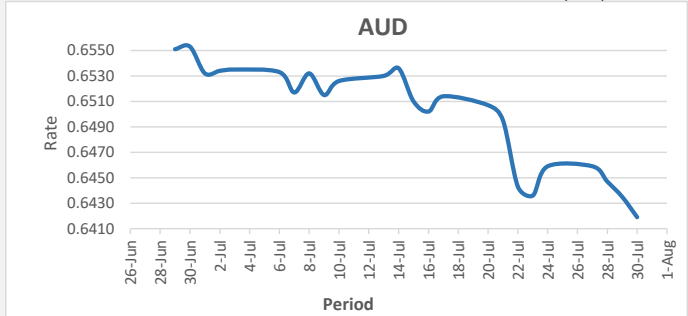

FJD strengthened against USD by 8 points. USD monthly average for this month is at 0.4565 The best importer rate for this month is today at 0.4623 and the best exporter for this month was at 0.4687 (USD Importer rate has weakened on a 3 day moving average).

FJD weakened against AUD by 16 points. AUD monthly average for this month was at 0.6496. The best importer rate for this month was at 0.6536 and the best exporter rate for this month was at 0.6669 (AUD importer rate has strengthened on a 3 day moving average).