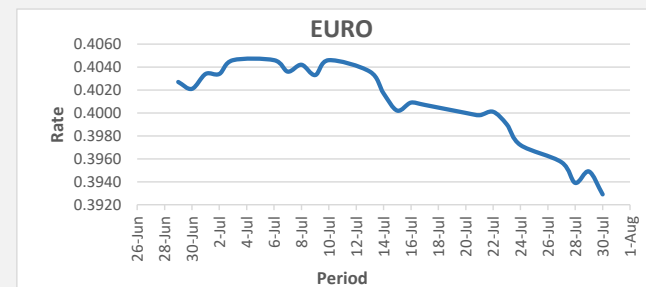

FJD weakened against EUR by 20 points. EUR monthly average for this month is at 0.4006. The best importer rate for this month was at 0.4046 and the best exporter rate was at 0.4049 (EUR Importer rate strengthened on a 3 day moving average).