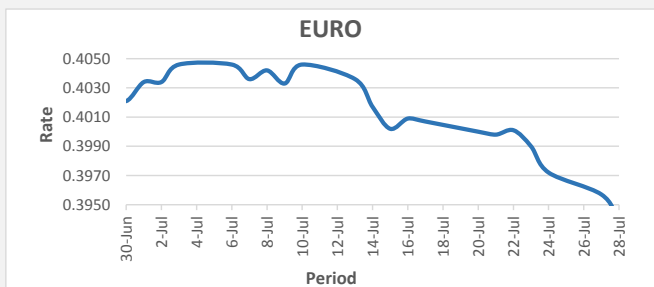

FJD weakened against EUR by 18 points. EUR monthly average for this month is at 0.4012. The best importer rate for this month was at 0.4046 and the best exporter rate was at 0.4059 (EUR Importer rate strengthened on a 3 day moving average).