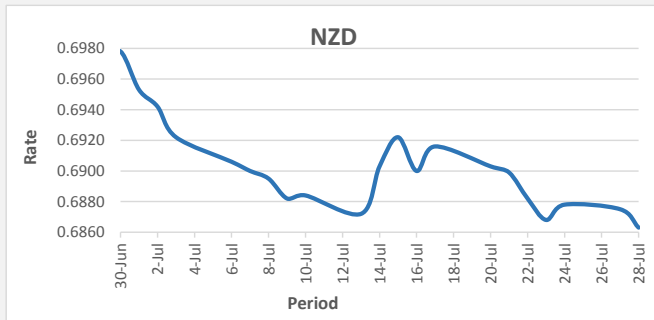

FJD weakened against NZD by 12 points. NZD monthly average for this month is at 0.6898. The best importer rate for this month was at 0.6953 and the best exporter rate was at 0.7193 (NZD importer rate has strengthened on a 3 day moving average).