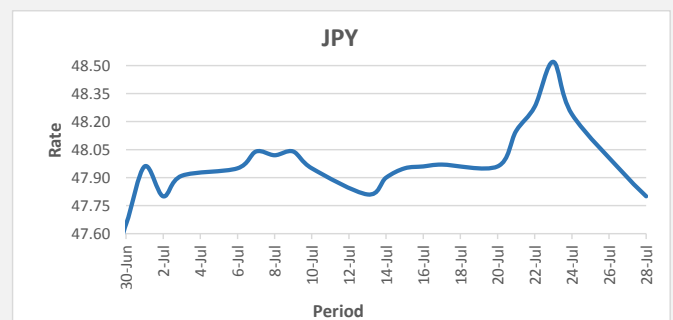

FJD weakened against JPY by 0.10 points. JPY monthly average for this month is 48.01. The best importer rate for this month was at 48.52 and the best exporter rate is 50.80 (JPY importer rate weakened on a 3 day moving average).