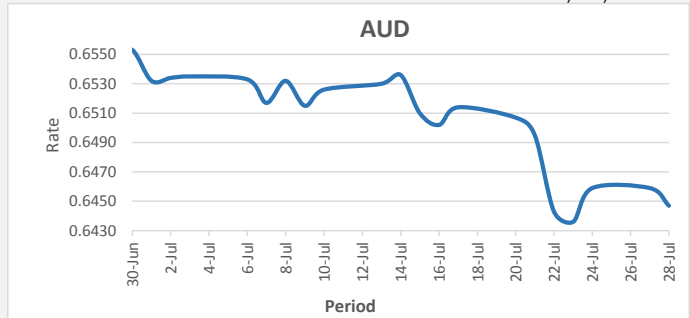

**FJD strengthened against USD by 20 points.** USD monthly average for this month is at 0.4559. The best importer rate for this month is today at 0.4615 and the best exporter for this month was at 0.4687 (USD Importer rate has weakened on a 3 day moving average).

**FJD weakened against AUD by 12 points.** AUD monthly average for this month was at 0.6503. The best importer rate for this month was at 0.6536 and the best exporter rate for this month was at 0.6686 (AUD importer rate has strengthened on a 3 day moving average).