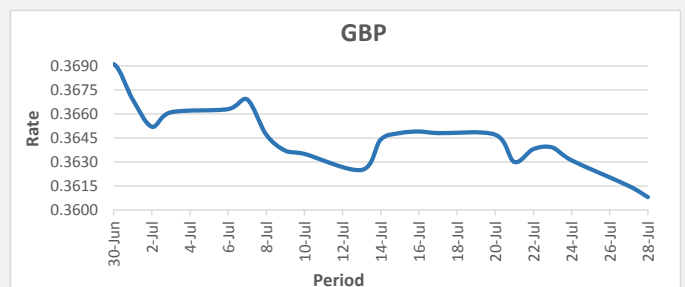

FJD weakened against GBP by 07 points. GBP monthly average for this month is at 0.3643. The best importer rate for this month was at 0.3669 and the best exporter rate is at 0.3688 (GBP Importer rate strengthened on a 3 day moving average).

Major Market-Daily movers

*28/07 NZD - Total Filled Jobs (Jun)

*28/07 USD - Consumer Confidence

*28/07 USD - S&P/Case-Shiller Home Price Indices (YoY)(May)

For more information please contact Treasury Department:

Umesh Prasad	umeshp@hfc.com.fj	3239139	9994971
Shoran Devi	shorand@hfc.com.fj	3239122	9993329
Sandhya Kiran	sandhyak@hfc.com.fj	3239149	9994117
Gary Rounds	garyr@hfc.com.fj	3239173	9994117
Sinifa Lakalaka	sinifal@hfc.com.fj	3239191	9994117
Prasan Narayan	prasann@hfc.com.fj	3239190	9991332
James Krishna	jamesk@hfc.com.fj	666 3366	9991455
Rajesh Roshan	raieshr@hfc.com.fj	666 3366	932 2876
Mohammed Sadiq	mohammeds1@hfc.com.fj	672 1257	998 9258