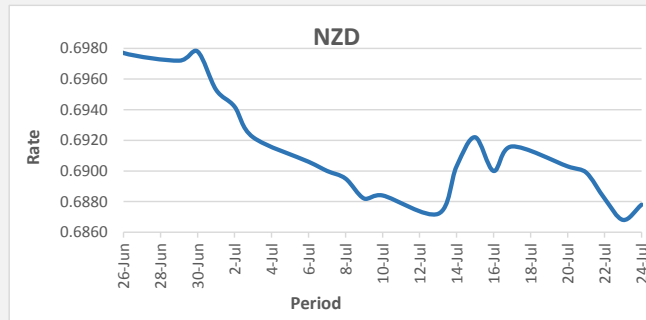

FJD strengthened against NZD by 10 points. NZD monthly average for this month is at 0.6902. The best importer rate for this month was at 0.6953 and the best exporter rate was at 0.7198 (NZD importer rate has strengthened on a 3 day moving average).