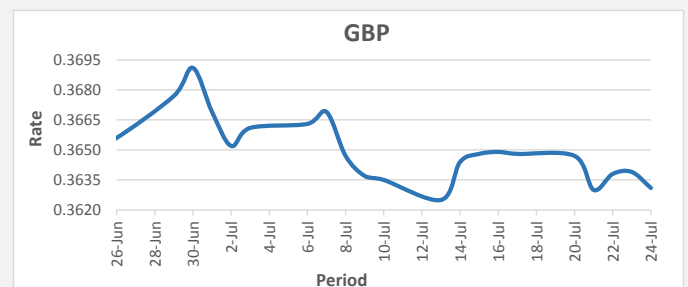

FJD weakened against GBP by 08 points. GBP monthly average for this month is at 0.3646. The best importer rate for this month was at 0.3669 and the best exporter rate is at 0.3705 (GBP Importer rate strengthened on a 3 day moving average).

Major Market-Daily movers

- *24/07 NZD - Trade Balance (YoY(Jun))
- *24/07 AUD - Commonwealth Bank Services PMI (Jul)
- *24/07 EUR - German Markit Manufacturing PMI (Jul)
- *24/07 EUR - German Markit Manufacturing PMI (Jul)

For more information please contact Treasury Department:

Umesh Prasad	umeshp@hfc.com.fj	3239139	9994971
Shoran Devi	shorand@hfc.com.fj	3239122	9993329
Sandhya Kiran	sandhyak@hfc.com.fj	3239149	9994117
Gary Rounds	garyr@hfc.com.fj	3239173	9994117
Sinifa Lakalaka	sinifal@hfc.com.fj	3239191	9994117
Prasan Narayan	prasann@hfc.com.fj	3239190	9991332
James Krishna	jamesk@hfc.com.fj	666 3366	9991455
Rajesh Roshan	rajeshr@hfc.com.fj	666 3366	932 2876
Mohammed Sadiq	mohammeds1@hfc.com.fj	672 1257	998 9258