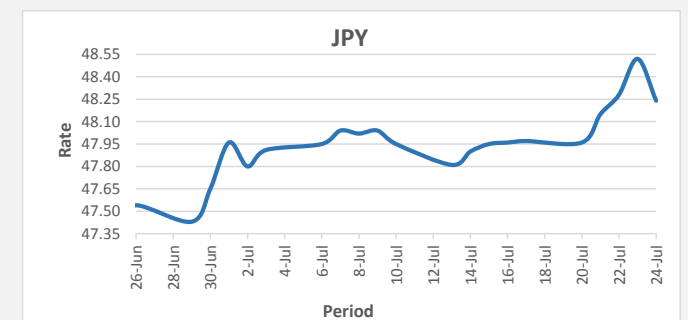

FJD weakened against JPY by 0.28 points. JPY monthly average for this month is 48.02. The best importer rate for this month was at 48.52 and the best exporter rate is 50.80 (JPY importer rate weakened on a 3 day moving average).