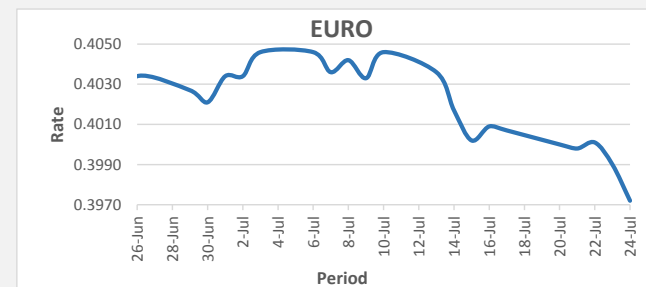

FJD weakened against EUR by 18 points. EUR monthly average for this month is at 0.4019. The best importer rate for this month was at 0.4046 and the best exporter rate was at 0.4092 (EUR Importer rate strengthened on a 3 day moving average).