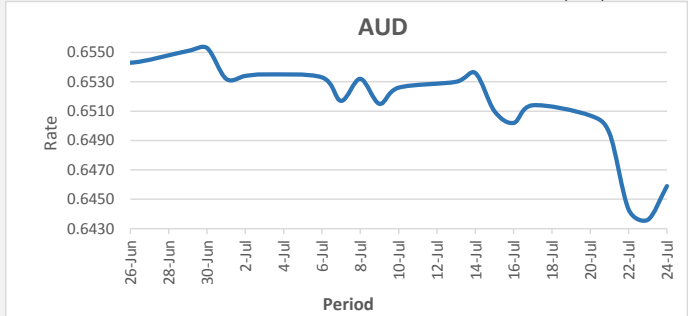

FJD weakened against USD by 13 points. USD monthly average for this month is at 0.4554. The best importer rate for this month is today at 0.4605 and the best exporter for this month was at 0.4687 (USD Importer rate has weakened on a 3 day moving average).