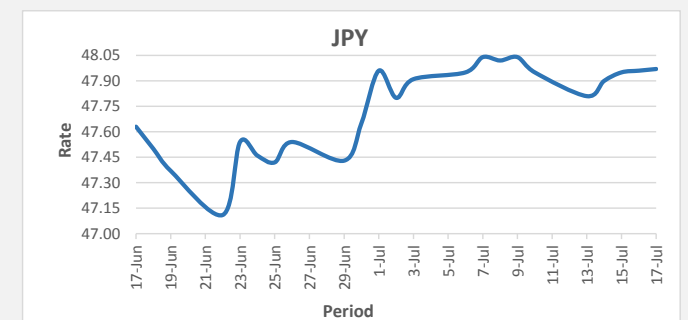

FJD strengthened against JPY by 0.01 point. JPY monthly average for this month is 47.94. The best importer rate for this month was at 48.04 and the best exporter rate is 50.80 (JPY importer rate weakened on a 3 day moving average).