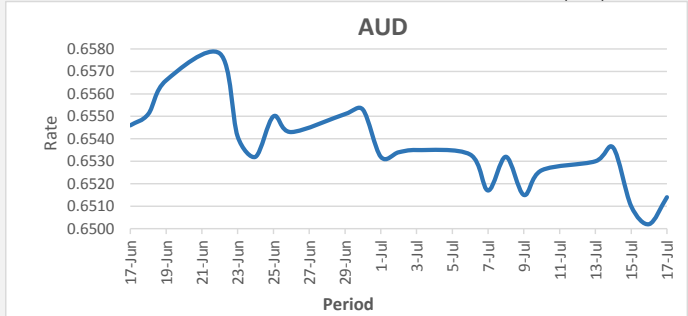

**FJD weakened against USD by 14 points.** USD monthly average for this month is at 0.4543. The best importer rate for this month was at 0.4562 and the best exporter for this month was at 0.4687 (USD Importer rate has weakened on a 3 day moving average).