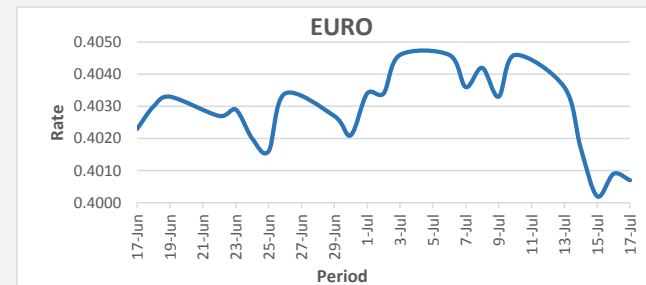

FJD weakened against EUR by 02 points. EUR monthly average for this month is at 0.4030. The best importer rate for this month was at 0.4046 and the best exporter rate was at 0.4122 (EUR Importer rate strengthened on a 3 day moving average).