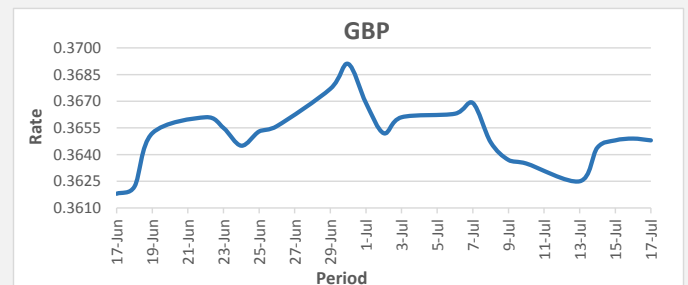

FJD weakened against GBP by 01 point. GBP monthly average for this month is at 0.3650. The best importer rate for this month was at 0.3669 and the best exporter rate is at 0.3705 (GBP Importer rate strengthened on a 3 day moving average).

Major Market-Daily movers

*17/07 NZD - Business NZ PMI (Jun)

*17/07 EUR - Core Inflation Rate YoY Final (Jun)

*17/07 EUR - European Union Leaders Special Summit

For more information please contact Treasury Department:

Umesh Prasad	umeshp@hfc.com.fj	3239139	9994971
Shoran Devi	shorand@hfc.com.fj	3239122	9993329
Sandhya Kiran	sandhyak@hfc.com.fj	3239149	9994117
Gary Rounds	garvyr@hfc.com.fj	3239173	9994117
Sinifa Lakalaka	sinifal@hfc.com.fj	3239191	9994117
Prasan Narayan	prasann@hfc.com.fj	3239190	9991332
James Krishna	jamesk@hfc.com.fj	666 3366	9991455
Rajesh Roshan	raieshr@hfc.com.fj	666 3366	932 2876
Mohammed Sadiq	mohammeds1@hfc.com.fj	672 1257	998 9258