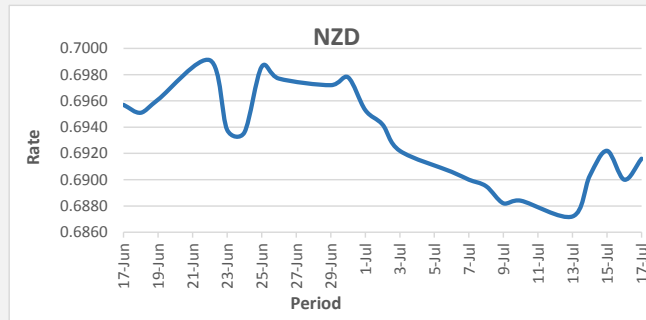

FJD strengthened against NZD by 16 points. NZD monthly average for this month is at 0.6907. The best importer rate for this month was at 0.6953 and the best exporter rate was at 0.7202 (NZD importer rate has strengthened on a 3 day moving average).