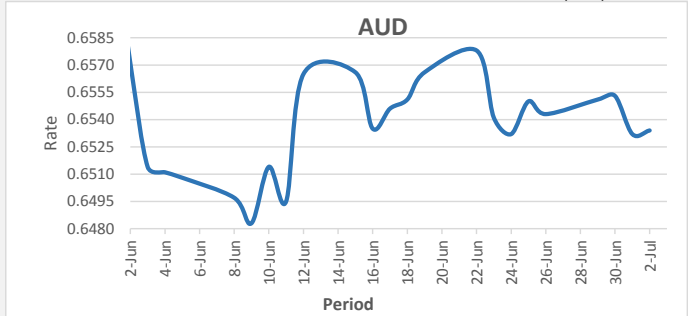

FJD strengthened against USD by 8 points. USD monthly average for this month is at 0.4521. The best importer rate for this month is today at 0.4525 and the best exporter for this month was at 0.4687 (USD Importer rate has weakened on a 3 day moving average).

FJD strengthened against AUD by 2 points. AUD monthly average for this month is today at 0.6533. The best importer rate for this month was at 0.6534 and the best exporter rate for this month was at 0.6782 (AUD importer rate has strengthened on a 3 day moving average).