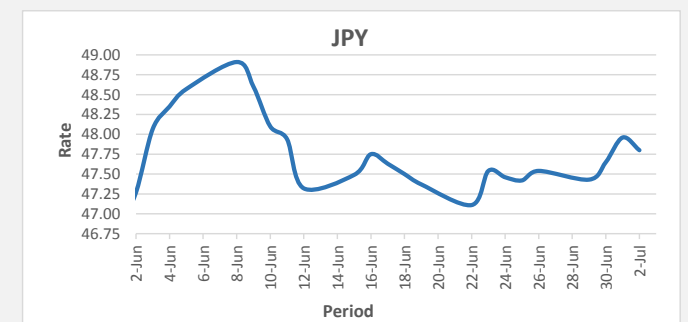

FJD weakened against JPY by 0.16 points. JPY monthly average for this month is 47.88. The best importer rate for this month was at 47.96 and the best exporter rate is 50.80 (JPY importer rate weakened on a 3 day moving average).