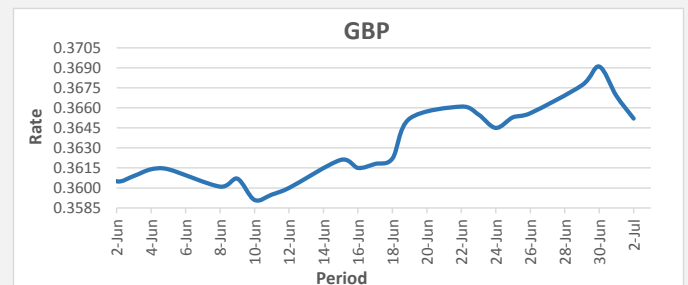

FJD weakened against GBP by 17 points. GBP monthly average for this month is at 0.3661. The best importer rate for this month was at 0.3669 and the best exporter rate is at 0.3732 (GBP Importer rate strengthened on a 3 day moving average).

Major Market-Daily movers

*02/07 NZD - NZIER Business Confidence (Q2)

*02/07 AUD - Trade Balance (MAY)

*02/07 EUR - Unemployment Rate (MAY)

*02/07 USD - ADP Nonfarm Employment Change (JUN) Result: 2.369M against forecast of 3.0M

For more information please contact Treasury Department:

Umesh Prasad	umeshp@hfc.com.fj	3239139	9994971
Shoran Devi	shorand@hfc.com.fj	3239122	9993329
Sandhya Kiran	sandhyak@hfc.com.fj	3239149	9994117
Gary Rounds	garyr@hfc.com.fj	3239173	9994117
Sinifa Lakalaka	sinifal@hfc.com.fj	3239191	9994117
Prasan Narayan	prasann@hfc.com.fj	3239190	9991332
James Krishna	jamesk@hfc.com.fj	666 3366	9991455
Rajesh Roshan	rajeshr@hfc.com.fj	666 3366	932 2876
Mohammed Sadiq	mohammeds1@hfc.com.fj	672 1257	998 9258