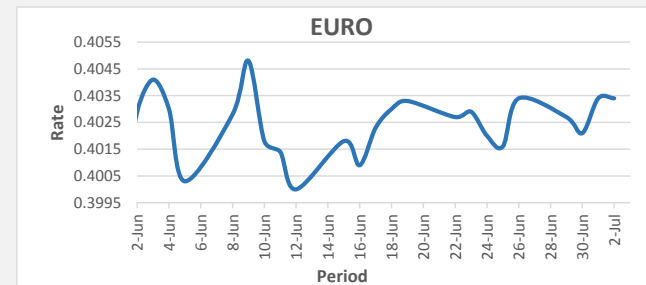

FJD remained the same against against EUR. EUR monthly average for this month is at 0.4034. The best importer rate for this month was at 0.4034 and the best exporter rate was at 0.4154 (EUR Importer rate strengthened on a 3 day moving average).