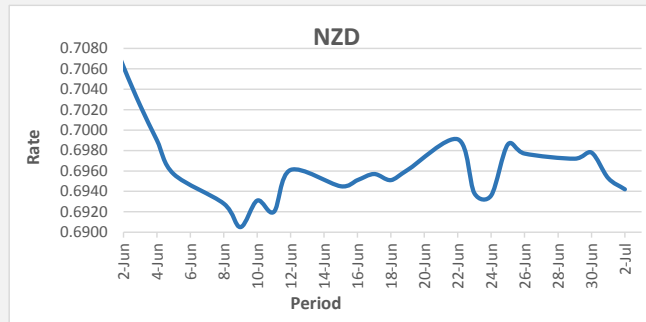

FJD weakened against NZD by 11 points. NZD monthly average for this month is at 0.6948. The best importer rate for this month was at 0.6953 and the best exporter rate was at 0.7272 (NZD importer rate has strengthened on a 3 day moving average).